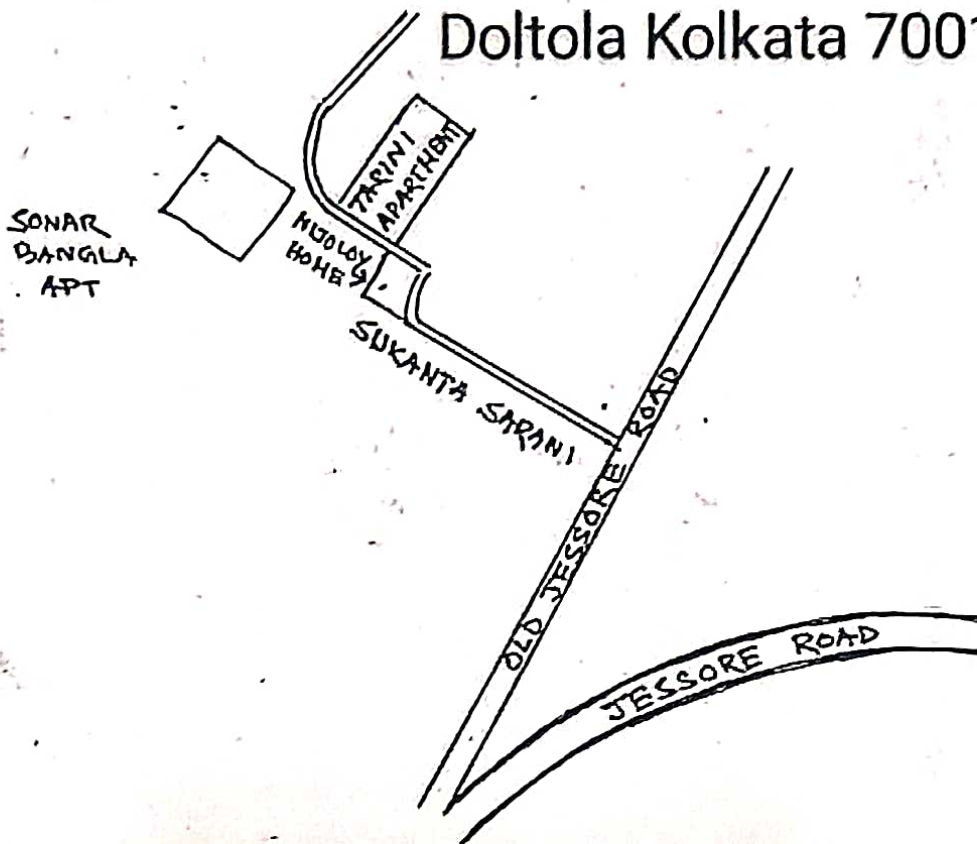

# SRI SRISHTI NIRMAN

RMC 7/46 BLOCK-C SALUA MONDAL PARA, KOLKATA -700136  
PH NO 9830160455

---

TARINI APARTMENT  
15/A Sukanta Sarani  
Doltola Kolkata 700132

Latitude 22.678778  
Longitude 88.462664

SRI SRISHTI NIRMAN