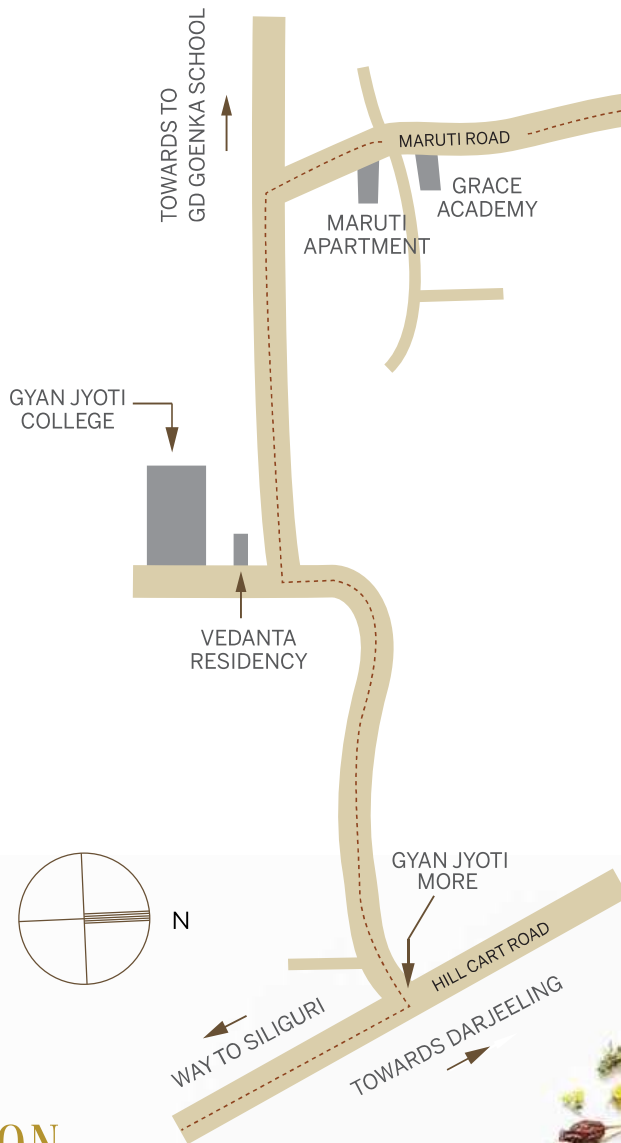

LATITUDE - 26°45'00"
LONGITUDE - 88°23'16"

LOCATION

The project is located amidst nature having a lush green tea garden in the north, and a forest on the east. It is an almost zero pollution area yet close to the city with most of the basic amenities being available nearby within walking distance.

Europa is located in the education hub of Siliguri with most of the Institutions being within walking distance.

The project is located very close to entertainment zones like hotels, clubs, cinemas, shopping malls. Retreat to your solitude when you have had your fill.

Europa is a sacred grove of modern living, 500 metres away from NH 10 – Gyan Jyoti More.