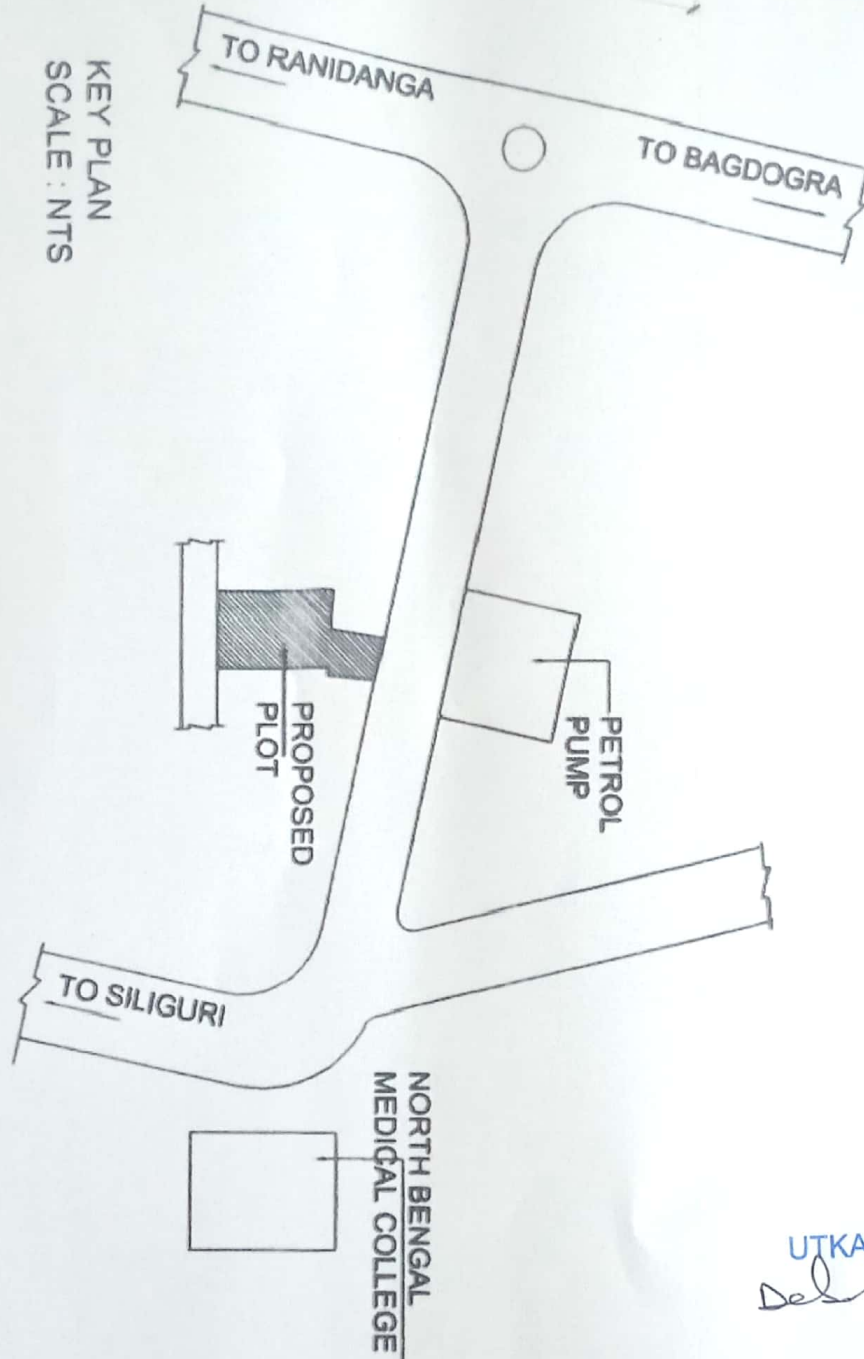

UTKARSH ESTATES

Shelcon Plaza, 2nd Floor, Siliguri, Darjeeling, West Bengal

UTKARSH ESTATES
Del Soan Sarkar
Partner

PROJECT NAME: UTKARSH

ADDRESS: Sushrut Nagar, Asian Highway 2, Near North Bengal Medical College, Siliguri, Dist. Darjeeling, West Bengal-734012.

LOCATION: 26.6912° N, 88.3710° E