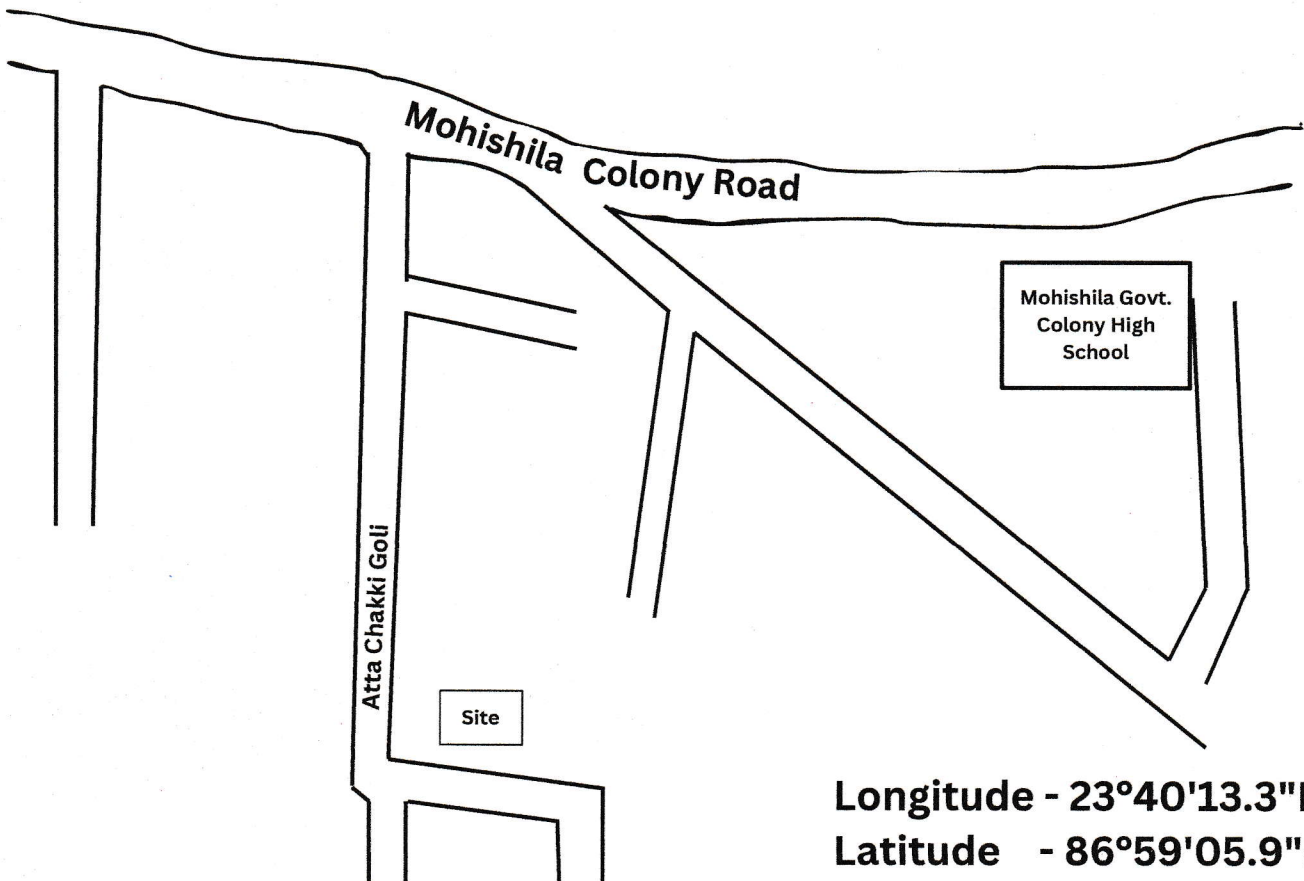

Contact : 9832163044 / 9732095565

UNIVERSAL Construction Co

C/o. Kabita Enterprise
S.B. Gorai Road (Near Ramsayer
Maidan) Asansol - 713301
Dist. : Paschim Bardhaman (W.B.)

Ref. No.

Date

This is certify that the said project "UNIVERSAL ARCADE" is located at below mentioned map of 1 no. Mohishila Colony Asansol, P.S. – Asansol South, Pin – 713303, District - Paschim Bardhaman, W.B. :-