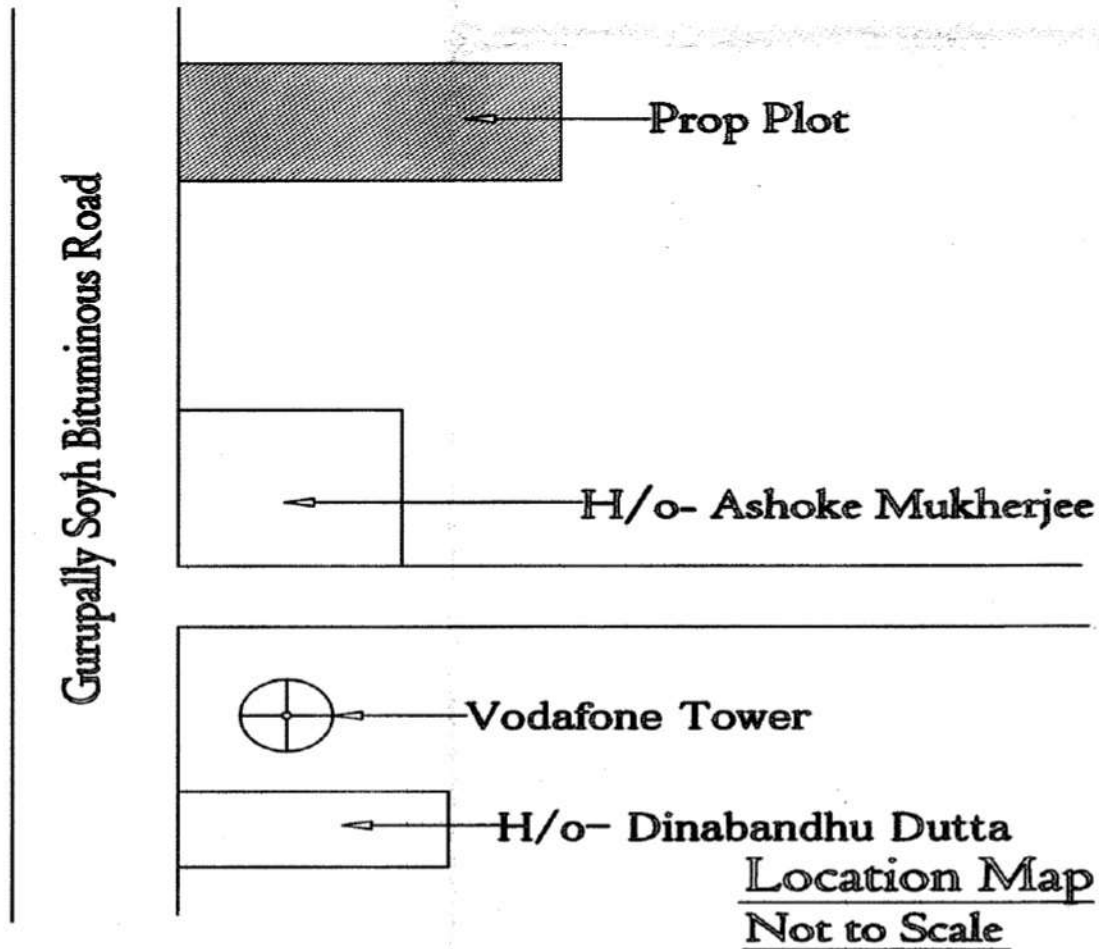

DEB ENGINEERING ENTERPRISES

GSTN : 19AWJPD 2060 L1ZG

TO WHOM IT MAY CONCERN

Below shown is the location map of our project "DEBARCHONA" situated at Mouza - Bandhgora, JL No. 100, Plot No. 381, 382 (LR), Khatian No. 2919/2, Ward No. 05, Holding No. 371/7/D under Bolpur Municipality, Pin 731235:

Latitude: 23°39'55.4"N, Longitude: 87°41'08.5"E

DEB ENGINEERING ENTERPRISES

Shekhar Kumar Deb
Sole Proprietor

24, JANAK ROAD
2ND FLOOR

PH: 91 9836 44 9635

EMAIL: skdebvic@gmail.com

KOLKATA 700 029