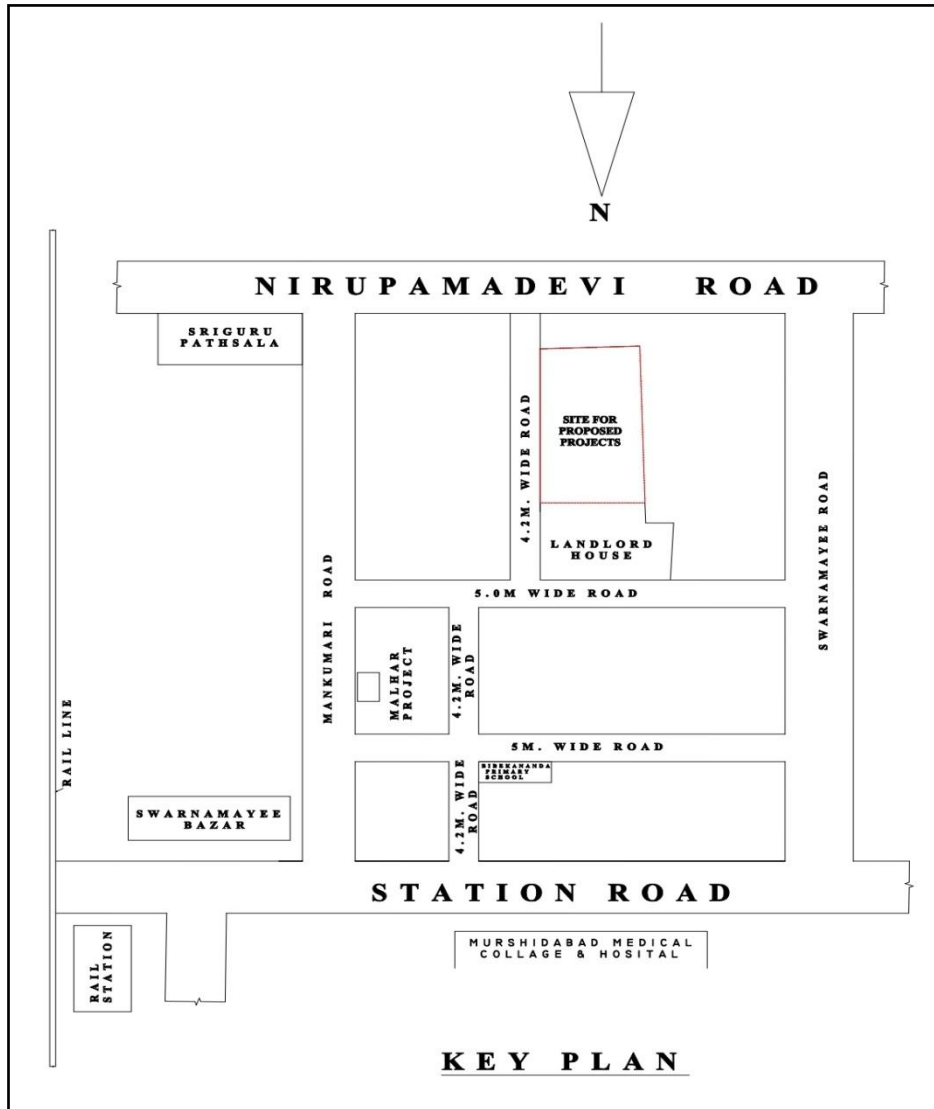

## TO WHOM IT MAY CONCERN

This is to inform that the proposed project “PALASH KOLI” situated at Dag No.4195, Khatian Nos.12769, 12770, 12771, 12772, Mouza-Gorabazar, J. L. No.90, Holding No.30, Swarnamayee Road, P.O. & P.S.-Berhampore, under Berhampore Municipality, Ward No.22, PIN-742101, District – Murshidabad, is shown below:

Latitude: 24° 5.2' 1516" N  
Longitude: 88° 15' 23.832" E

For M/s Bharat Shelter Development Limited

**Santanu Nag**  
Director