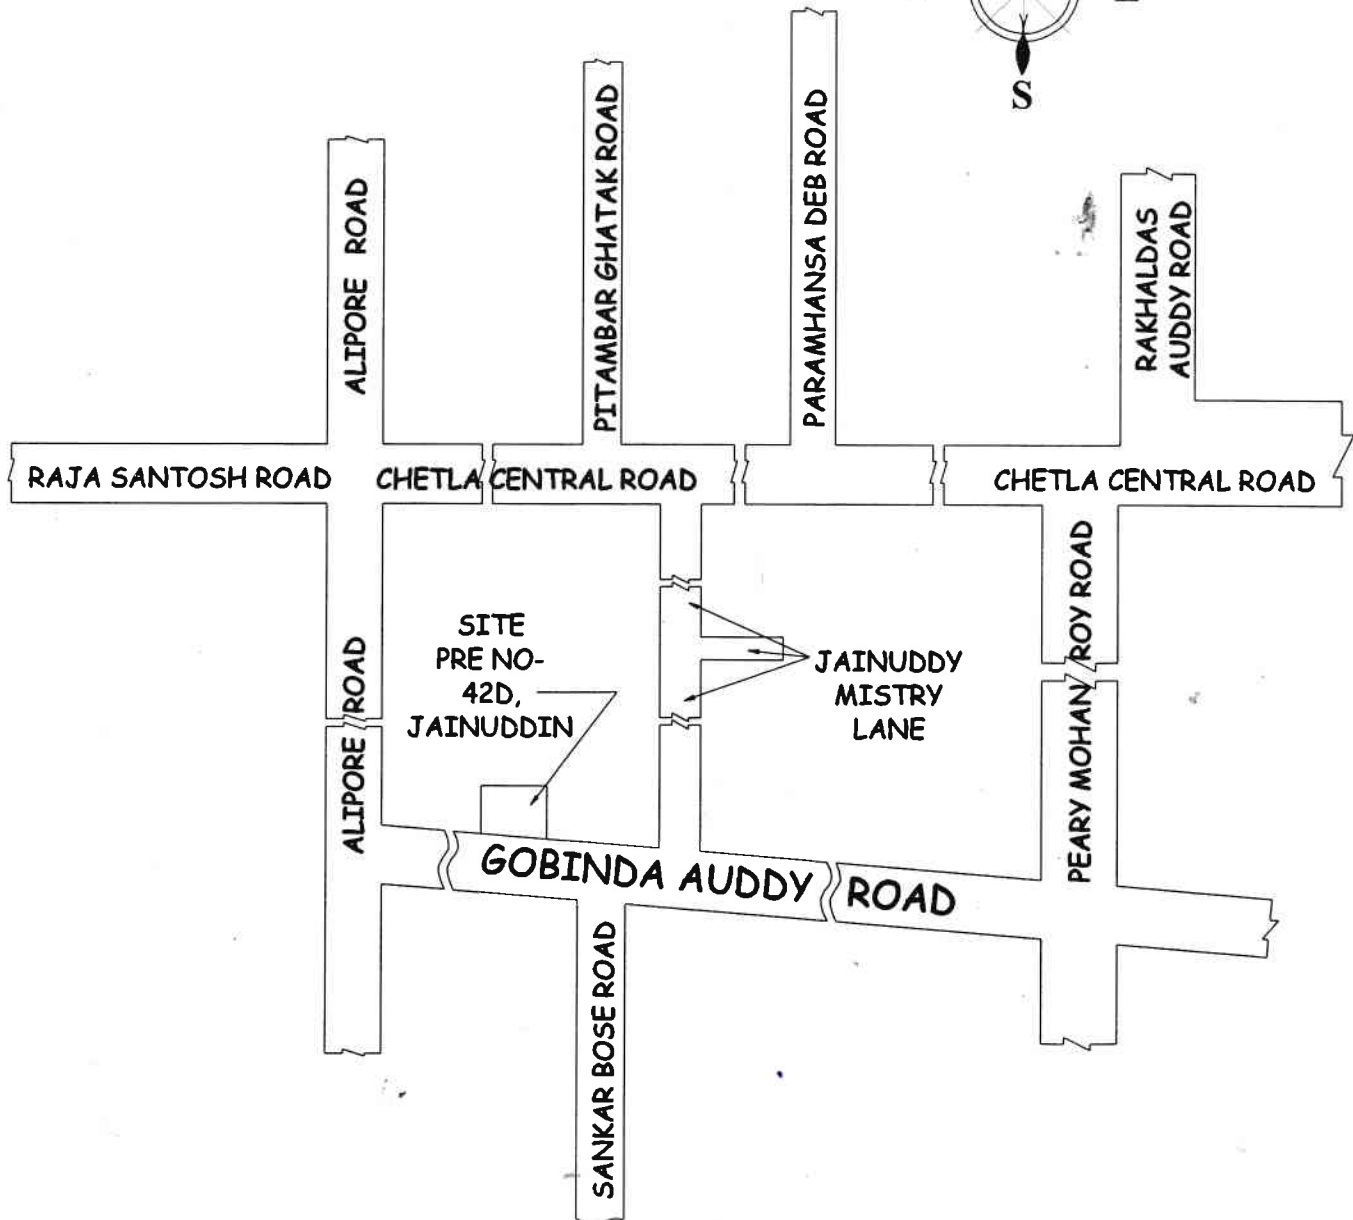

LOCATION PLAN OF PREMISES NO. 42D, JAINUDDY MISTRY LANE, K.M.C WARD NO.-82, BOROUGH NO.- IX, UNDER K.M.C. P.S. - CHETLA, KOLKATA - 700027.

Lokenath Construction
Jaladhar Chatterjee
Proprietor

SIGNATURE OF PROPRIETOR