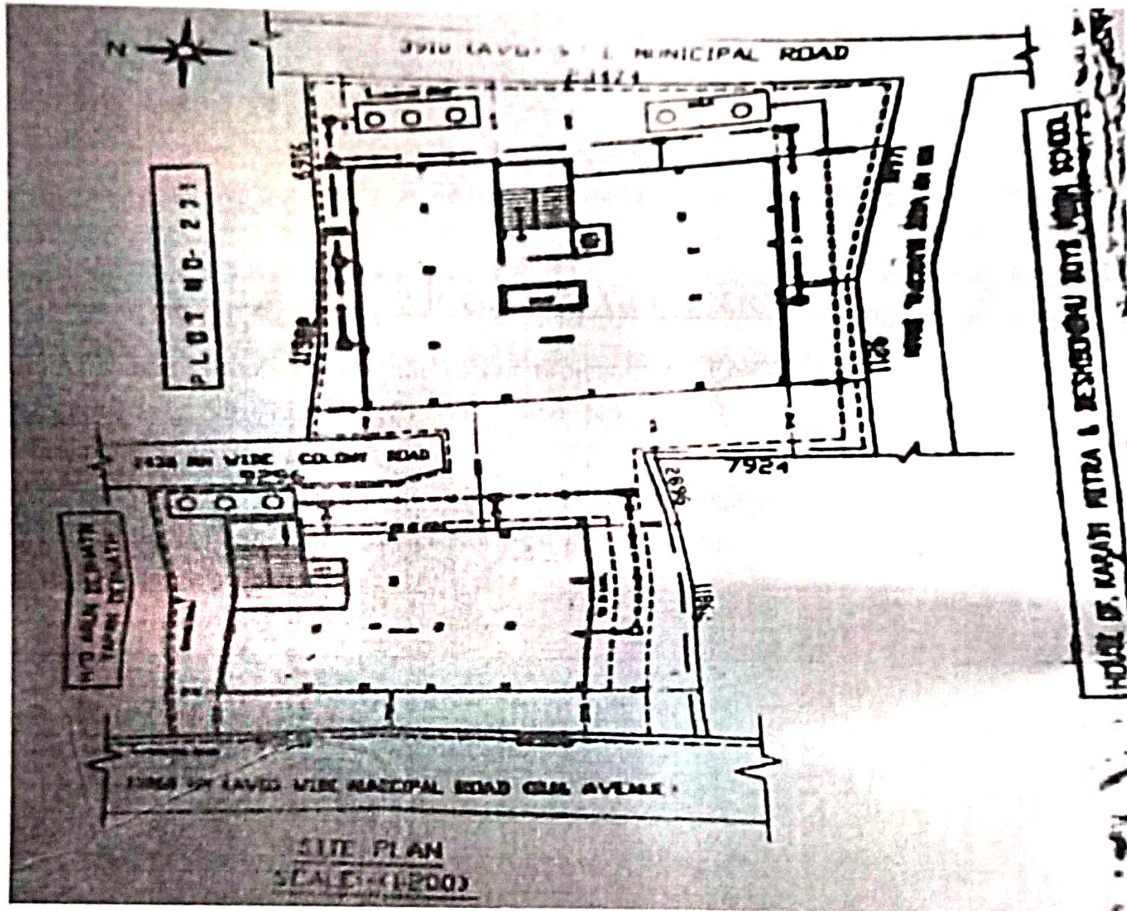

SAI UDYOG

129, ARUNACHAL, SODEPUR,
KOLKATA-700 110

Ref.....

TO WHOM IT MAY CONCERN

Date.....

Below shown is the location map of our project "SAI ENCLAVE" situated at Mouza-Sodepur, J L No. 45, RS No. 45, Touzi No. 178, CS Dag No. 476(P) & 83(P) corresponding to RS & LR Dag No. 78/476, EP No. 232 & 226, SP No. 339 & 328, LOP No. 227/A, Ward No. 16, Holding No. 39 at RN Avenue under Panihati Municipality, PO-Panshila, PS-Khardah, District-North 24 Parganas, Pin 700110:

Latitude: 22.703480, Longitude: 88.383560

For M/s Sai Udyog
SAI UDYOG

(Handwritten Signature)
Partner

Anil Chndra Paul
Partner