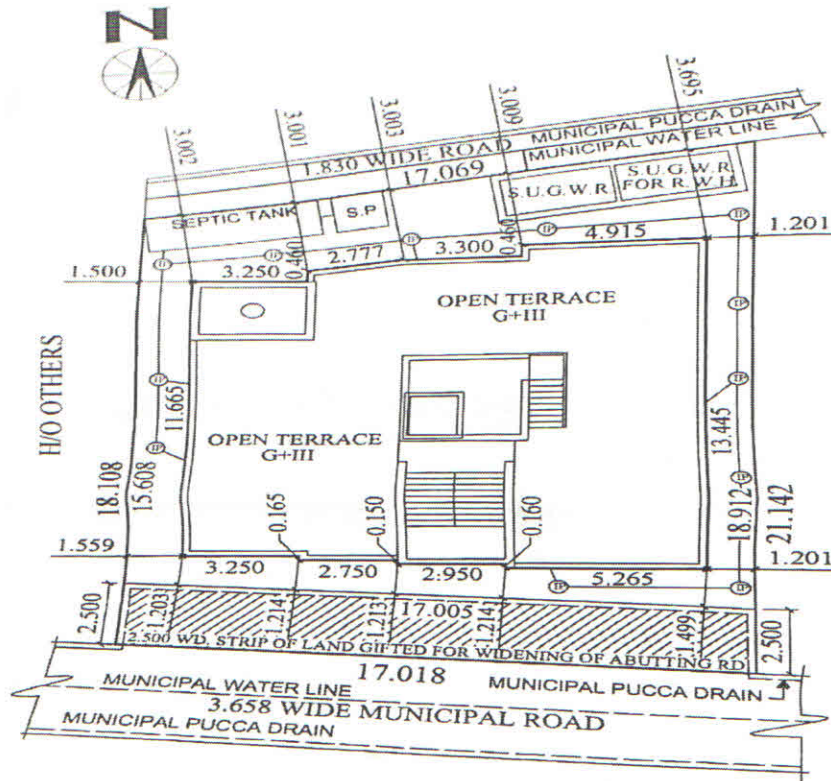

TO WHOM IT MAY CONCERN

Below shown is the location map of our project "PASHUPATI PALACE" situated at RS Dag No. - 9199, LR Dag No. - 9199/9667, RS Khatian No. - 263, LR Khatian No. 8209, Mouza - Dakshin Nimta, JL No. - 8, Holding No. - 47(55), Sisir Bhaduri Street, Ward No. - 24 under North Dum Dum Municipality, PS - Nimta, District, North 24 Parganas, Pin 700 051:

PROPOSED SITE PLAN
SCALE = 1 : 200

Latitude: 22.660660, Longitude: 88.419380

For M/s R G P Realty Private Limited
RGP REALTY PVT. LTD.

Director/Authorised Signatory
Authorized Signatory