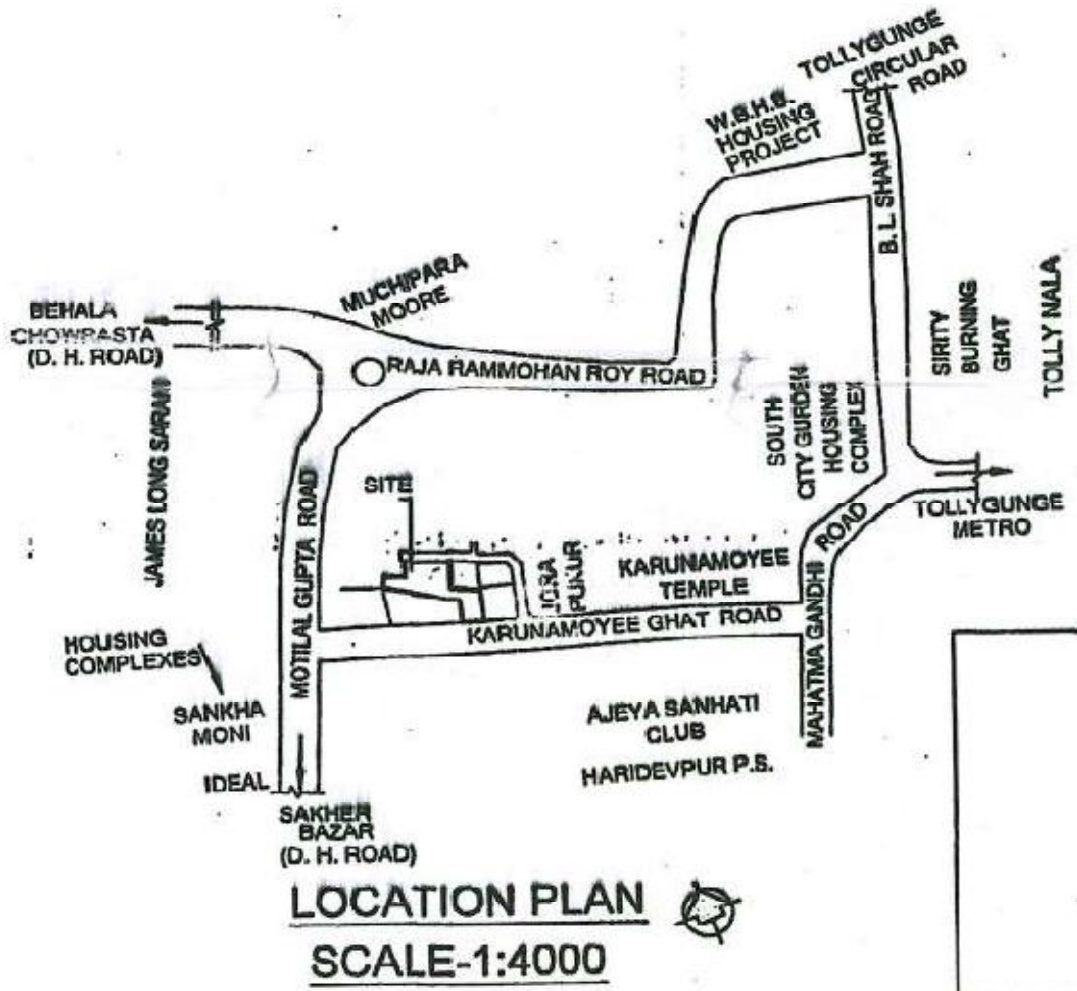

ESHA INVESTMENT & TRADING PRIVATE LIMITED

INVEST today OR REGRET TOMORROW

TO WHOM IT MAY CONCERN

Below shown is the location map of our project “**ARYA RESIDENCY**” situated at Premises No. 05, Karunamoyee Ghat Road, Kolkata 700082:

Latitude: 22.485900 Longitude: 88.332030

For M/s Esha Investment & Trading Pvt Ltd

ESHA INVESTMENT & TRADING PVT. LTD

Director

Director