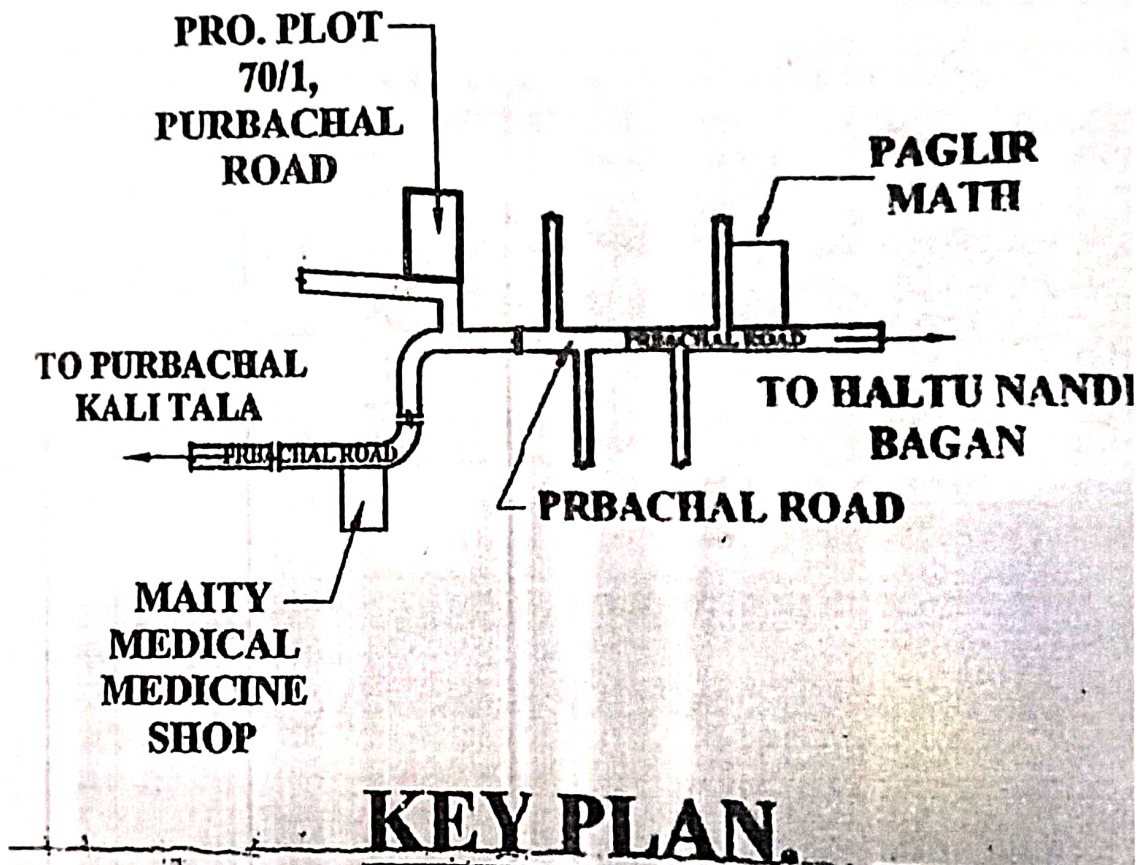

Date :

TO WHOM IT MAY CONCERN

Below shown is the location map of our project "GANGA" situated at Premises No. 70/1, Purbachal Road, Ward No. 106, Borough - XII, P.S. Garfa, Kolkata 700078:

Latitude: 22.507360, Longitude: 88.393240