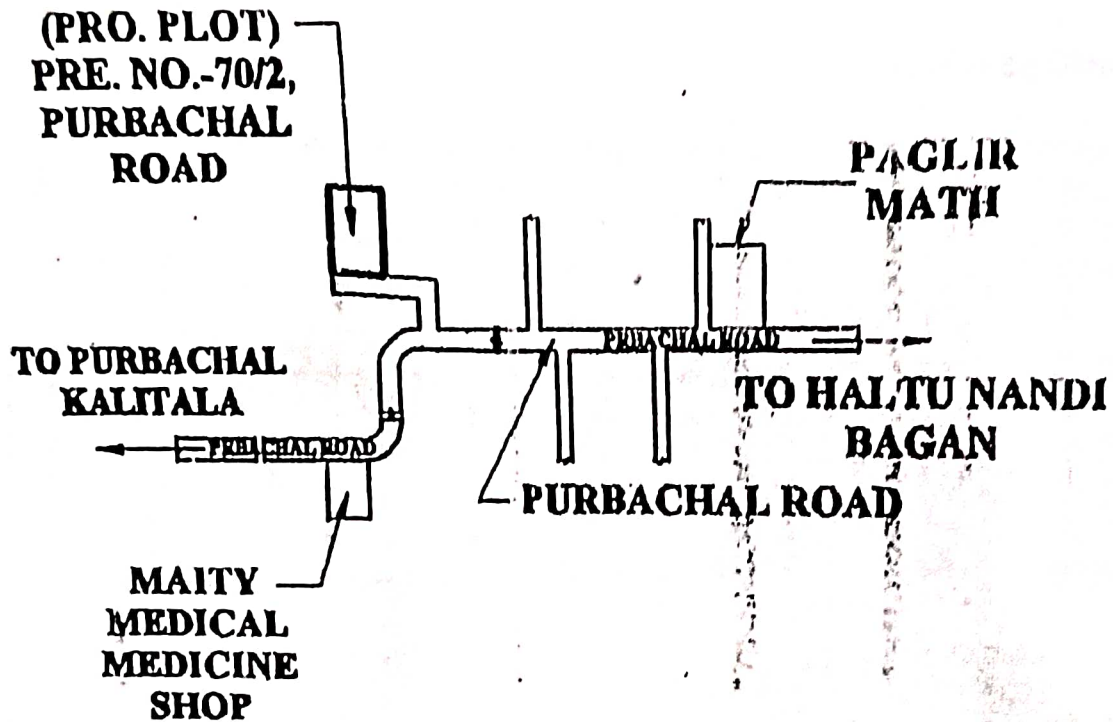

Date :

TO WHOM IT MAY CONCERN

Below shown is the location map of our project "JAMUNA" situated at Premises No. 70/2, Purbachal Road, Ward No. 106, Borough - XII, P.S. Garfa, Kolkata 700078:

LOCATION PLAN.

SCALE- 1:4000.

Latitude: 22.507610, Longitude: 88.393230

For M/s R D Construction

R. D. CONSTRUCTION
Ratan Debnath

Proprietor

Ratan Debnath
Proprietor