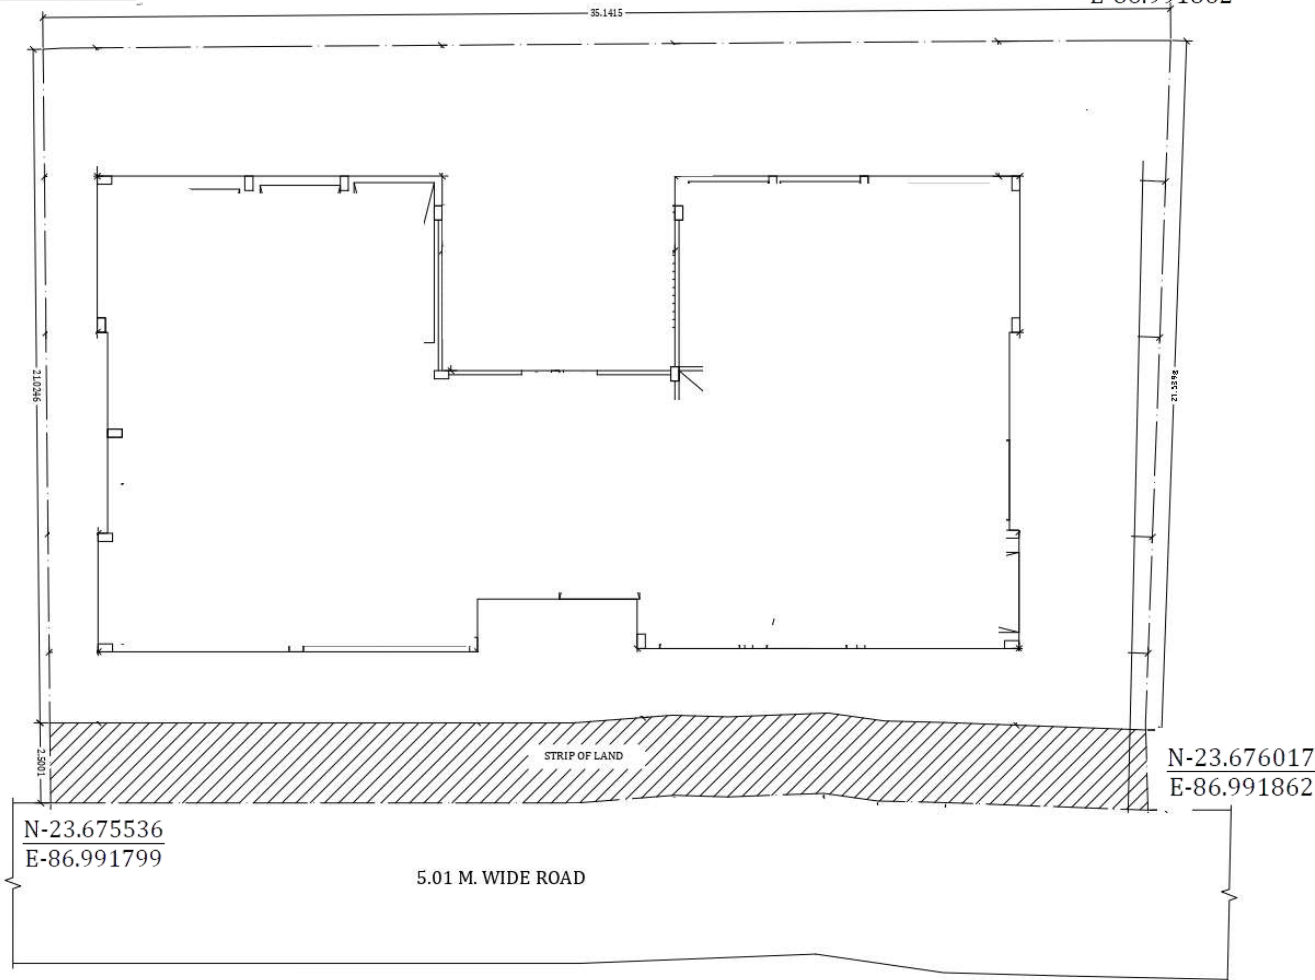

Location Map Showing Latitude & Longitude of the Project "Omkarnath Residency"

N-23.675585
E-86.991587

N-23.676097
E-86.991862

Shree Brij Bihari Realtors LLP
Vinay Kumar Sharma
Partner