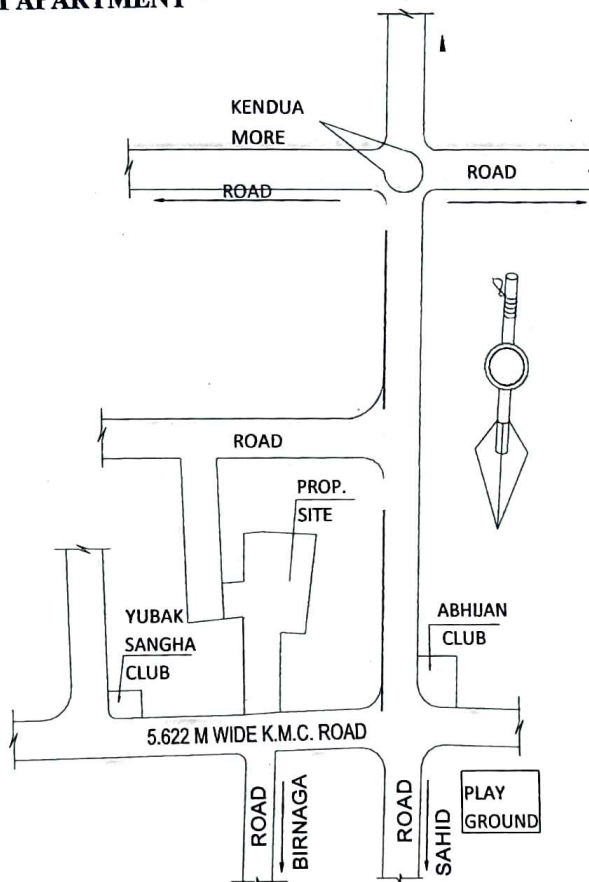

# SIGN CONSTRUCTION

(CIVIL CONTRACTOR)

D/40/5, Rabindrapally, P.O.: Baghajatin, Kolkata - 700 086

Mobile : 98361 79386, 98308 05023, 98306 15953

Ref. No.:

Date :

**LOCATION DETAILS OF THE PROJECT OF LAND DEDICATED FOR THE PROJECT DEVELOPMENT ALONGWITH ITS BOUNDARIES INCLUDING THE LATITUDE & LONGITUDE OF END - POINTS OF THE PROJECT.**

**DEVELOPER : " SIGN CONSTRUCTION**

**PROJECT : " SRIJANI APARTMENT "**

**KEY PLAN**

**LATITUDE : 22.477784**  
**LONGITUDE : 88.382378**

SIGN CONSTRUCTION

Partner