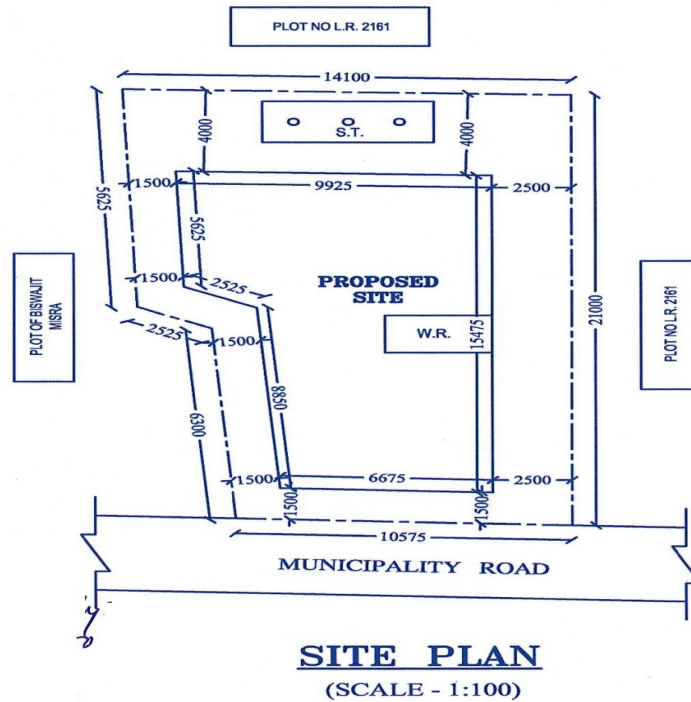

Ref. No.....

Date 5.9.2024**TO WHOM IT MAY CONCERN**

Below shown is the location map of our project “**KALYAN PRAVA APARTMENT**” situated at Mouza - Padumbasan, Plot No LR 2161, Khatian No. 2032, JL No. 144, Ward No. 05 under Tamralipta Municipality, Pin 721 636: