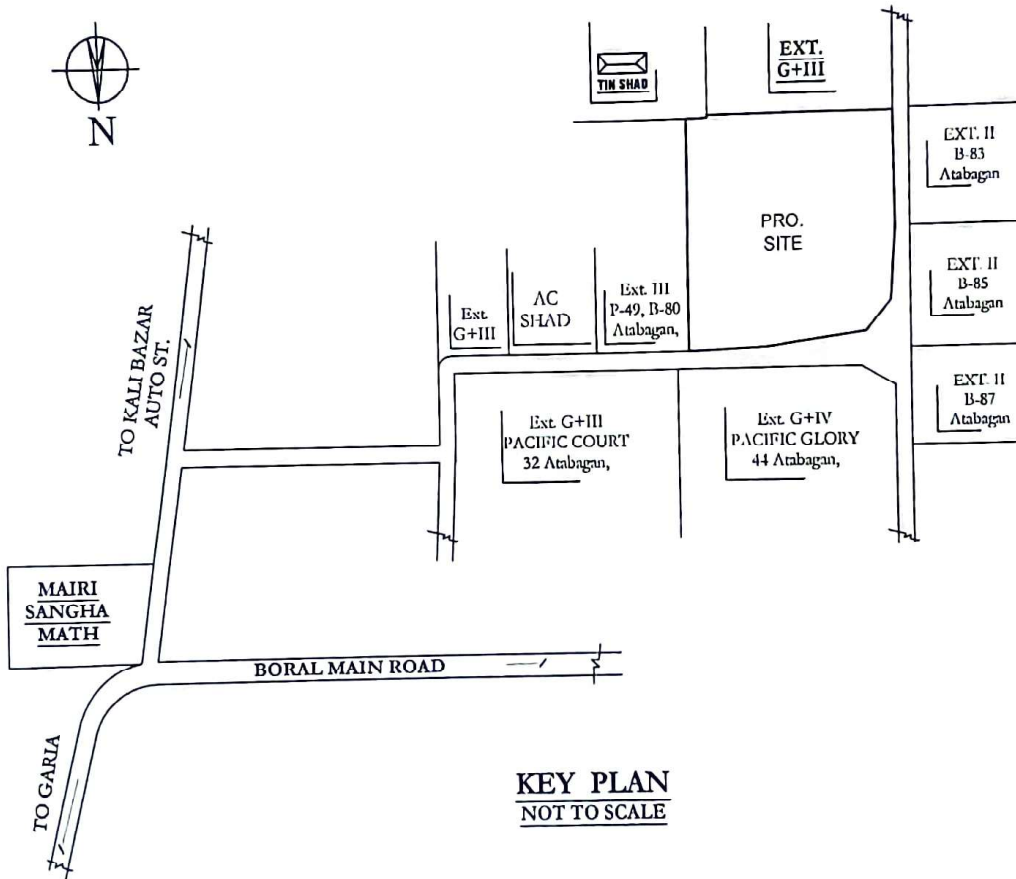

LOCATION DETAILS OF THE PROJECT OF LAND DEDICATED FOR THE PROJECT DEVELOPMENT ALONG WITH ITS BOUNDARIES INCLUDING THE LATITUDE AND LONGITUDE OF END - POINTS OF THE PROJECT

DEVELOPER :- SPANDAN CONSTRUCTION
PROJECT :- SPANDA UNIQUE

SPANDAN CONSTRUCTION

Raj Kumar Nath

Partner

LATITUDE : 22.455719°

LONGITUDE : 88.379822°