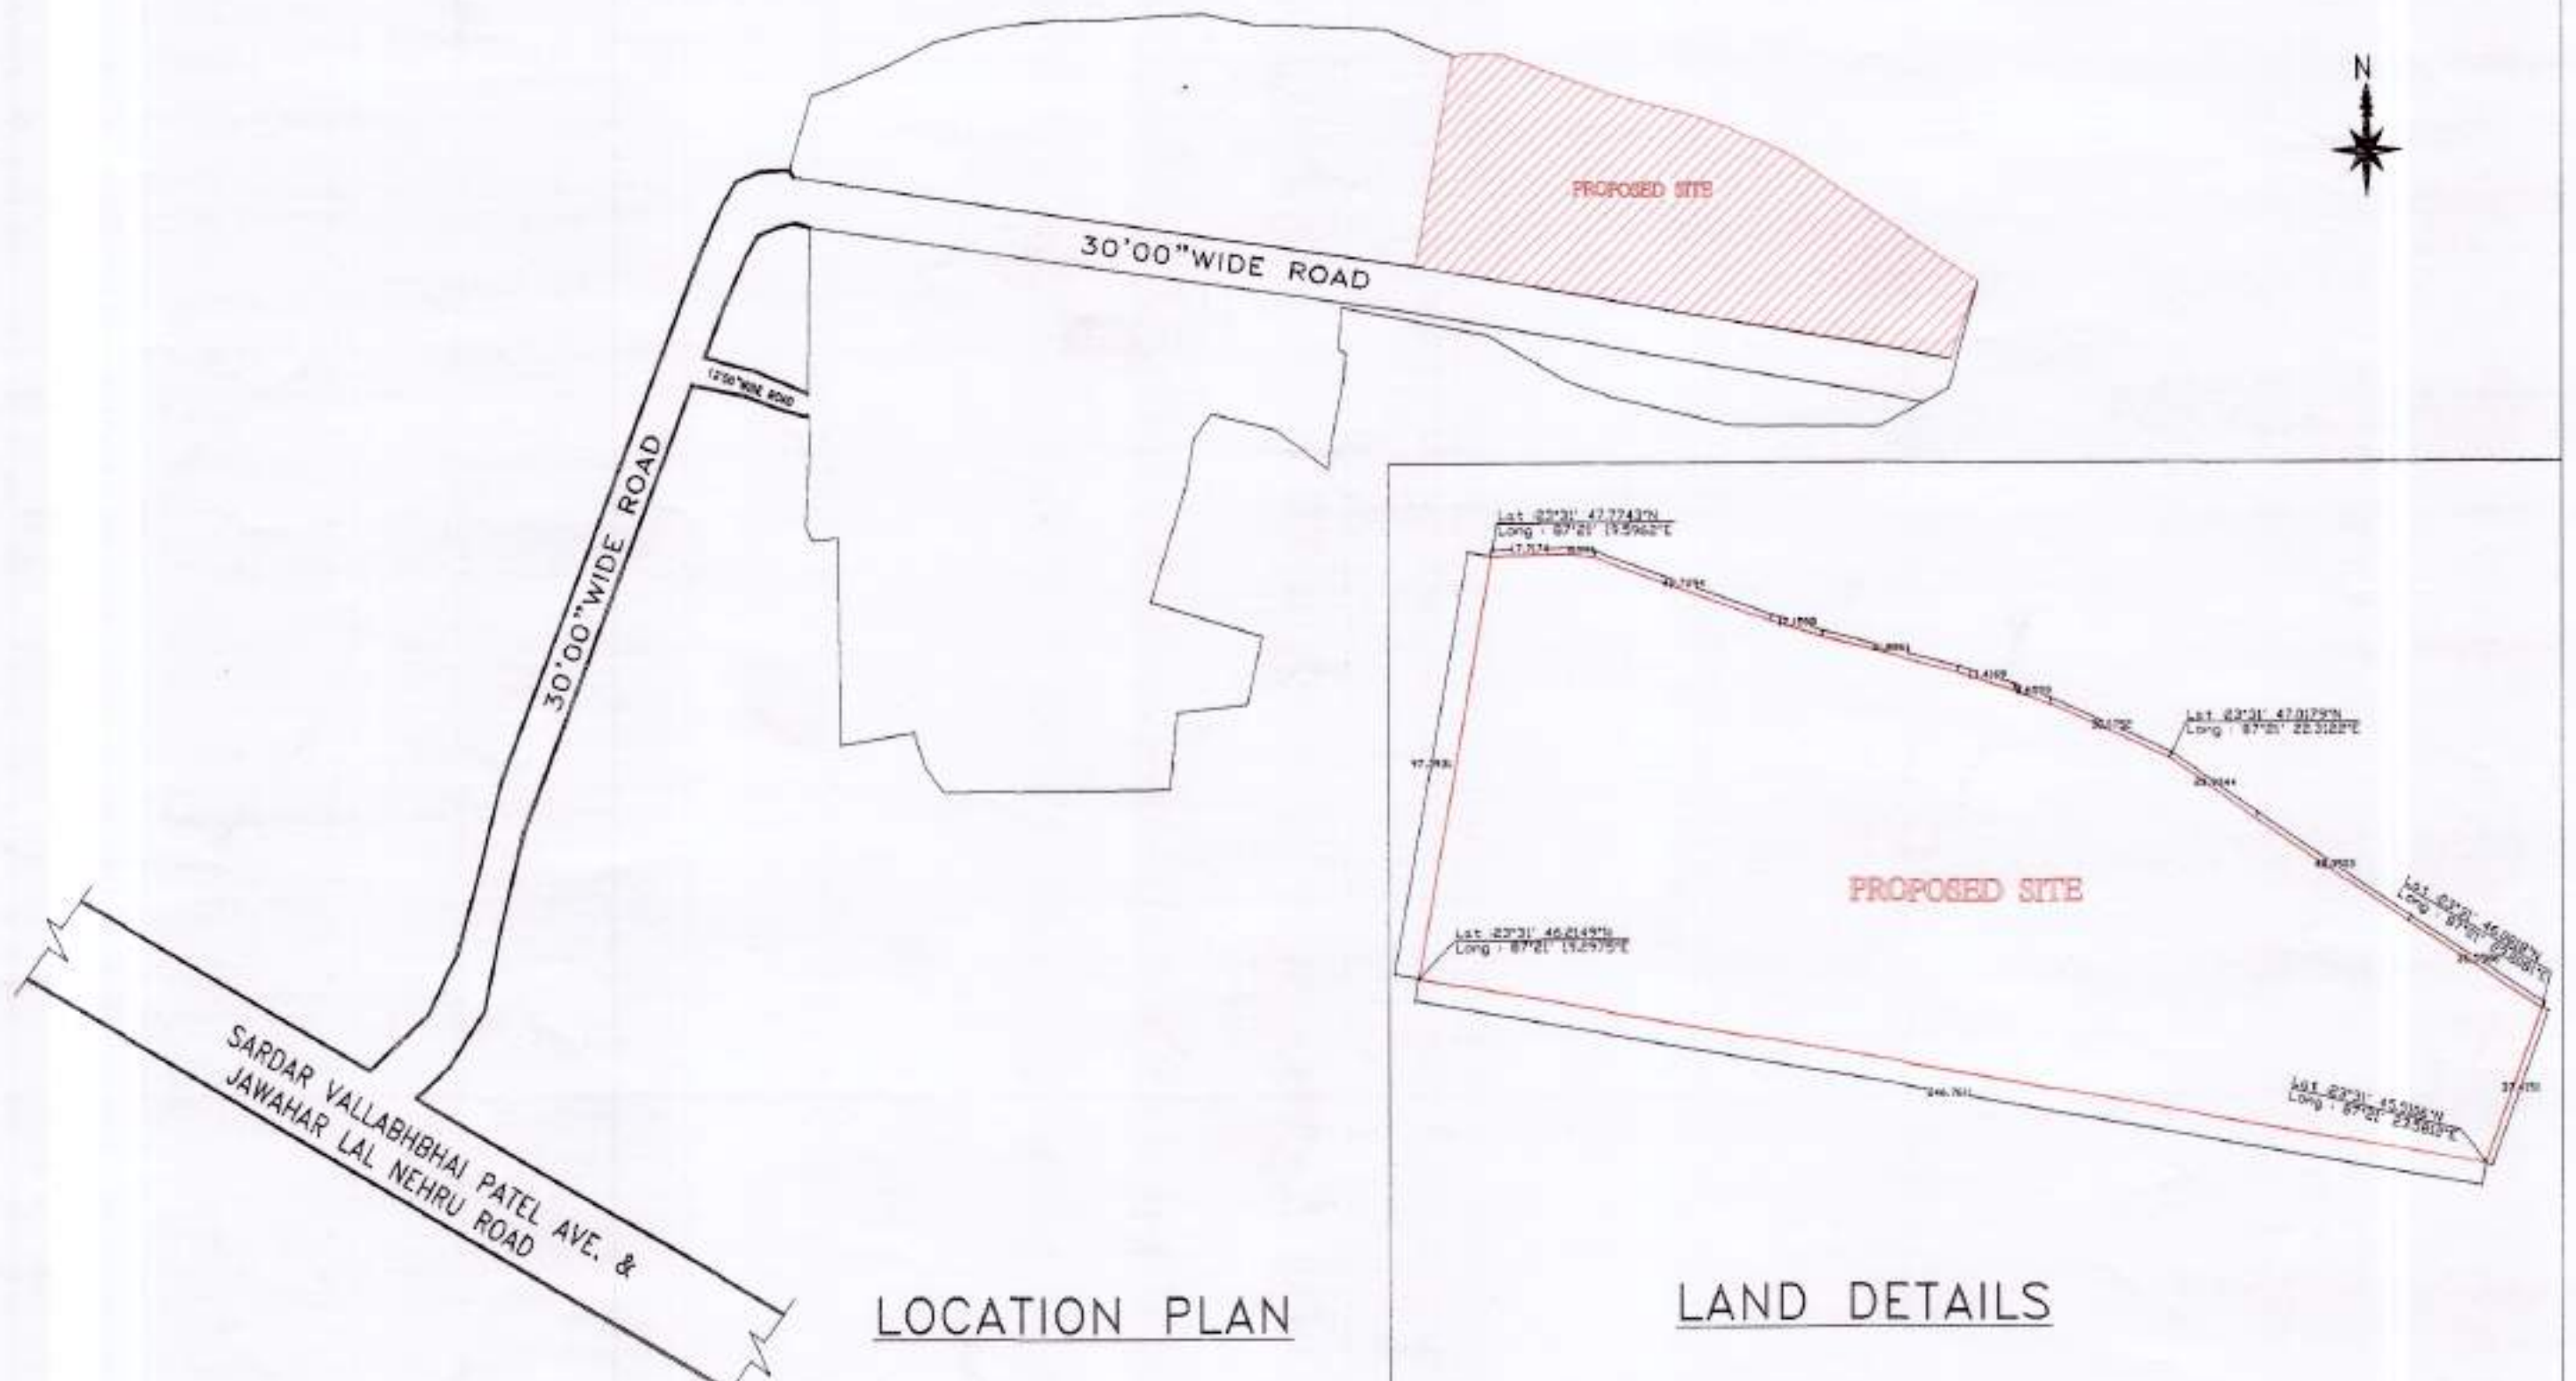

SKETCH PLAN SHOWING THE PLOT FORMING AREA 162 DECIMAL MORE OR LESS WITHIN RS PLOT NO - 140,142,143,144,145, LR PLOT NO - 498,501,553,554,555 IN MOUZA-SANKARPUR, JL NO 109, PS-NEW TOWNSHIP, DIST-PASHIM BARDHAMAN, STATE-WEST BENGAL, SHOWN WITH RED BORDERED LINE

LAND OWNERS- LAXMI NARAYAN GHOSH, SWAPAN GHOSH, TAPAN GHOSH, ANANDA GHOSH, SUNIL GHOSH, BEAUTY MONDAL, MAYA MONDAL, DURBA MONDAL

LOCATION PLAN

LAND DETAILS

LOCATION OF MOUZA MAP

7119802096