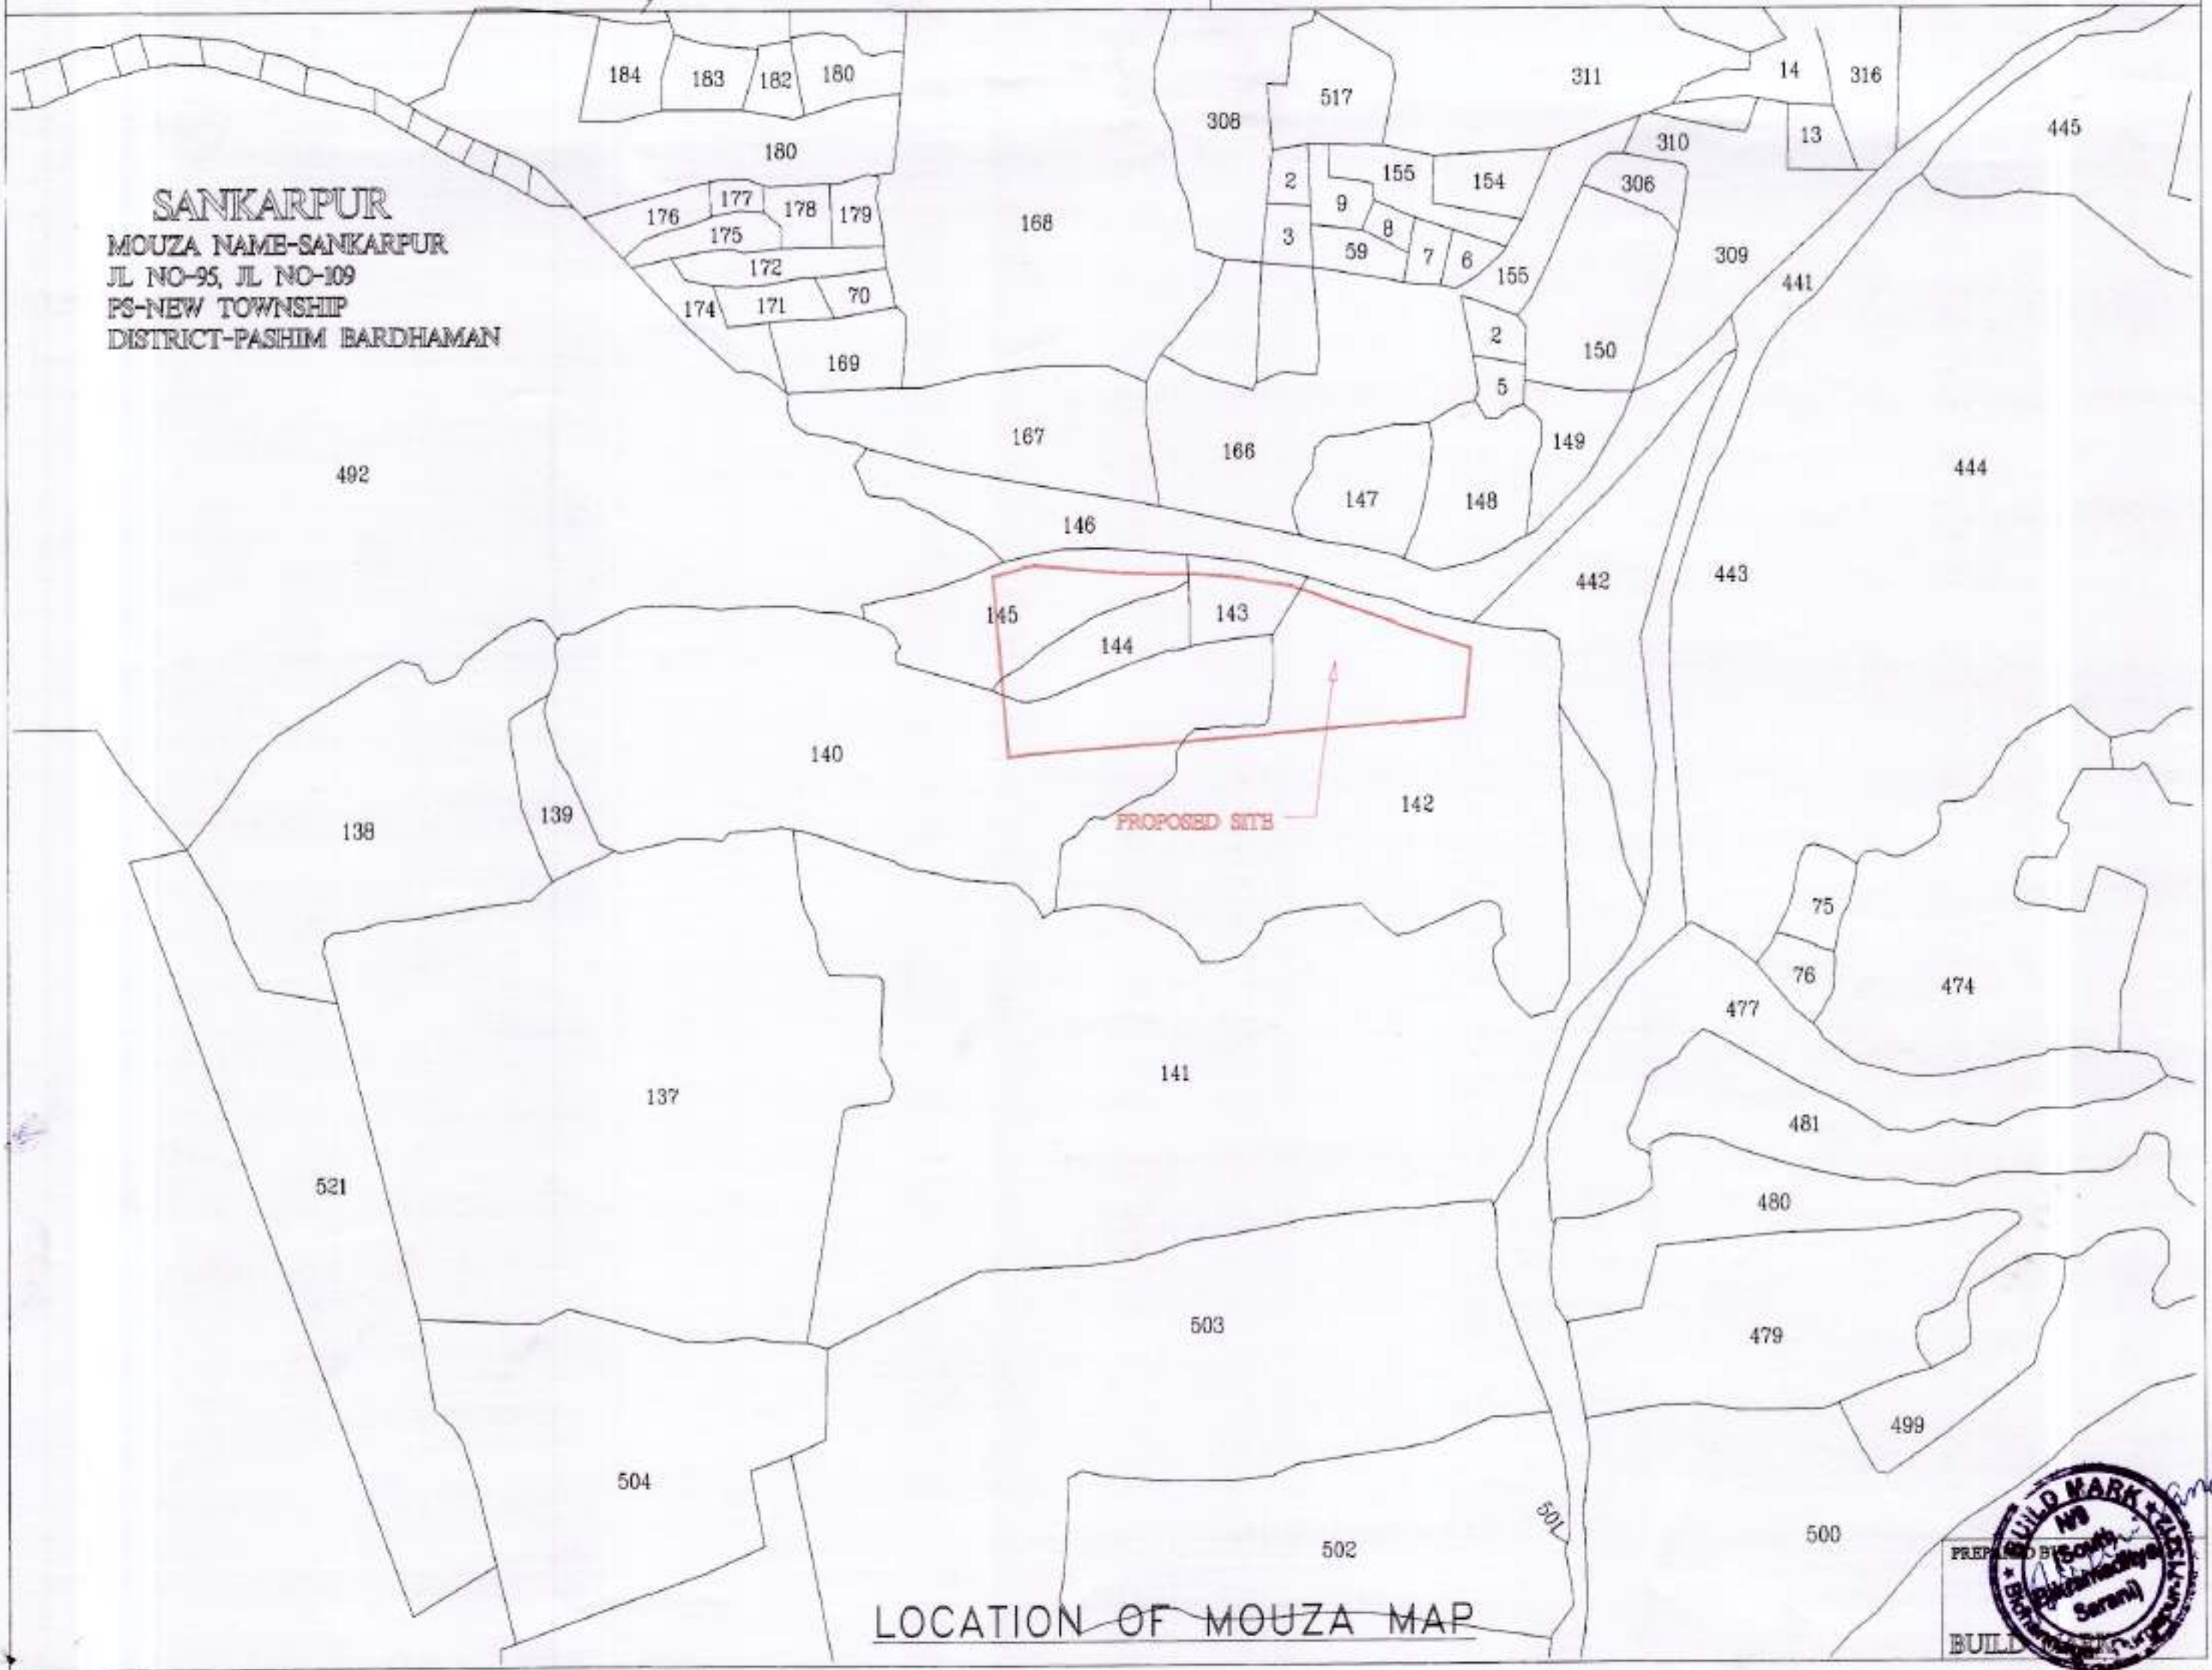

SKETCH PLAN SHOWING THE PLOT FORMING AREA 162 DECIMAL MORE OR LESS WITHIN RS PLOT NO - 140,142,143,144,145, LR PLOT NO - 498,501,553,554,555 IN MOUZA-SANKARPUR, JL NO 109, PS-NEW TOWNSHIP, DIST-PASHIM BARDHAMAN, STATE-WEST BENGAL, SHOWN WITH RED BORDERED LINE

LAND OWNERS- LAXMI NARAYAN GHOSH, SWAPAN GHOSH, TAPAN GHOSH, ANANDA GHOSH, SUNIL GHOSH, BEAUTY MONDAL, MAYA MONDAL, DURBA MONDAL

LOCATION PLAN

LAND DETAILS

LOCATION OF MOUZA MAP

7119802096