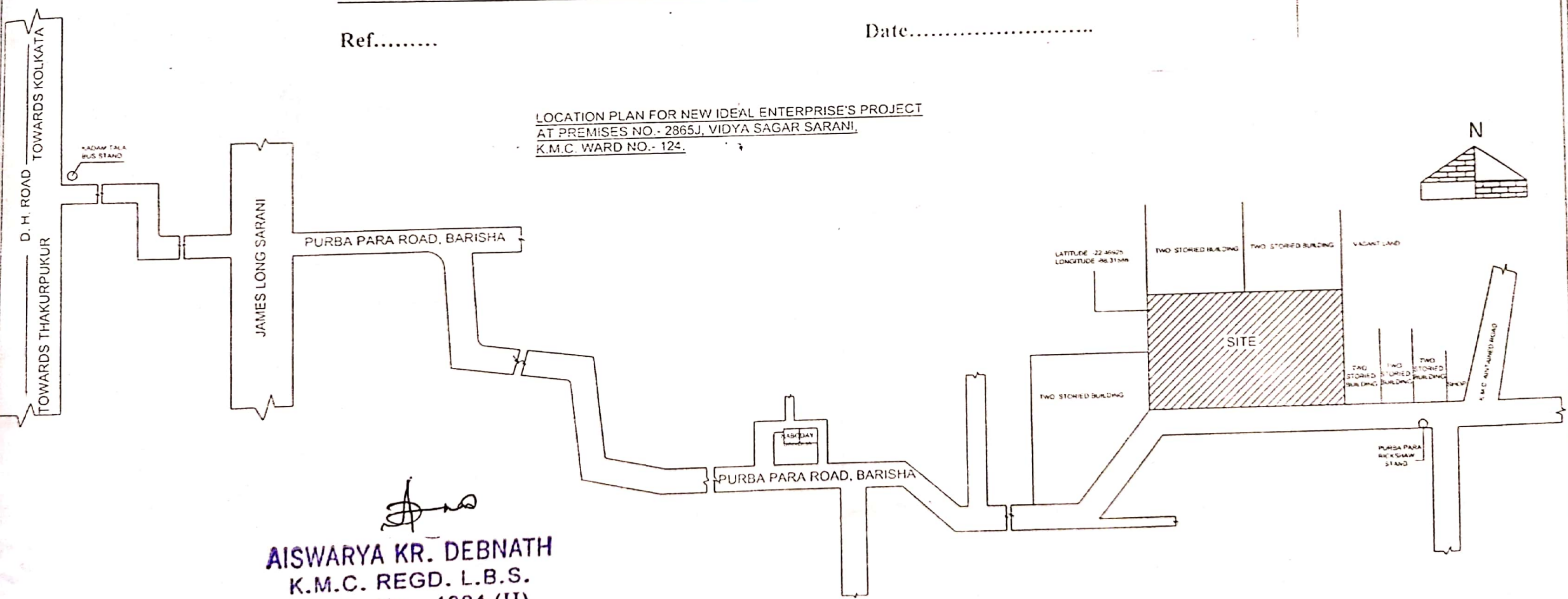

**AISWARYA KR. DEBNATH**  
CIVIL ENGINEER

K.M.C. Registered L. B. S. No (1304 / II)  
83/4D/4, Barisha Purba Para Road, Kolkata- 700063, Ph.-8017110880  
o Planner o Estimator o Surveyor o Consulting Engineer

Ref.....

Date.....

LOCATION PLAN FOR NEW IDEAL ENTERPRISE'S PROJECT  
AT PREMISES NO.- 2865J, VIDYA SAGAR SARANI,  
K.M.C. WARD NO.- 124.

*[Signature]*  
**AISWARYA KR. DEBNATH**  
K.M.C. REGD. L.B.S.  
REGD. No.- 1304 (II)