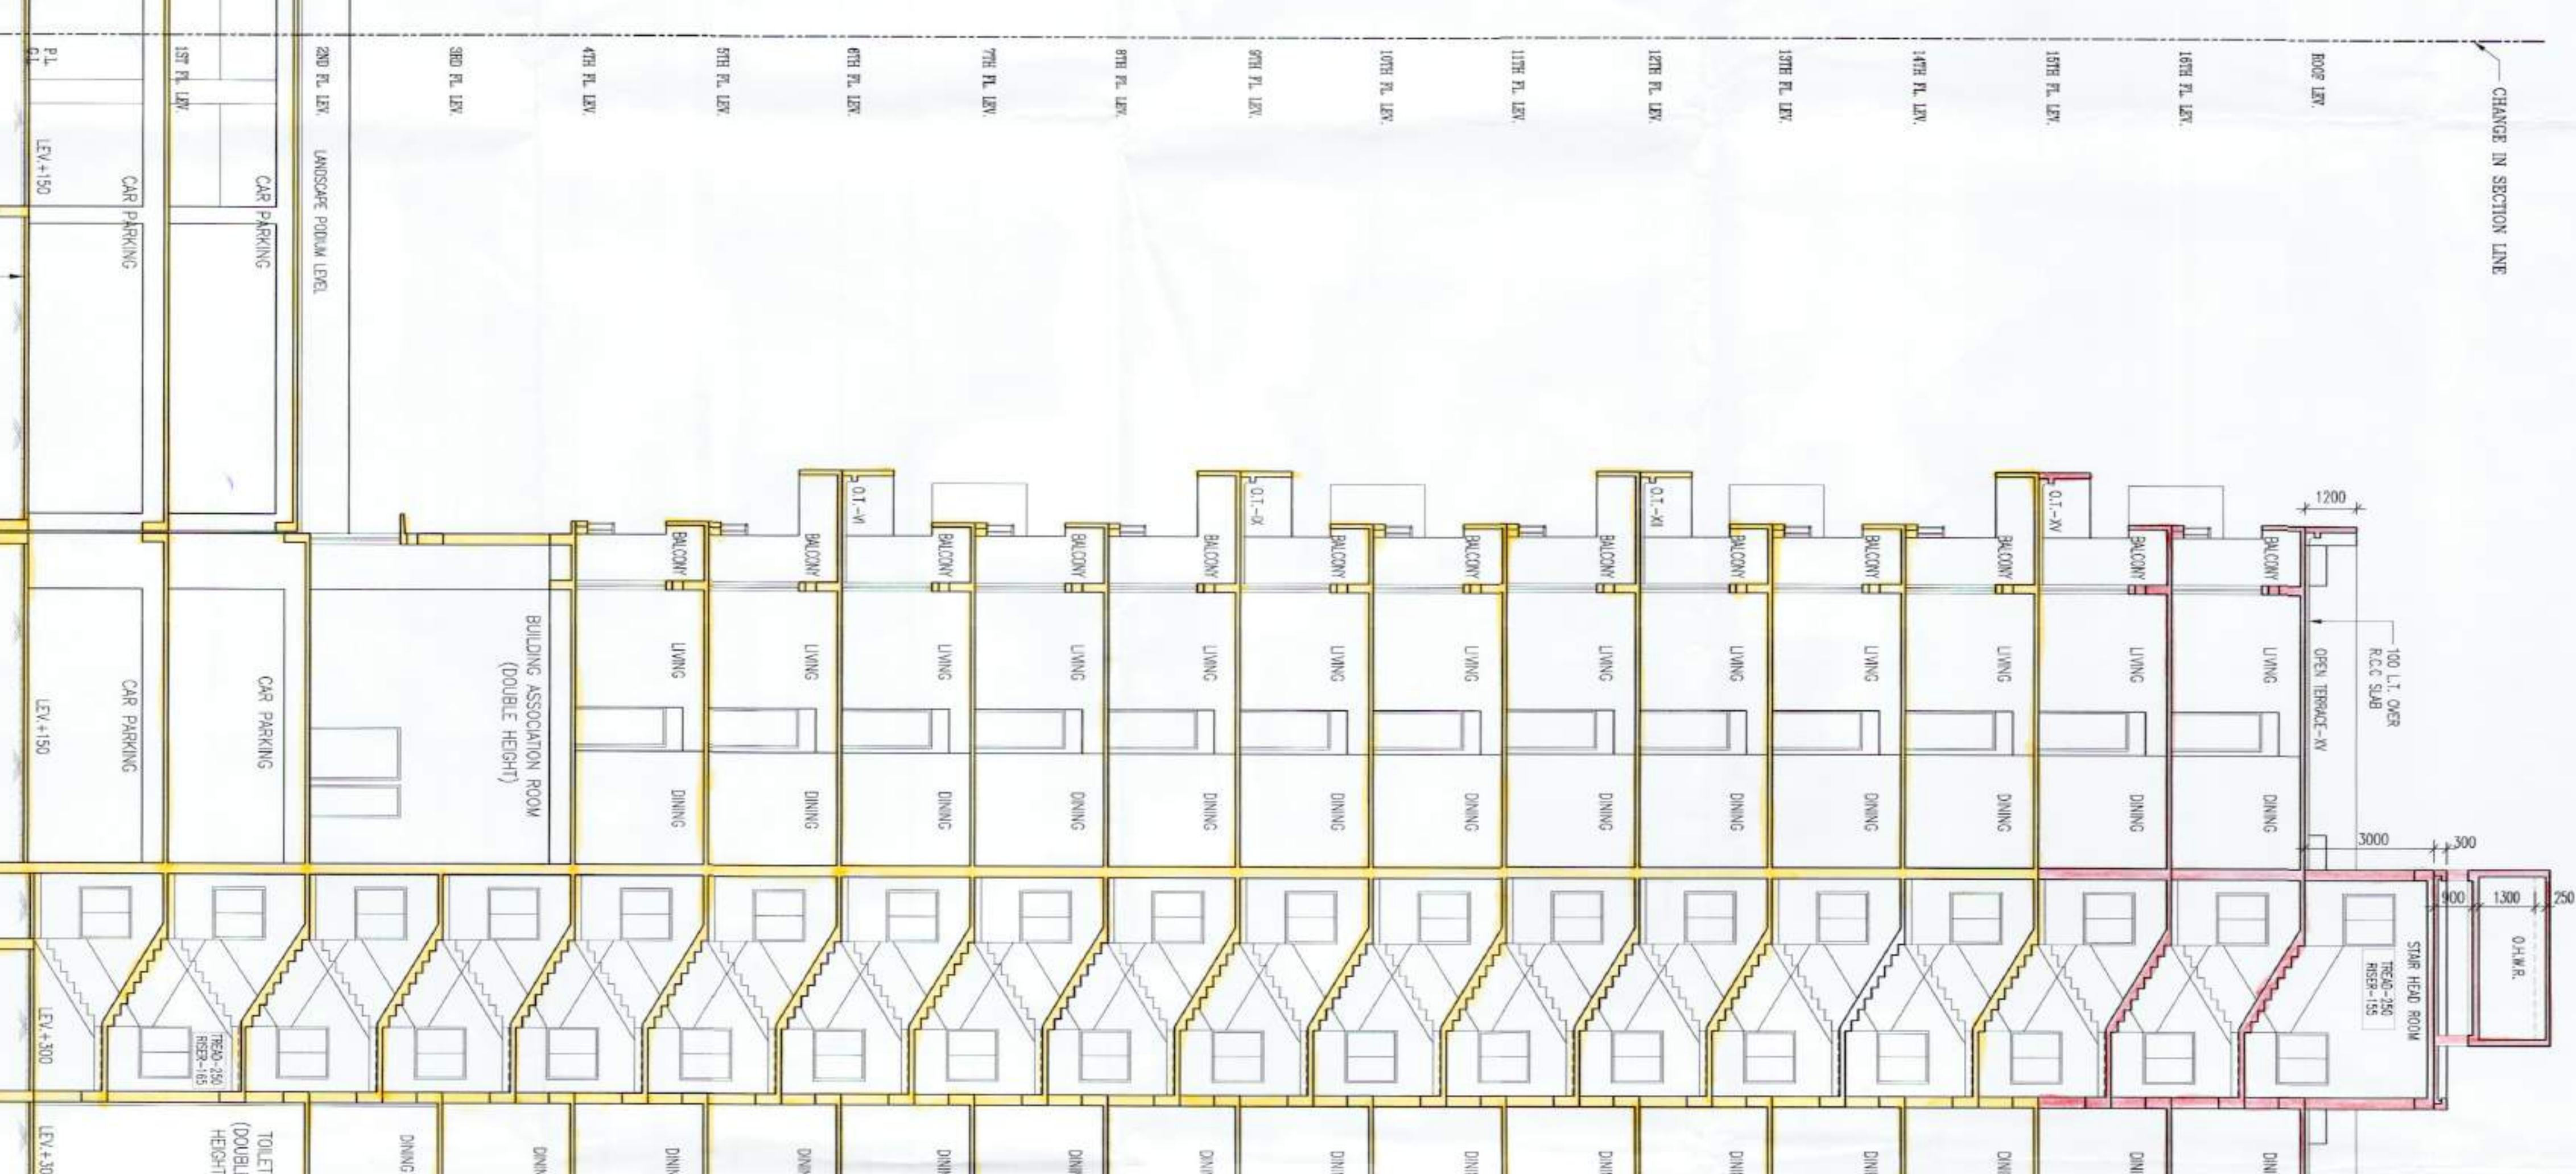

BLOCK-2
SECTION AT-CC
SCALE=1:100