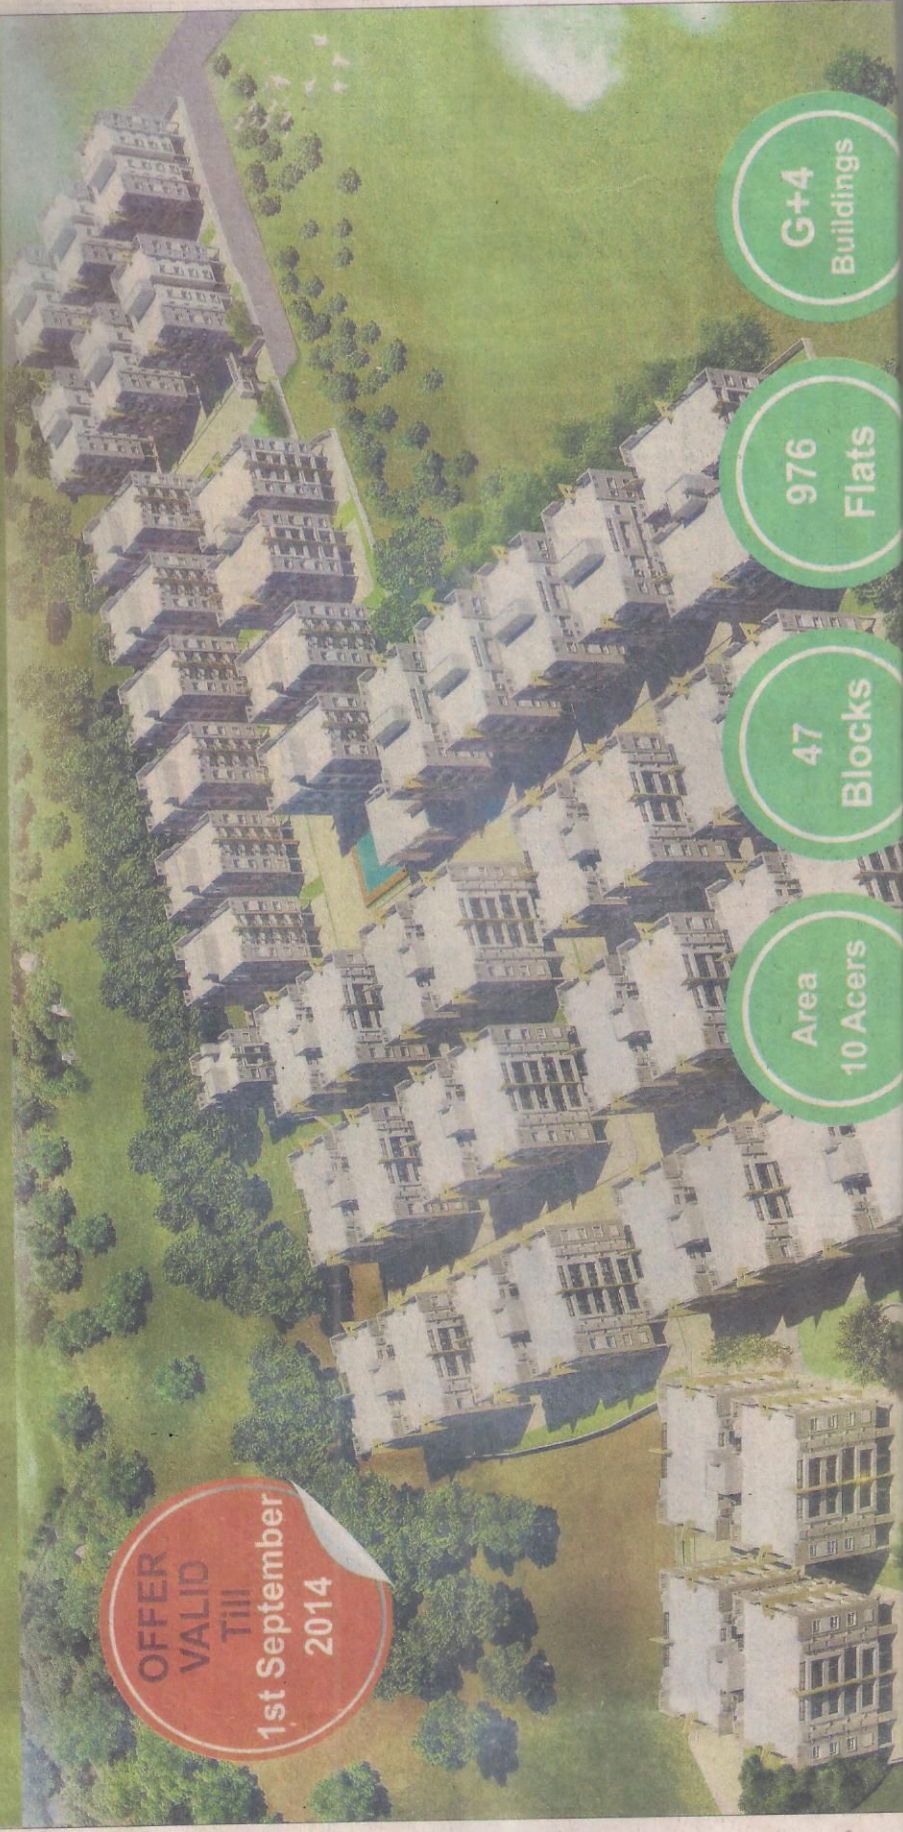

বাজারহাটে কমপ্লেক্সে @ ১৯২৫ sq.ft.

OFFER
VALID
Till
1st September
2014

Area
10 Acers

47
Blocks

976
Flats

G+4
Buildings