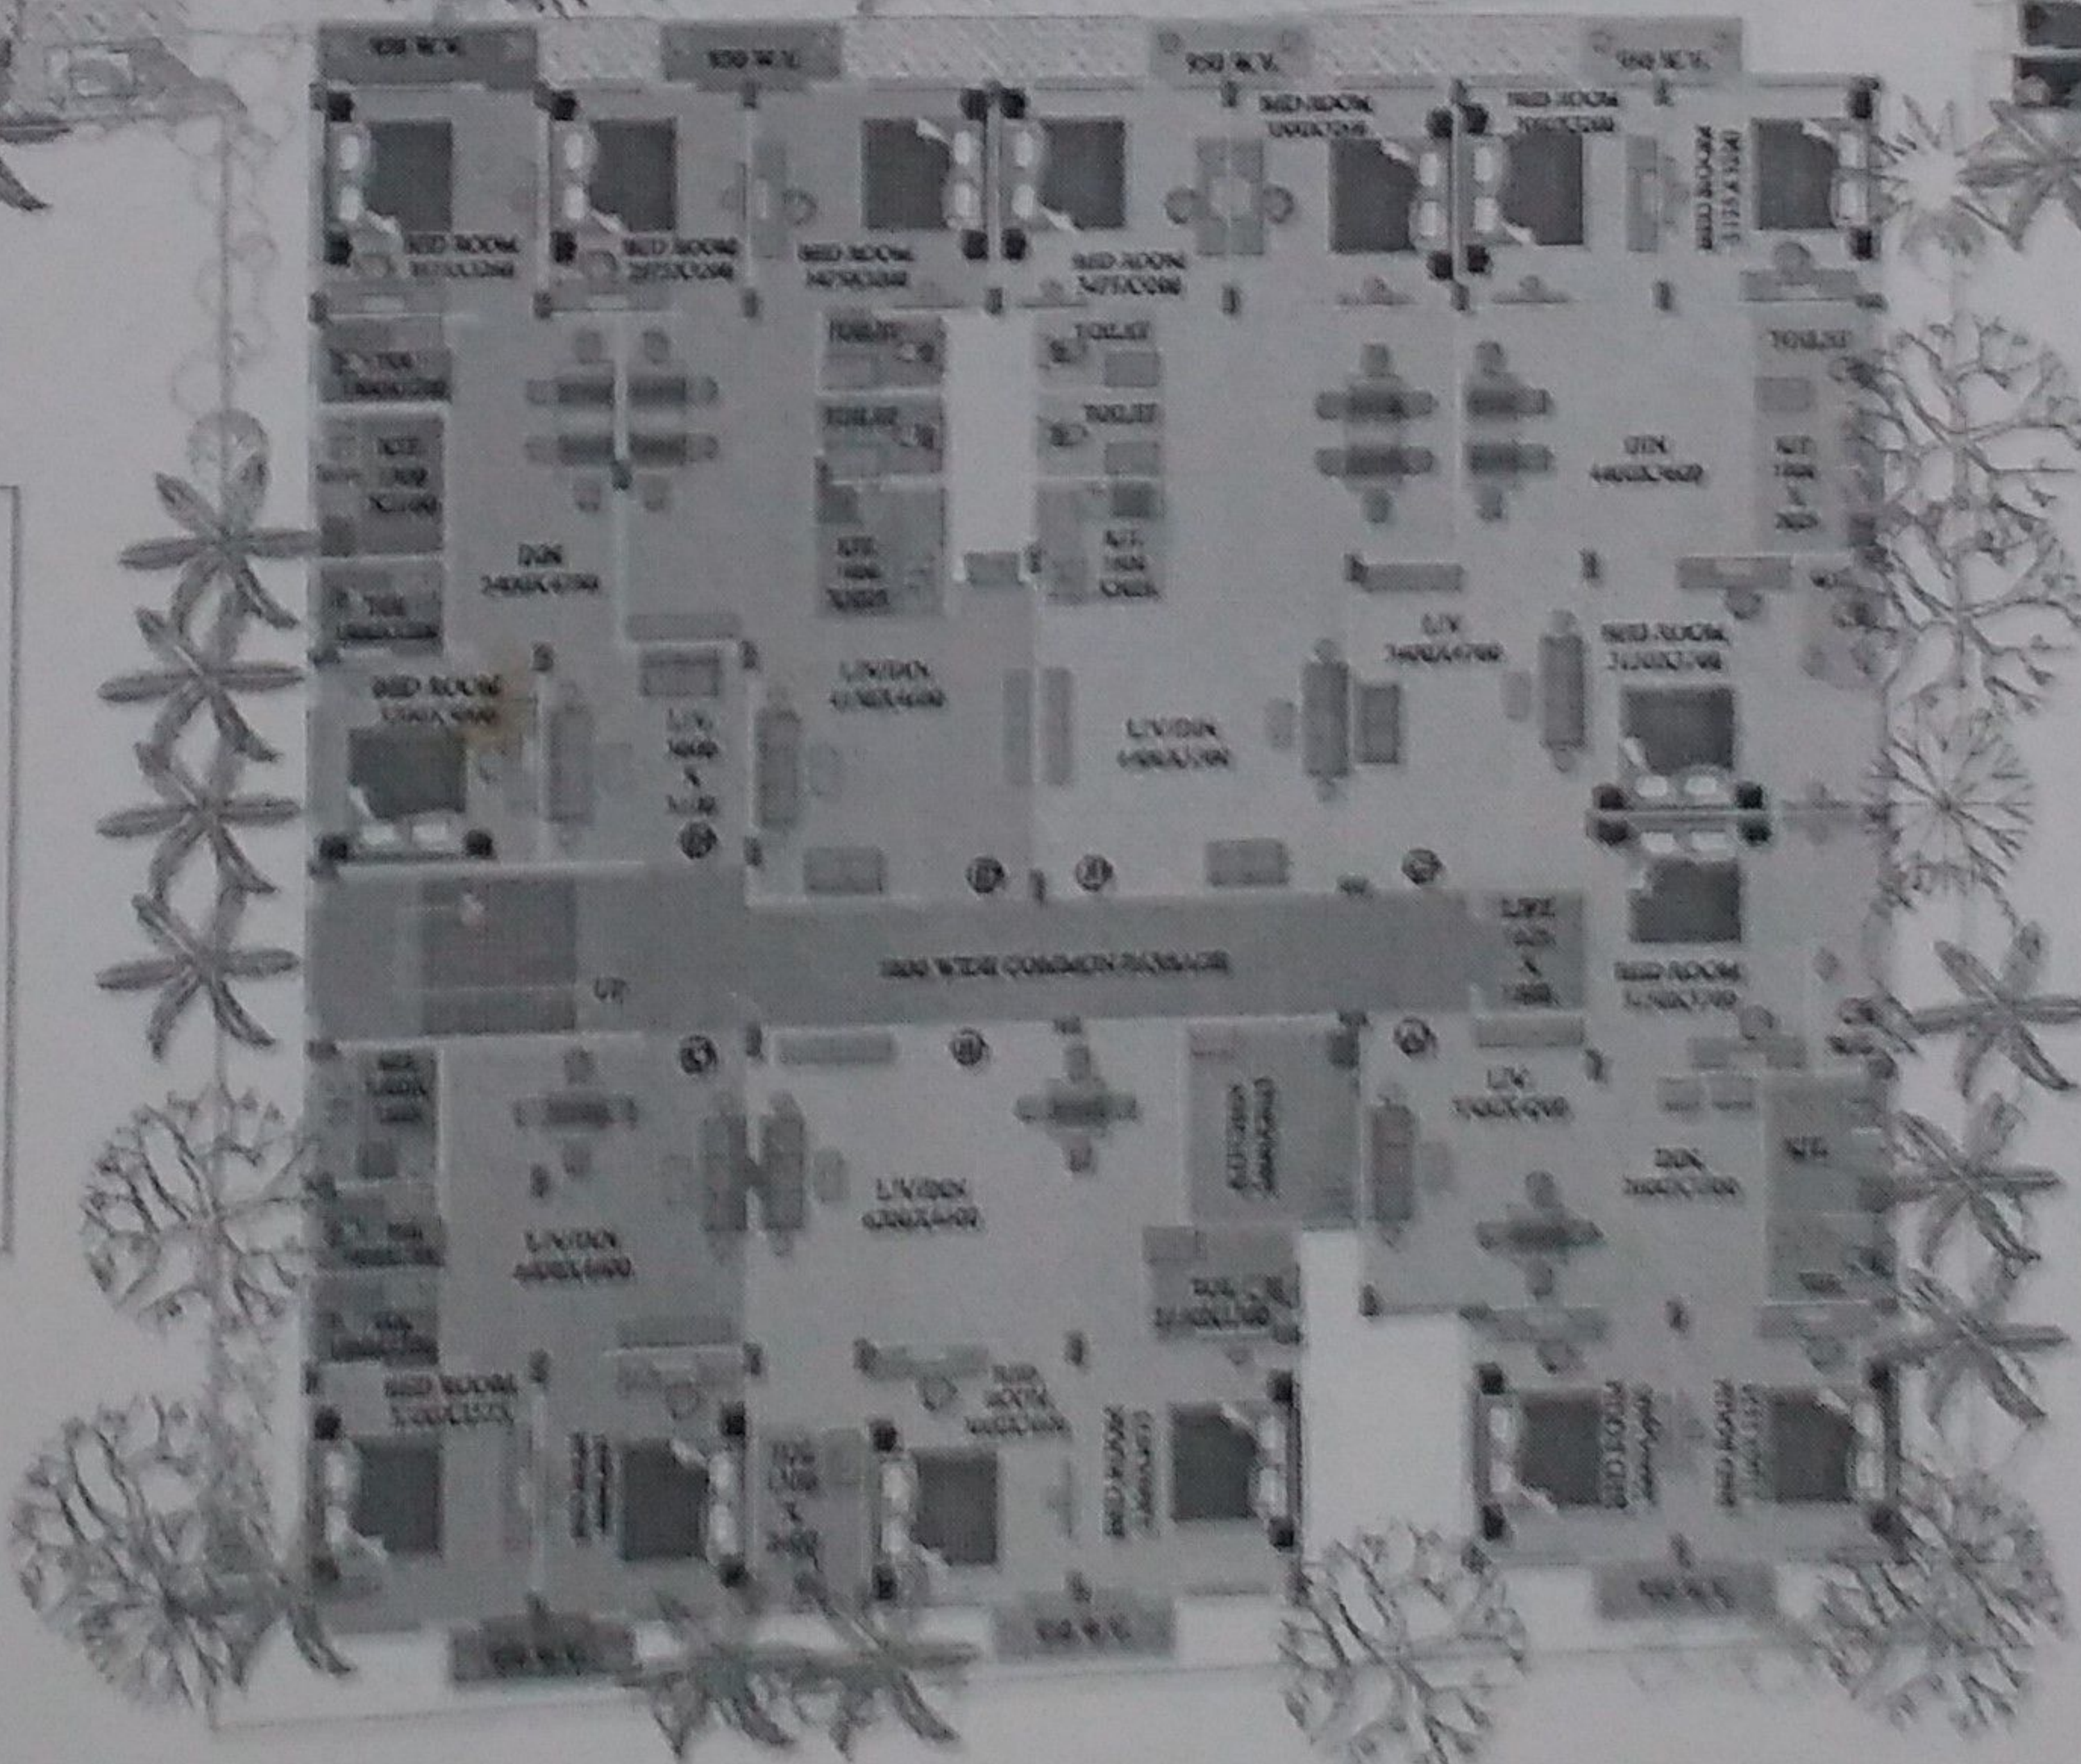

UMA PALACE | B T ROAD

BLOCK-2

Play area

BLOCK-1

BLOCK-3

T.N

14-5' WIDE

BANERJEE ROAD