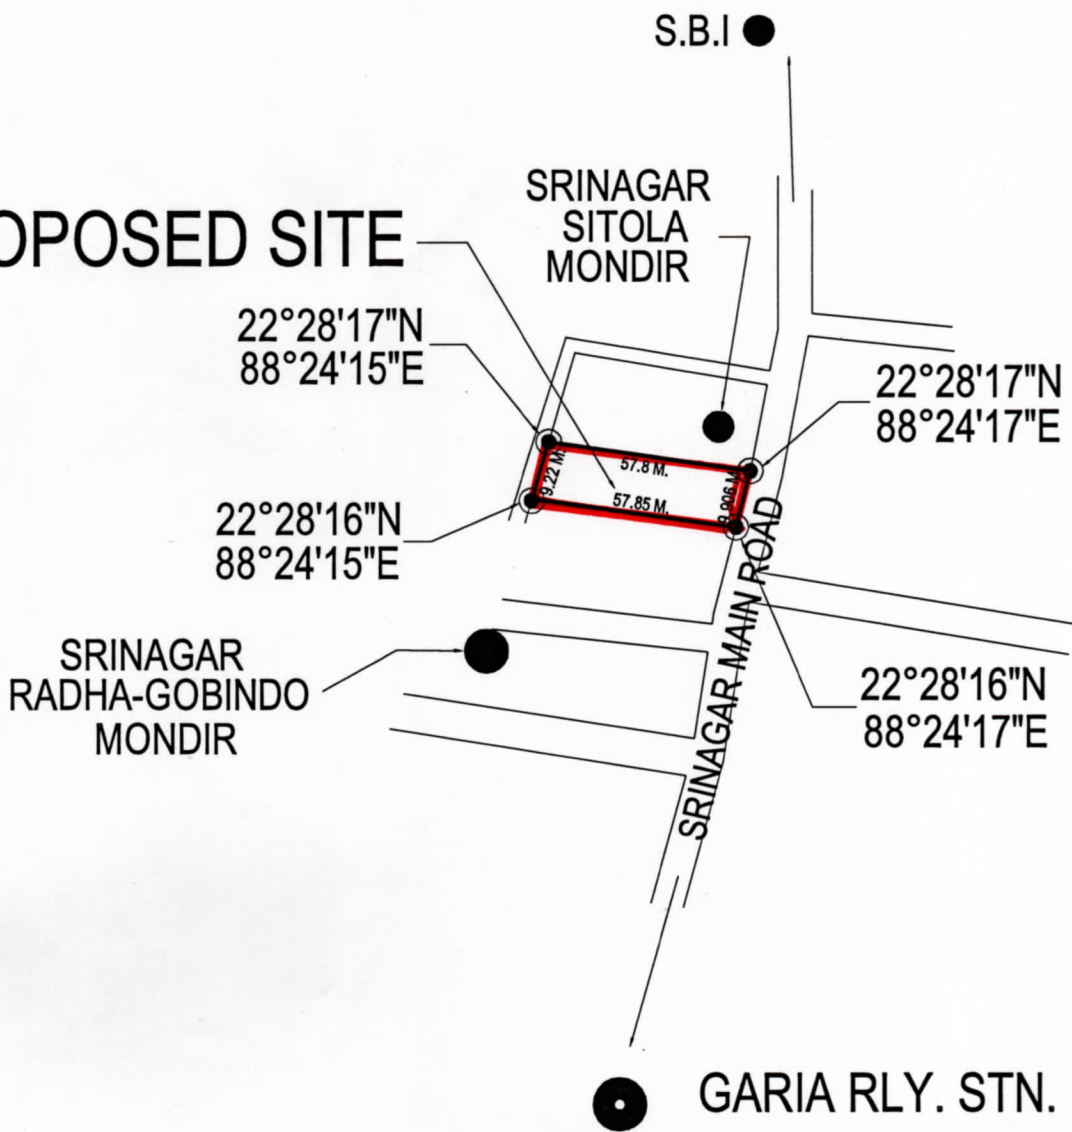

PROPOSED SITE

LOCATION MAP

PROJECT: MRIT SIKHA .

Amalgamated holding no. 1432 at 60 & 60/1, Srinagar Main Road
(near Sitala Mandir), P.O.-Panchasayar, P.S.-Narendrapur,
Kolkata-700094, Ward No.-1 of Rajpur-Sonarpur Municipality.