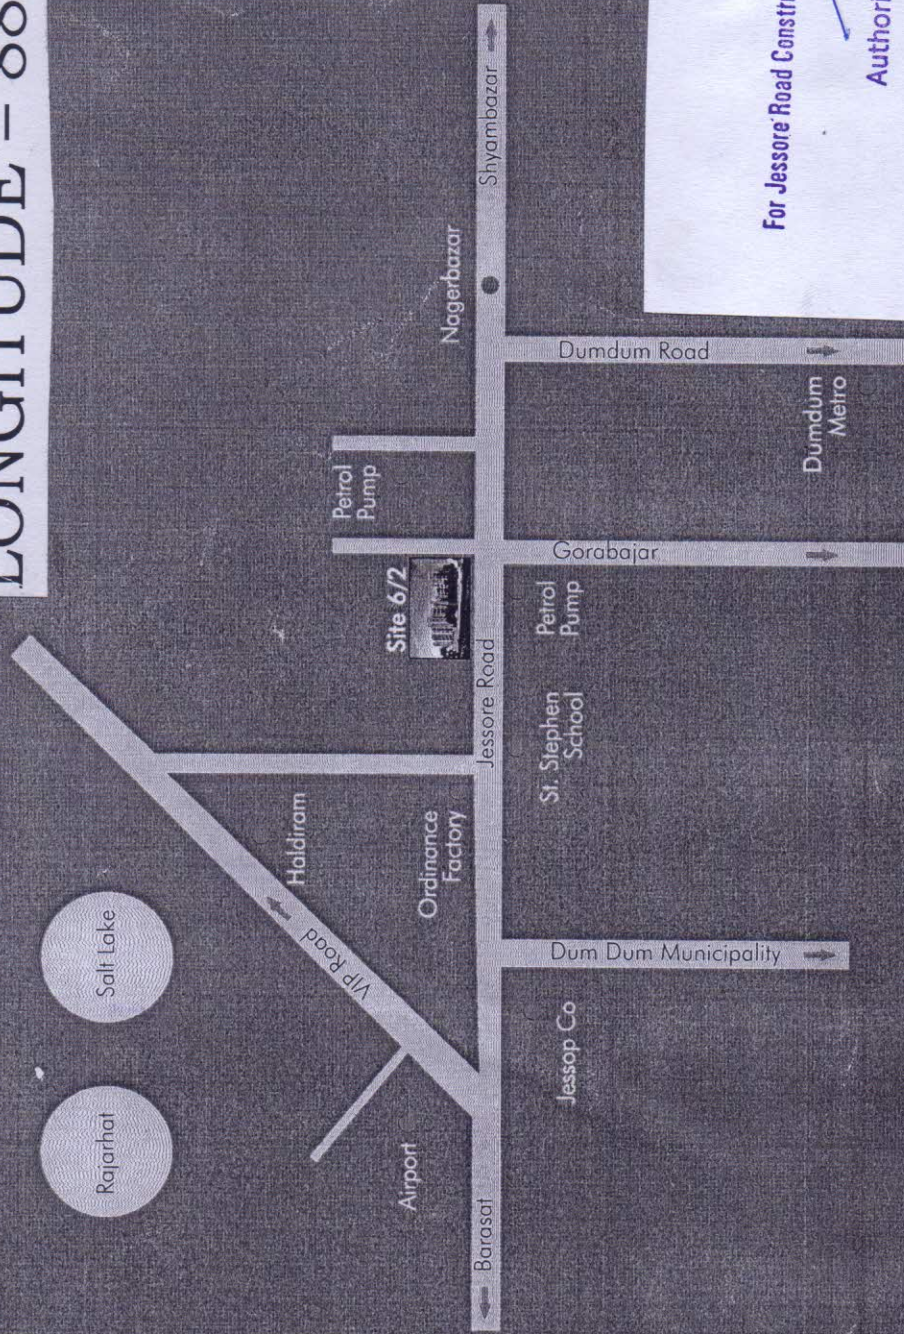

DUM DUM HEIGHTS

Residential complex near Dum Dum Airport

LATITUDE - 22.630149

LONGITUDE - 88.4225

For Jessore Road Construction Partners LLP
Jessore
Authorised Signatory

6/2 Jessoro Road, Kolkata - 700028