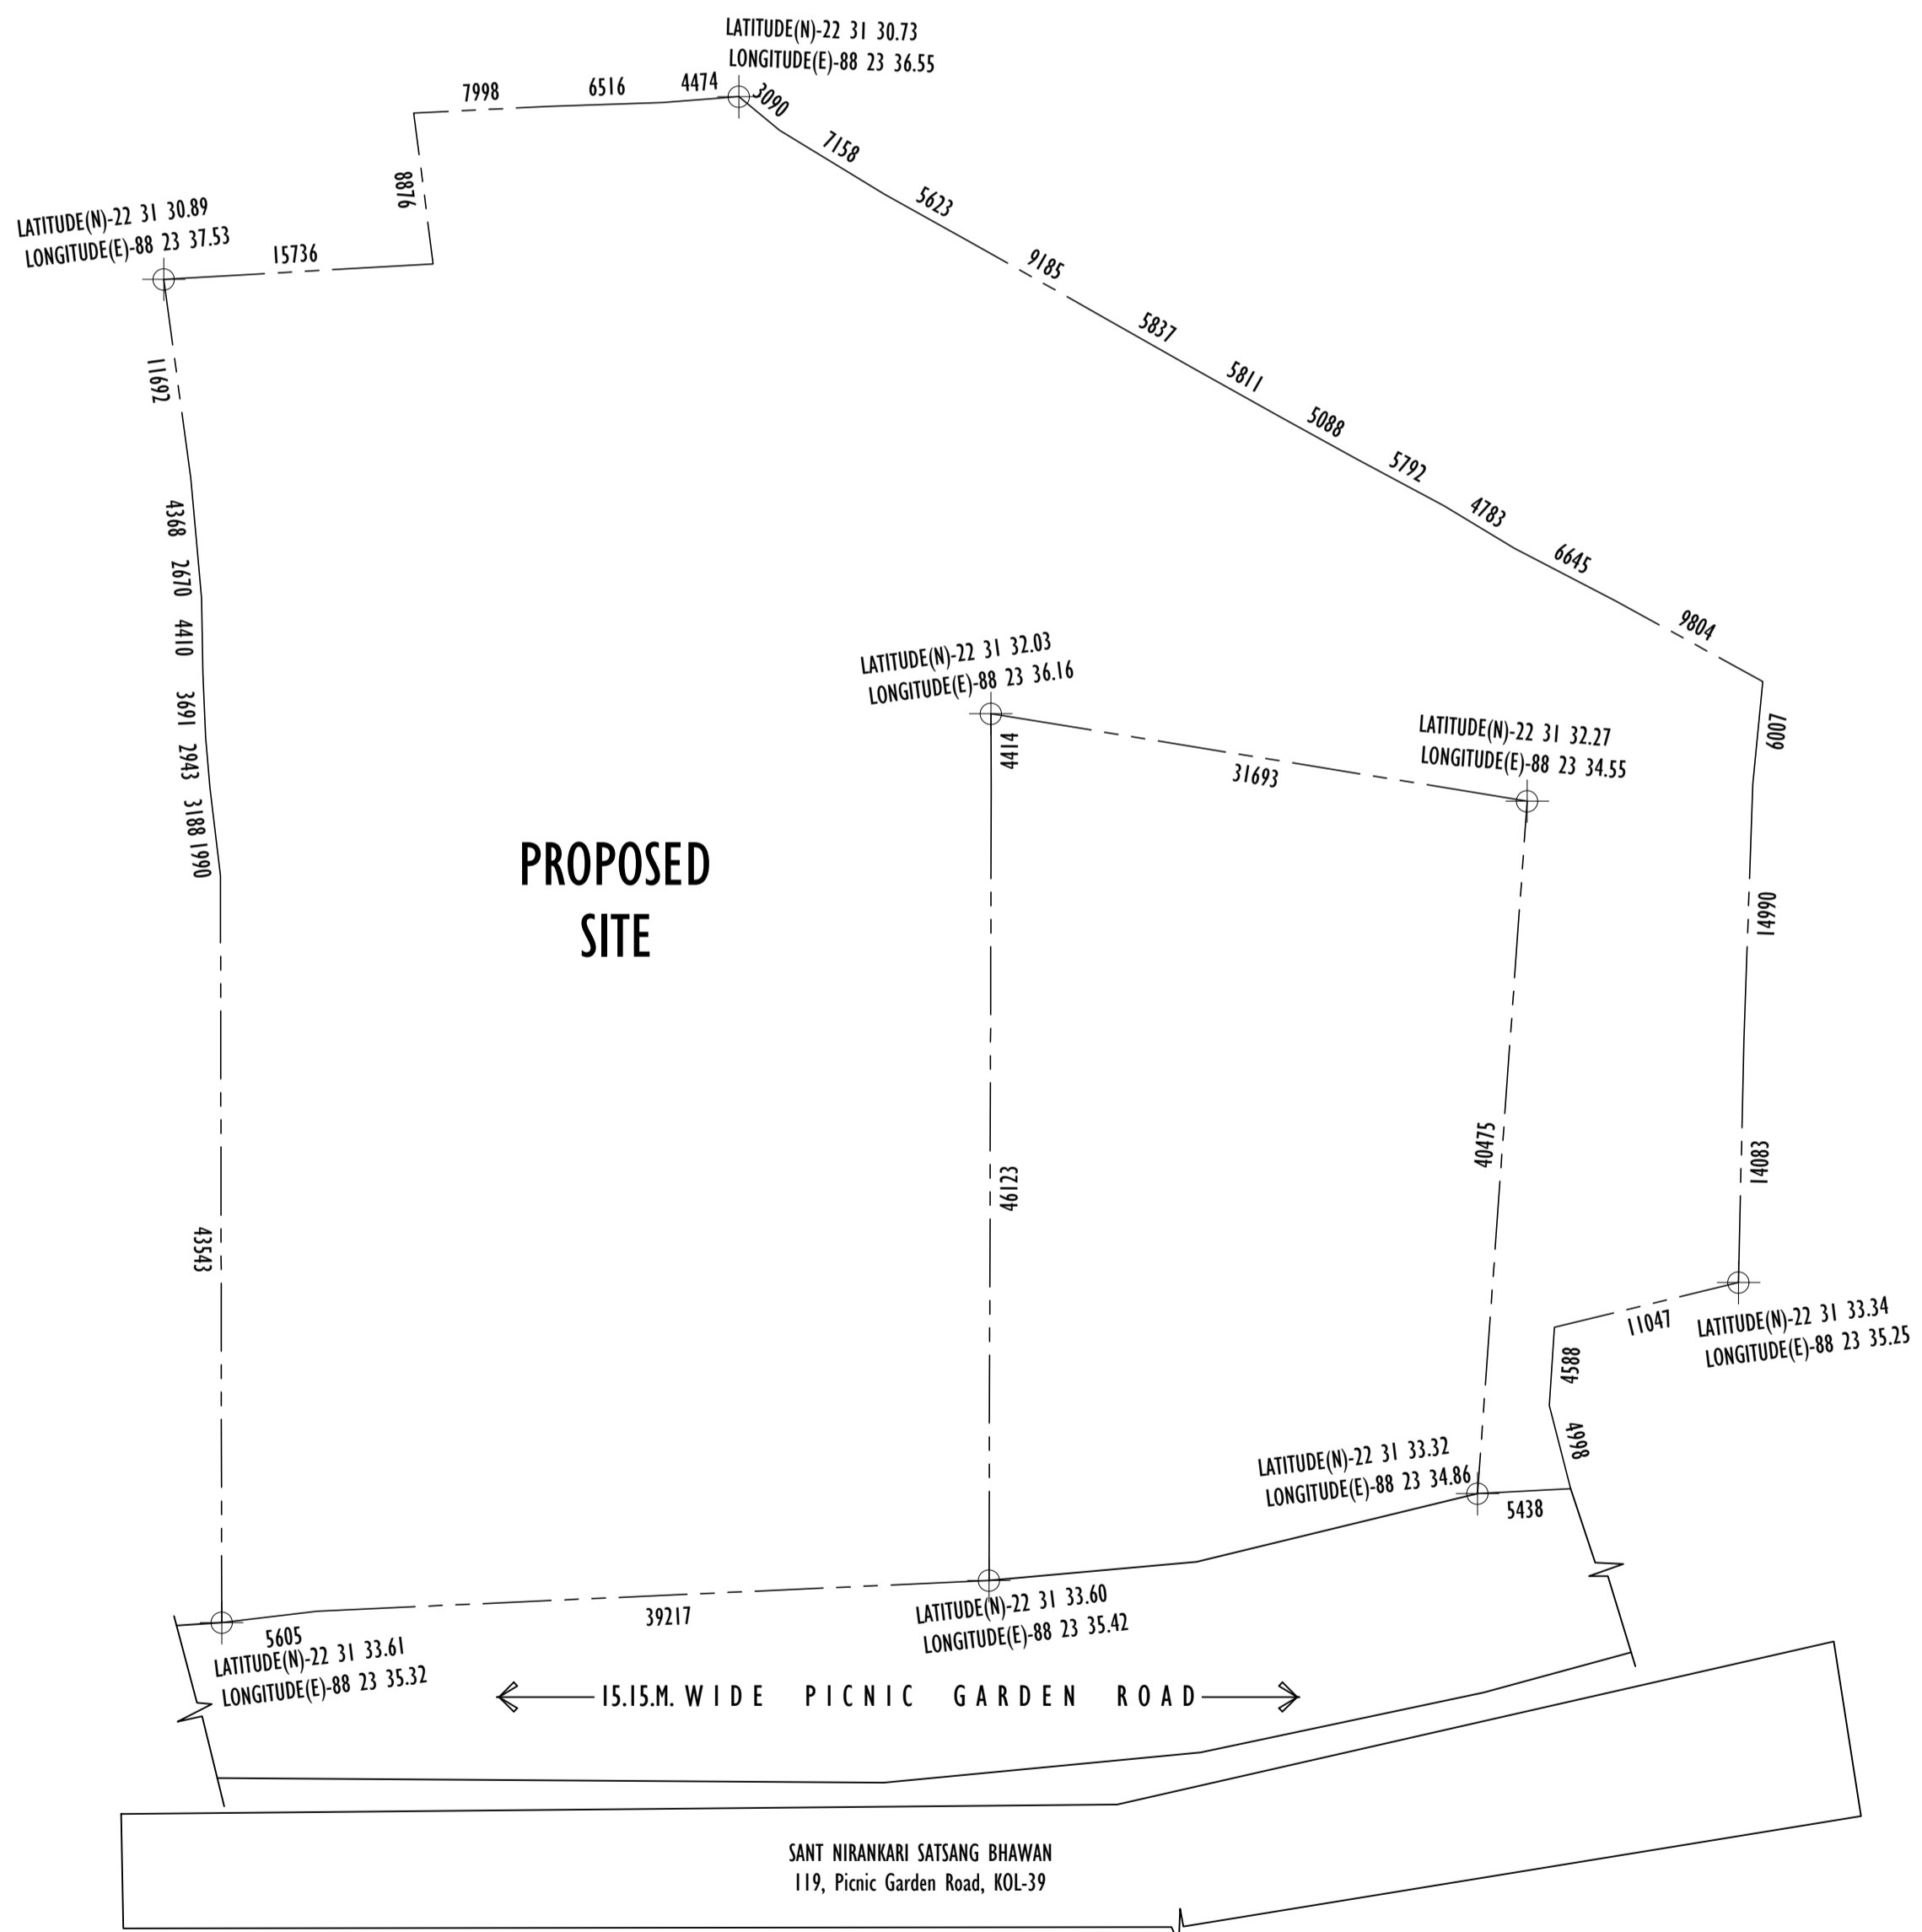

PROPOSED B+G+32 STORIED RESIDENTIAL BUILDING AT PREM. NO - 1806, LASKARHAT, WARD NO - 107, BOROUGH NO - XII. KOLKATA - 700039, P.S - KASBA.

LOCATION PLAN
SCALE - 1:600