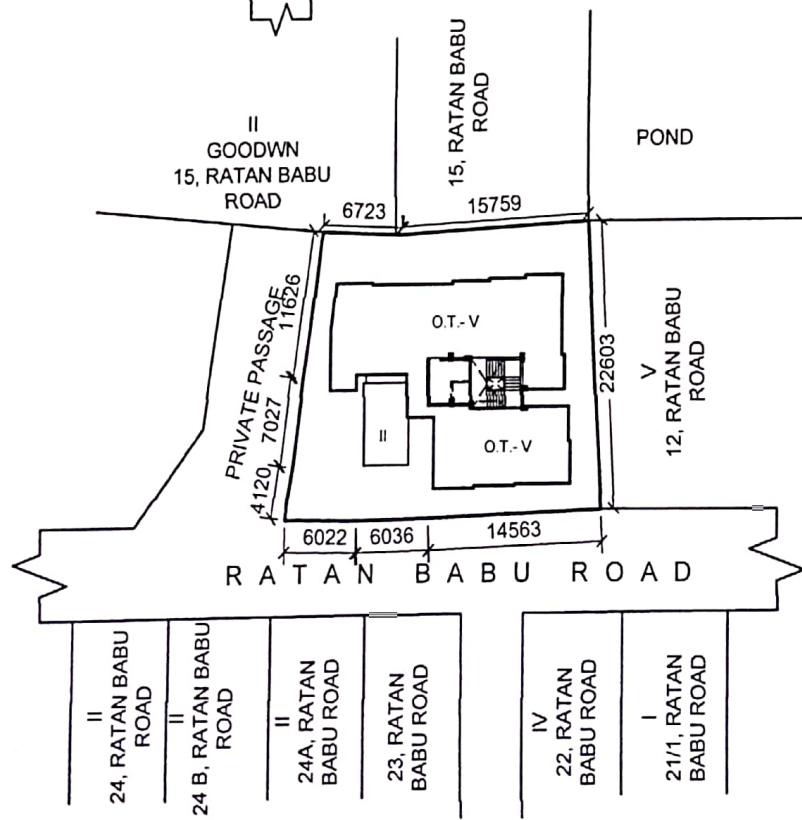

**LOCATION MAP FOR PREMISES NO 11, RATAN BABU ROAD, P.S. - COSSIPORE, KOLKATA- 700002, WARD NO.- 01, BOROUGH-I. 22.63° N, 88.37° E**

*R. K. Basak*

ME (Structure) FIE (Architectural),  
FIE (Civil), B.Sc. Chartered Engg. (Ind.)  
Licence Building Surveyor  
Class-I. No -1388