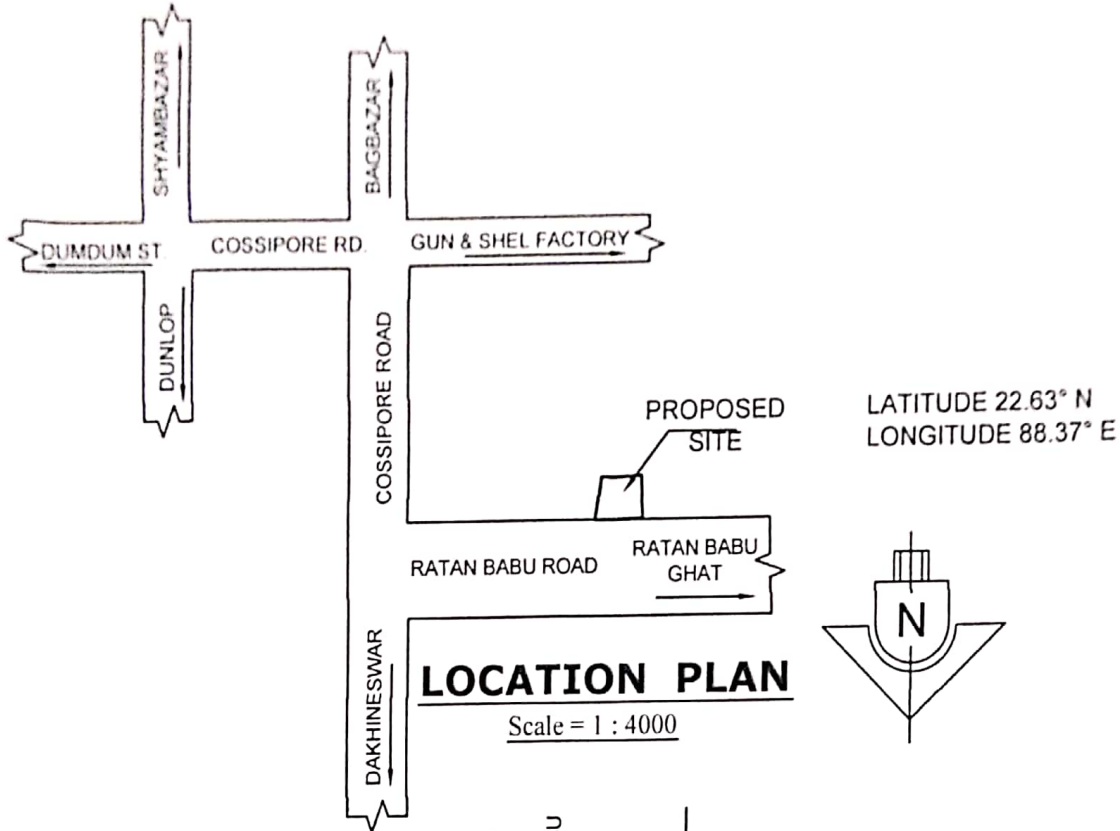

**LOCATION MAP FOR PREMISES NO 11, RATAN BABU ROAD, P.S. - COSSIPORE, KOLKATA- 700002, WARD NO.- 01, BOROUGH-I. 22.63° N, 88.37° E**

*R. K. Basak*

ME (Structure) FIE (Architectural),  
FIE (Civil), B.Sc. Chartered Engg. (Ind.)  
Licence Building Surveyor  
Class-I. No -1388