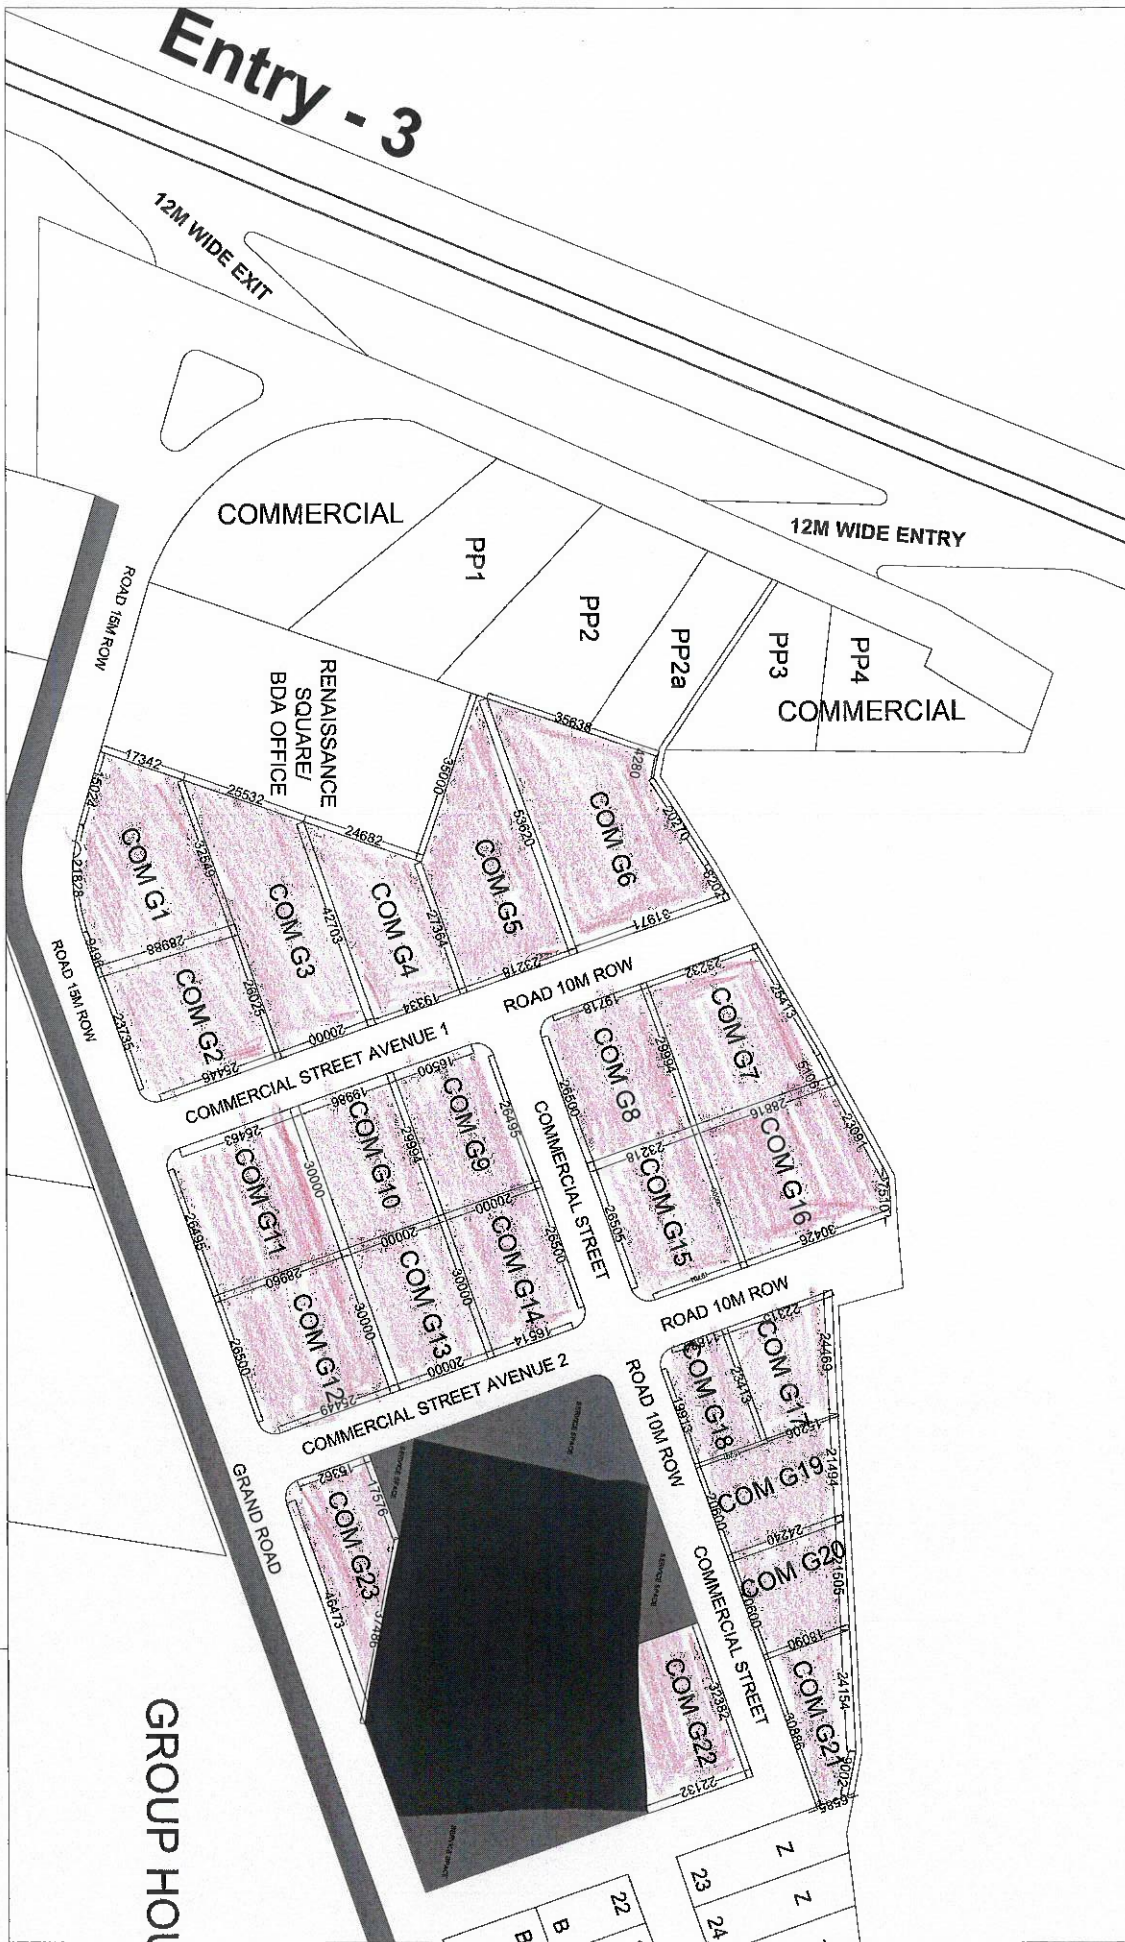

Entry - 3

NORTH

NOTE: ALL DIMENSIONS ARE IN MM.

PROJECT : COMMERCIAL PLOT AT MOUZA
 GODA, KANTRAPOTA, JUSUFABAD, NABABHAT,
 P.S BURDWAN, DIST -PURBA BURDWAN, WEST
 BENGAL