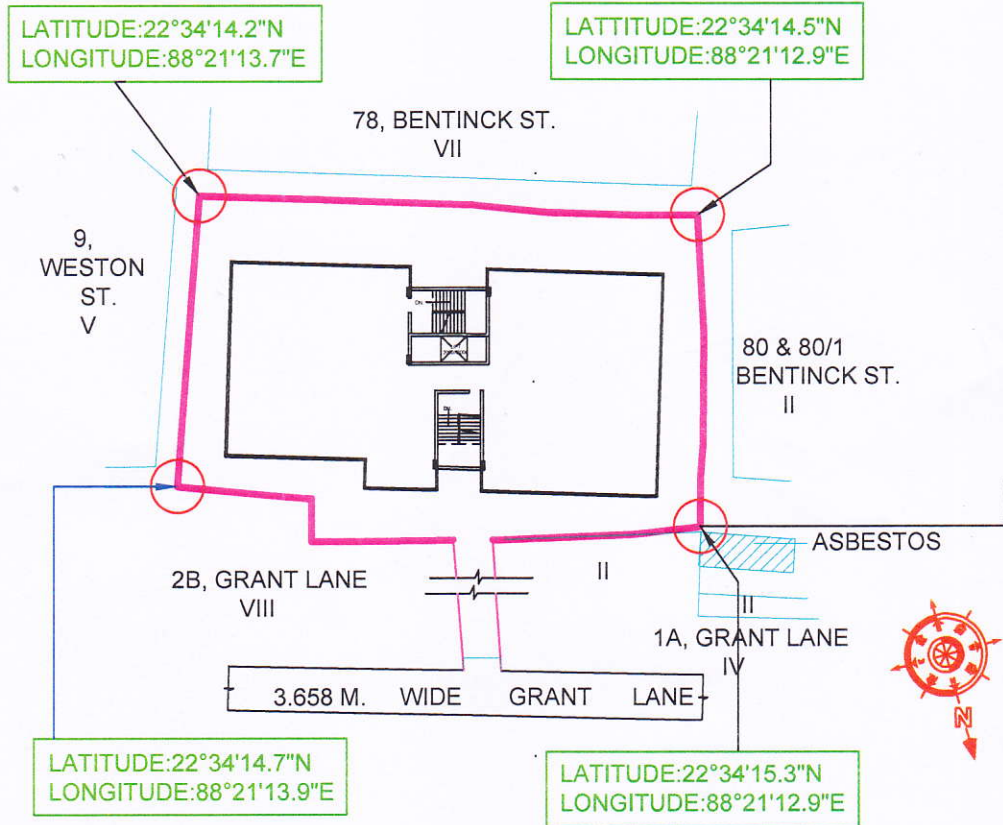

Date: 9/11/2018

Ref.: Shree Krishna Square, 2A, Grant Lane, P.S. Bowbazar, Kolkata-700012.

For Shree Krishna Construction

Jaikishan Poddar

Authorised Signatory

JAIKISHAN PODDAR

Authorised Signatory

SITE PLAN