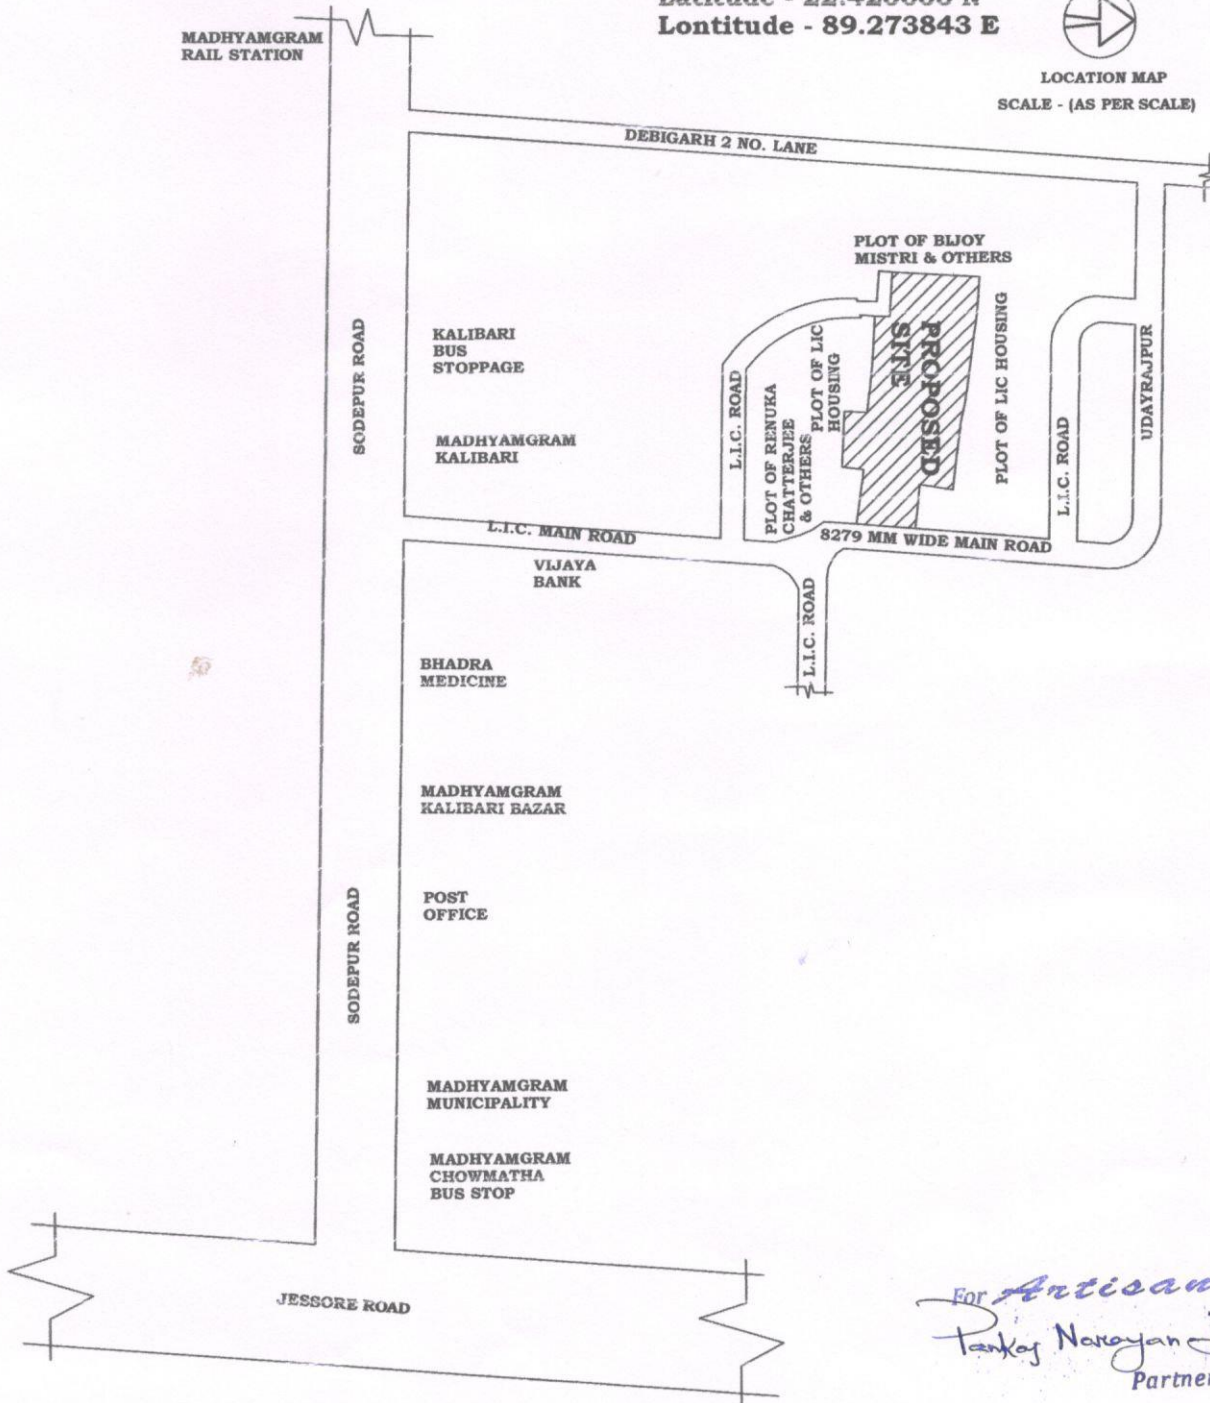

Location details of the Project (ARTISAN RESIDENCY), with clear demarcation of Land dedicated for the Project Development alongwith its boundaries including the Latitude & Longitude of end-points of the Project (ARTISAN RESIDENCY).

Latitude - 22.420005 N
Longitude - 89.273843 E

LOCATION MAP
SCALE - (AS PER SCALE)

For Artisan
Tankaj Narayan Datta.
Partner