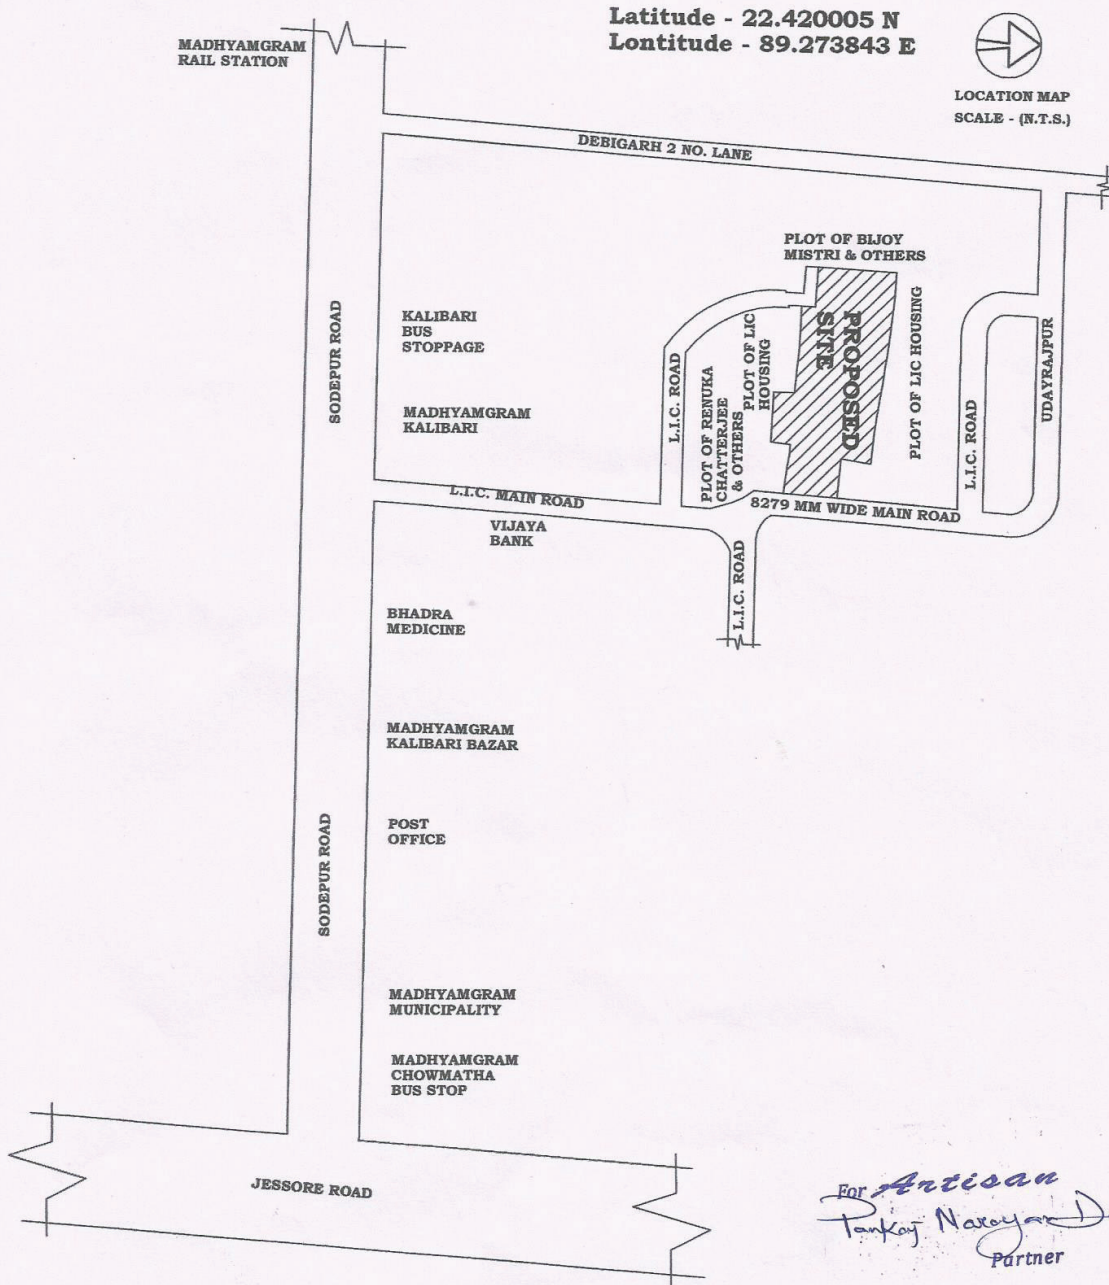

Location details of the Project, with clear demarcation of Land dedicated for the Project Development along with its boundaries including the Latitude & Longitude of end-points of the Project

For Artisan
Tanuj Narayan Datta
Partner