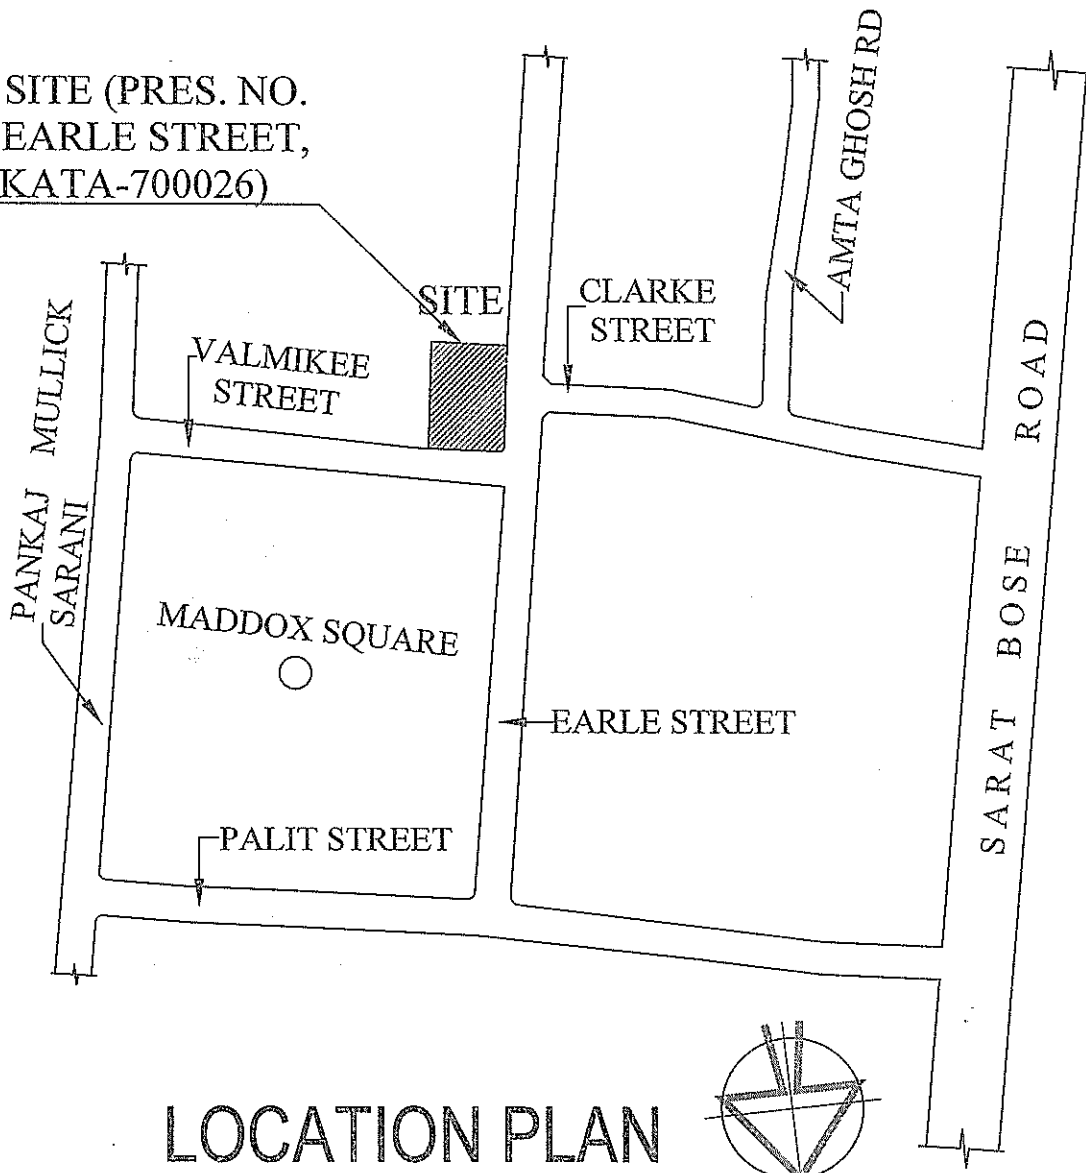

THE SITE (PRES. NO.
14A, EARLE STREET,
KOLKATA-700026)

LOCATION PLAN

SCALE - 1:4000

PS GROUP REALTY PVT. LTD.

Ravi Kumar Dey

Director