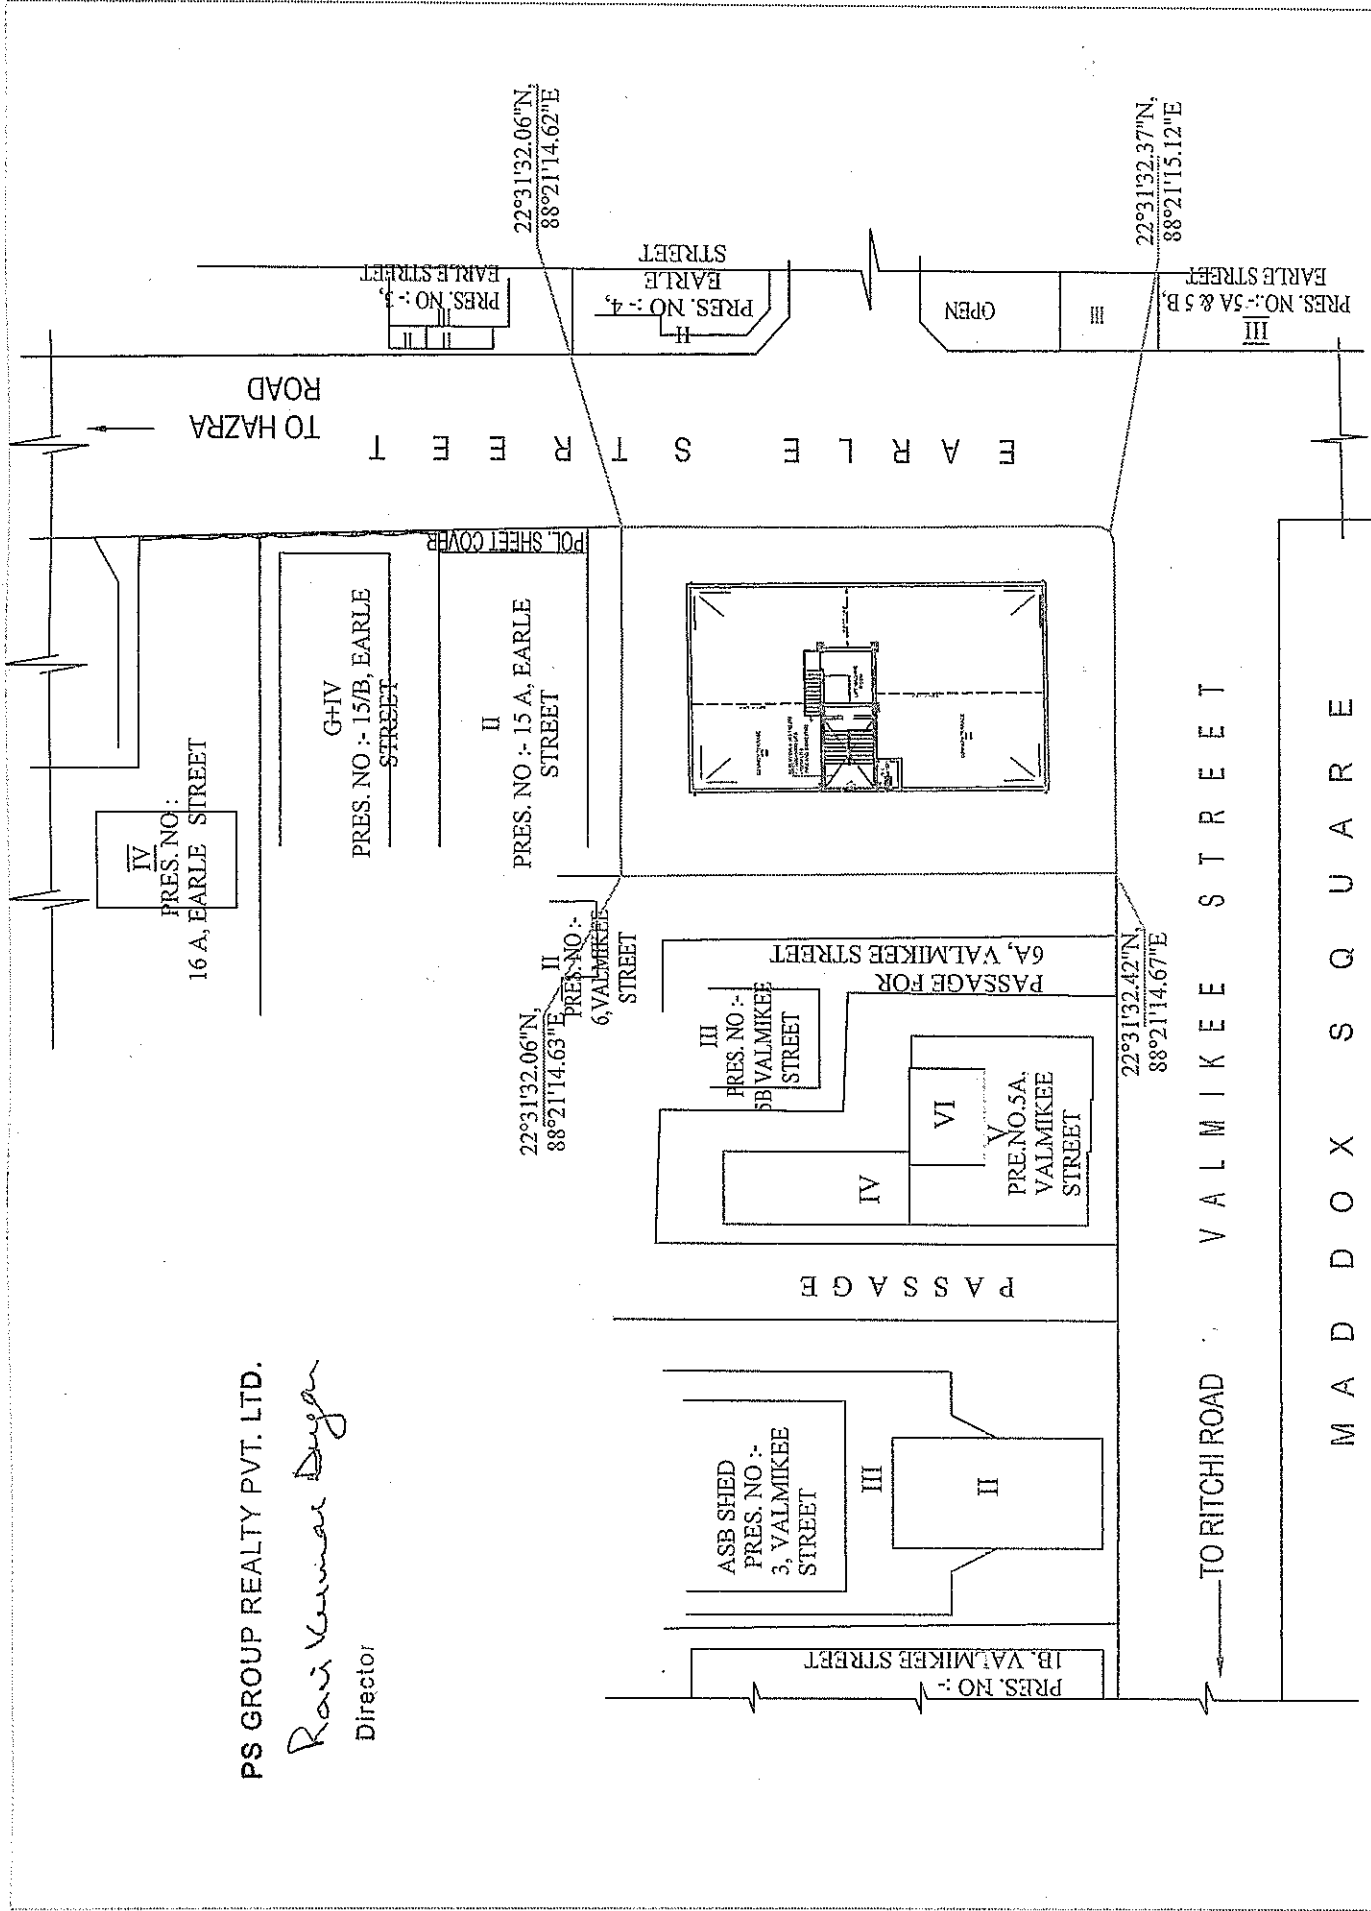

PS GROUP REALTY PVT. LTD.

Ravi Kumar Deyan

Director

SITE PLAN

SCALE - 1:600