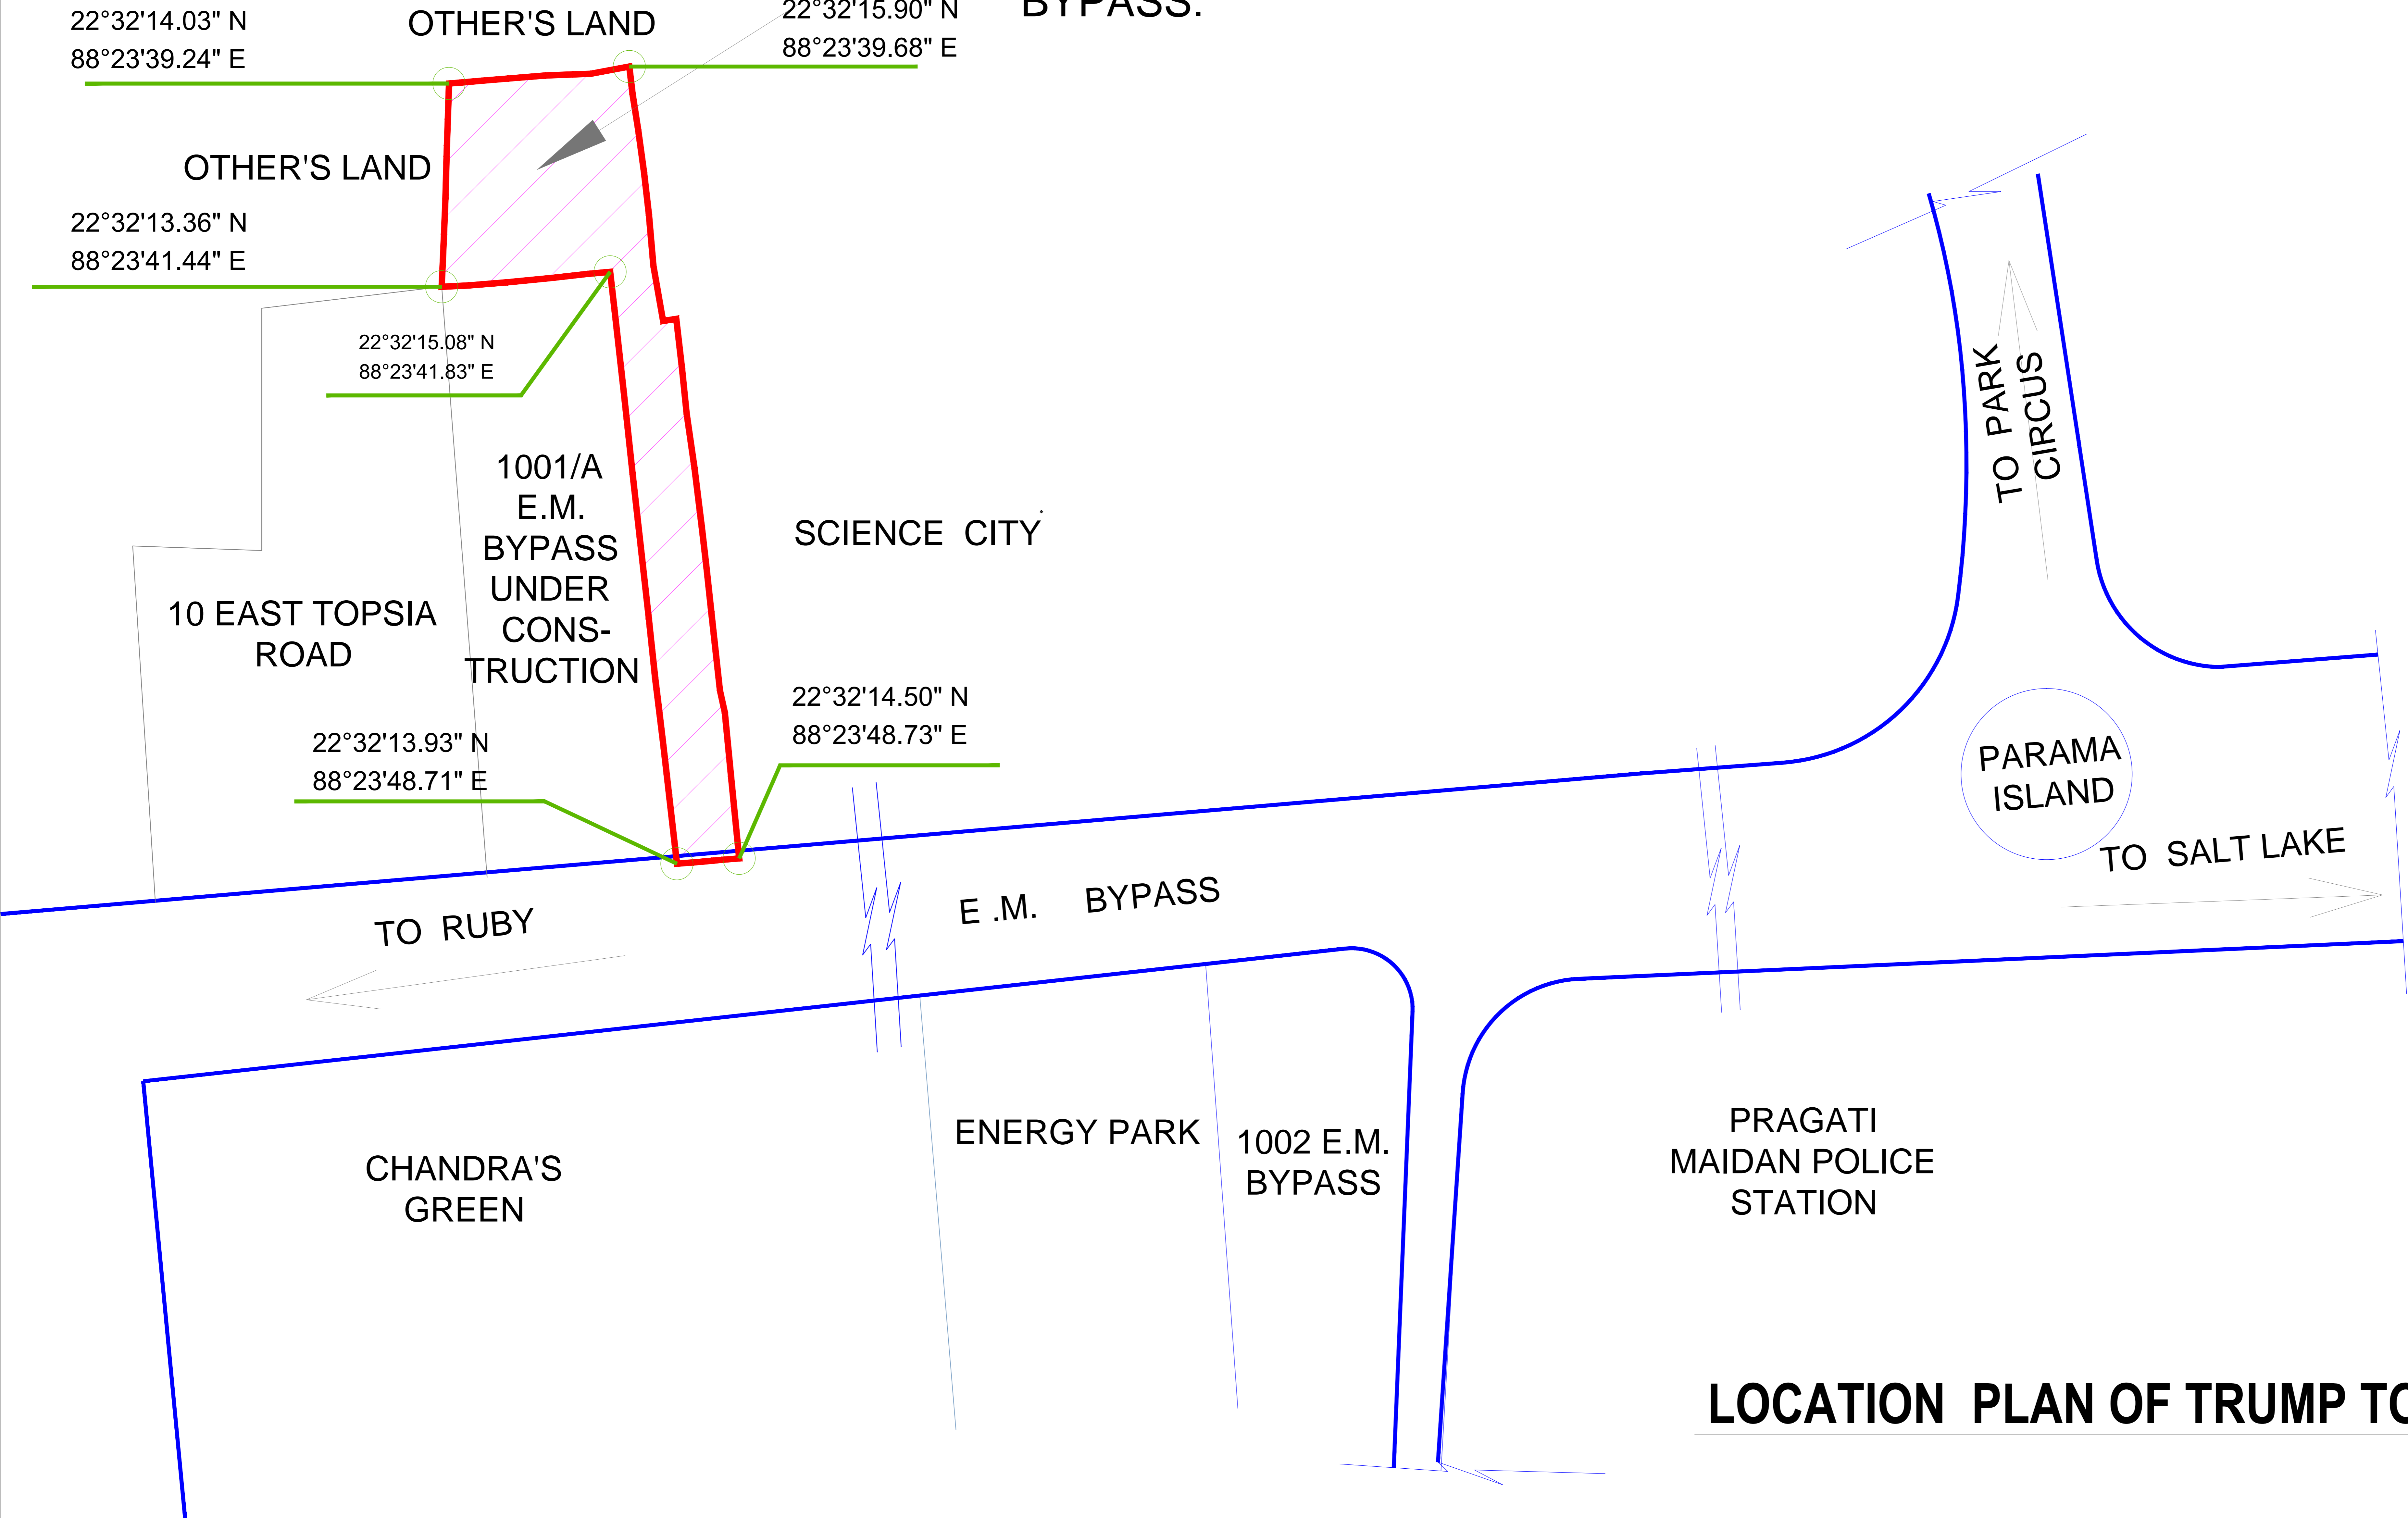

PROPOSED SITE
991, EASTERN
METROPOLITAN
BYPASS.

LOCATION PLAN OF TRUMP TOWER KOLKATA