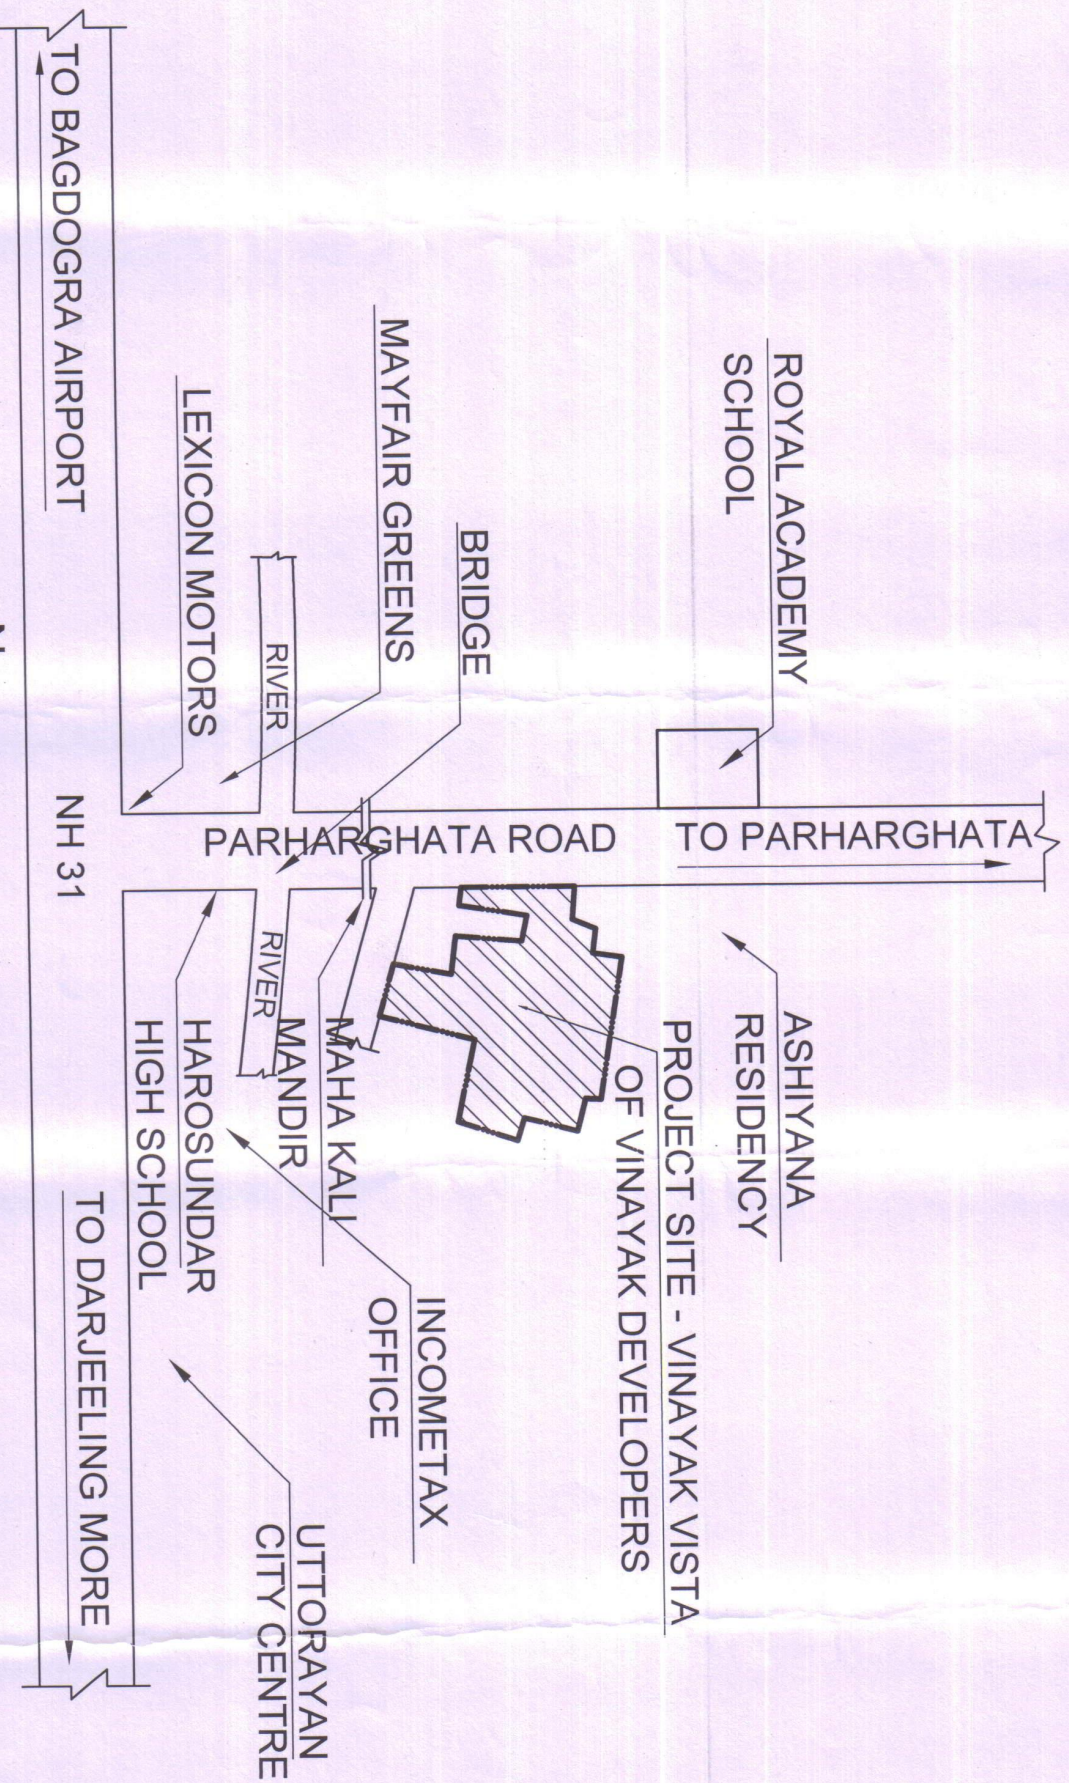

LOCATION MAP FOR VINAYAK VISTA - a project of VINAYAK DEVELOPERS PVT LTD
PATHARGHATA ROAD, PO & PS MATIGARA, DIST DARJEELING, PIN - 734010

KEY PLAN

NOT TO SCALE