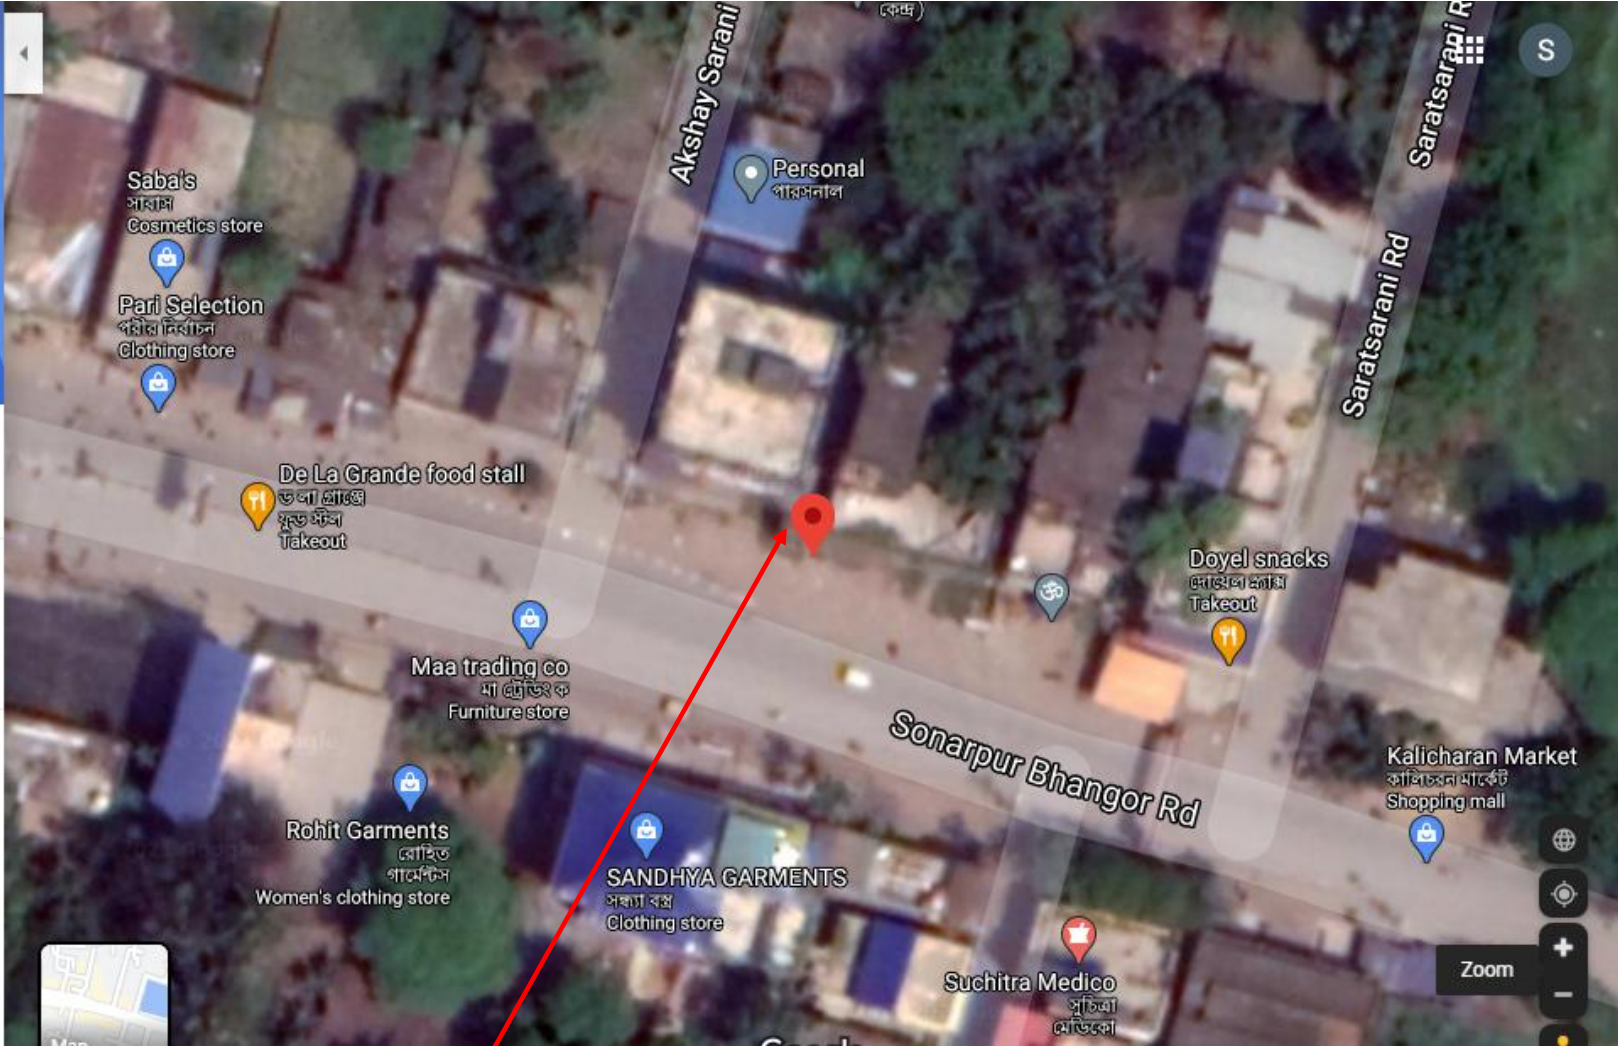

22.441365, 88.436112

22°26'28.9"N 88°26'10.0"E
22.441365, 88.436112

Directions Save Nearby Send to your phone Share

Sonarpur Bhangor Rd, A P Nagar, Kolkata, West Bengal 700150

CCRP+GC Kolkata, West Bengal

Add a missing place

Add your business

**LOCATION
OF
ANNADA KUNTI BHABAN**