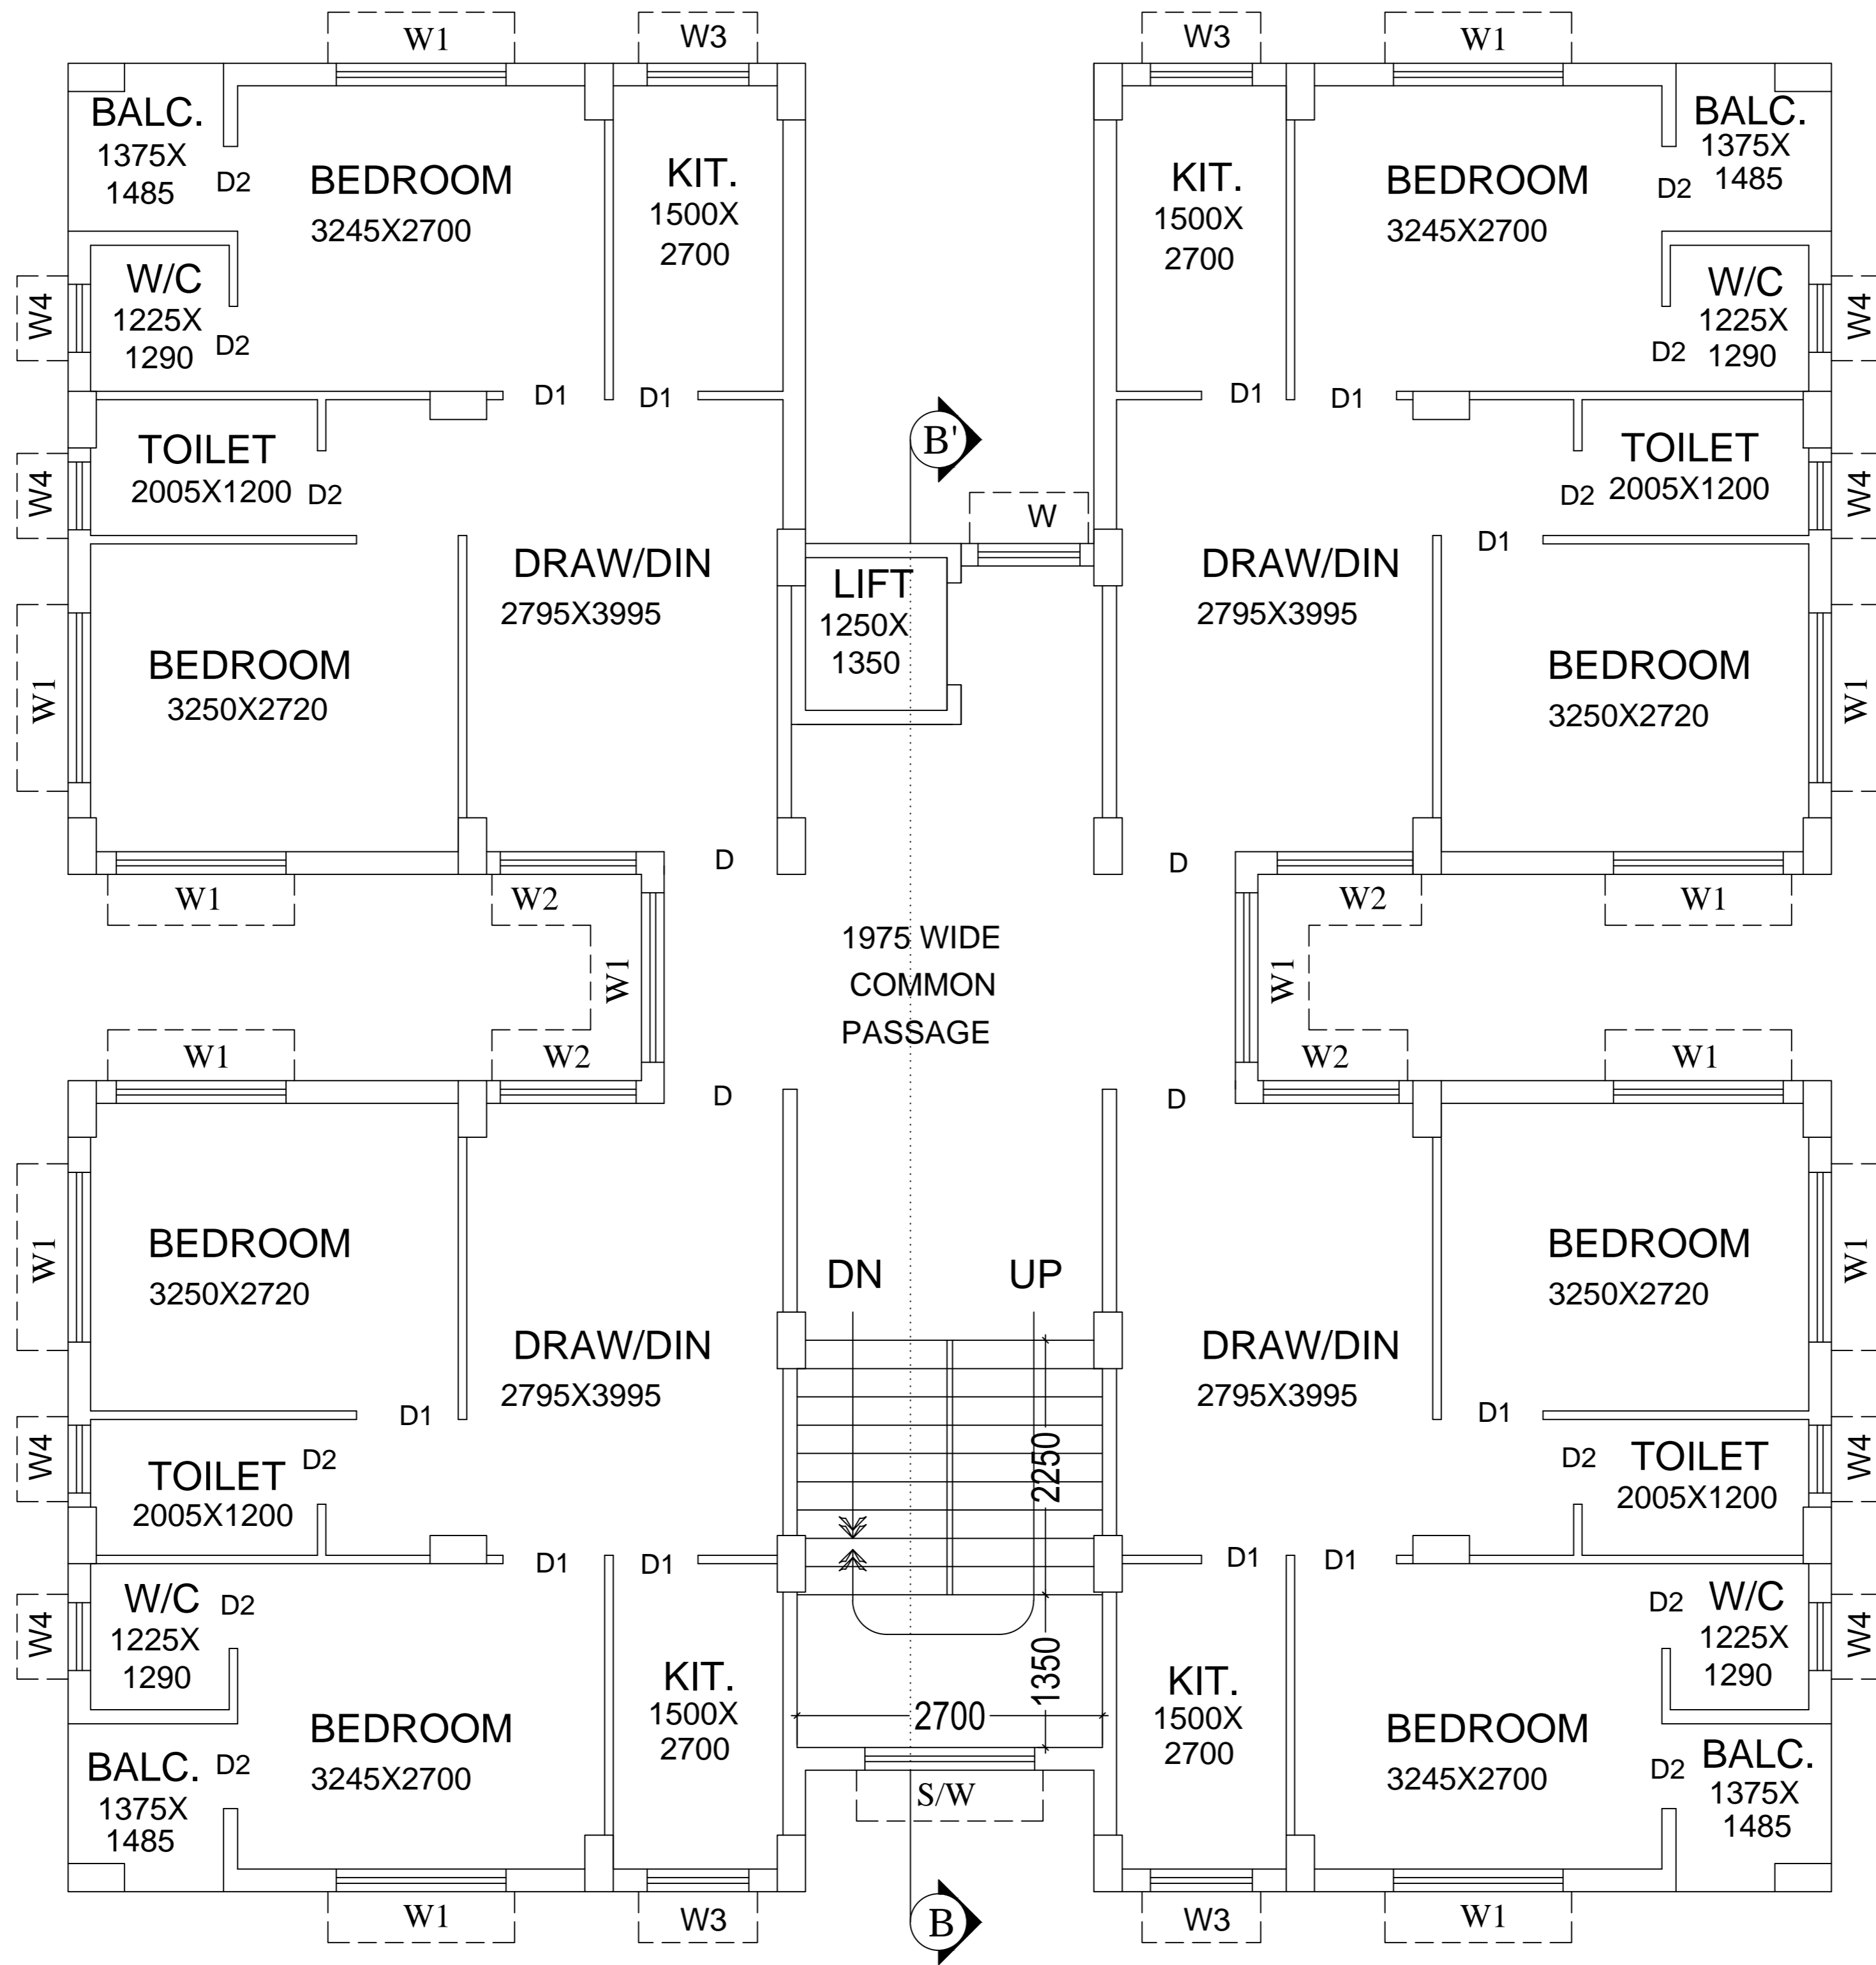

PROJECT NAME - ROYAL ENCLAVE.

CONTENTS:- TOWER - 8

TYP.(1st TO 4th) FLOOR PLAN

SCALE - 1:100