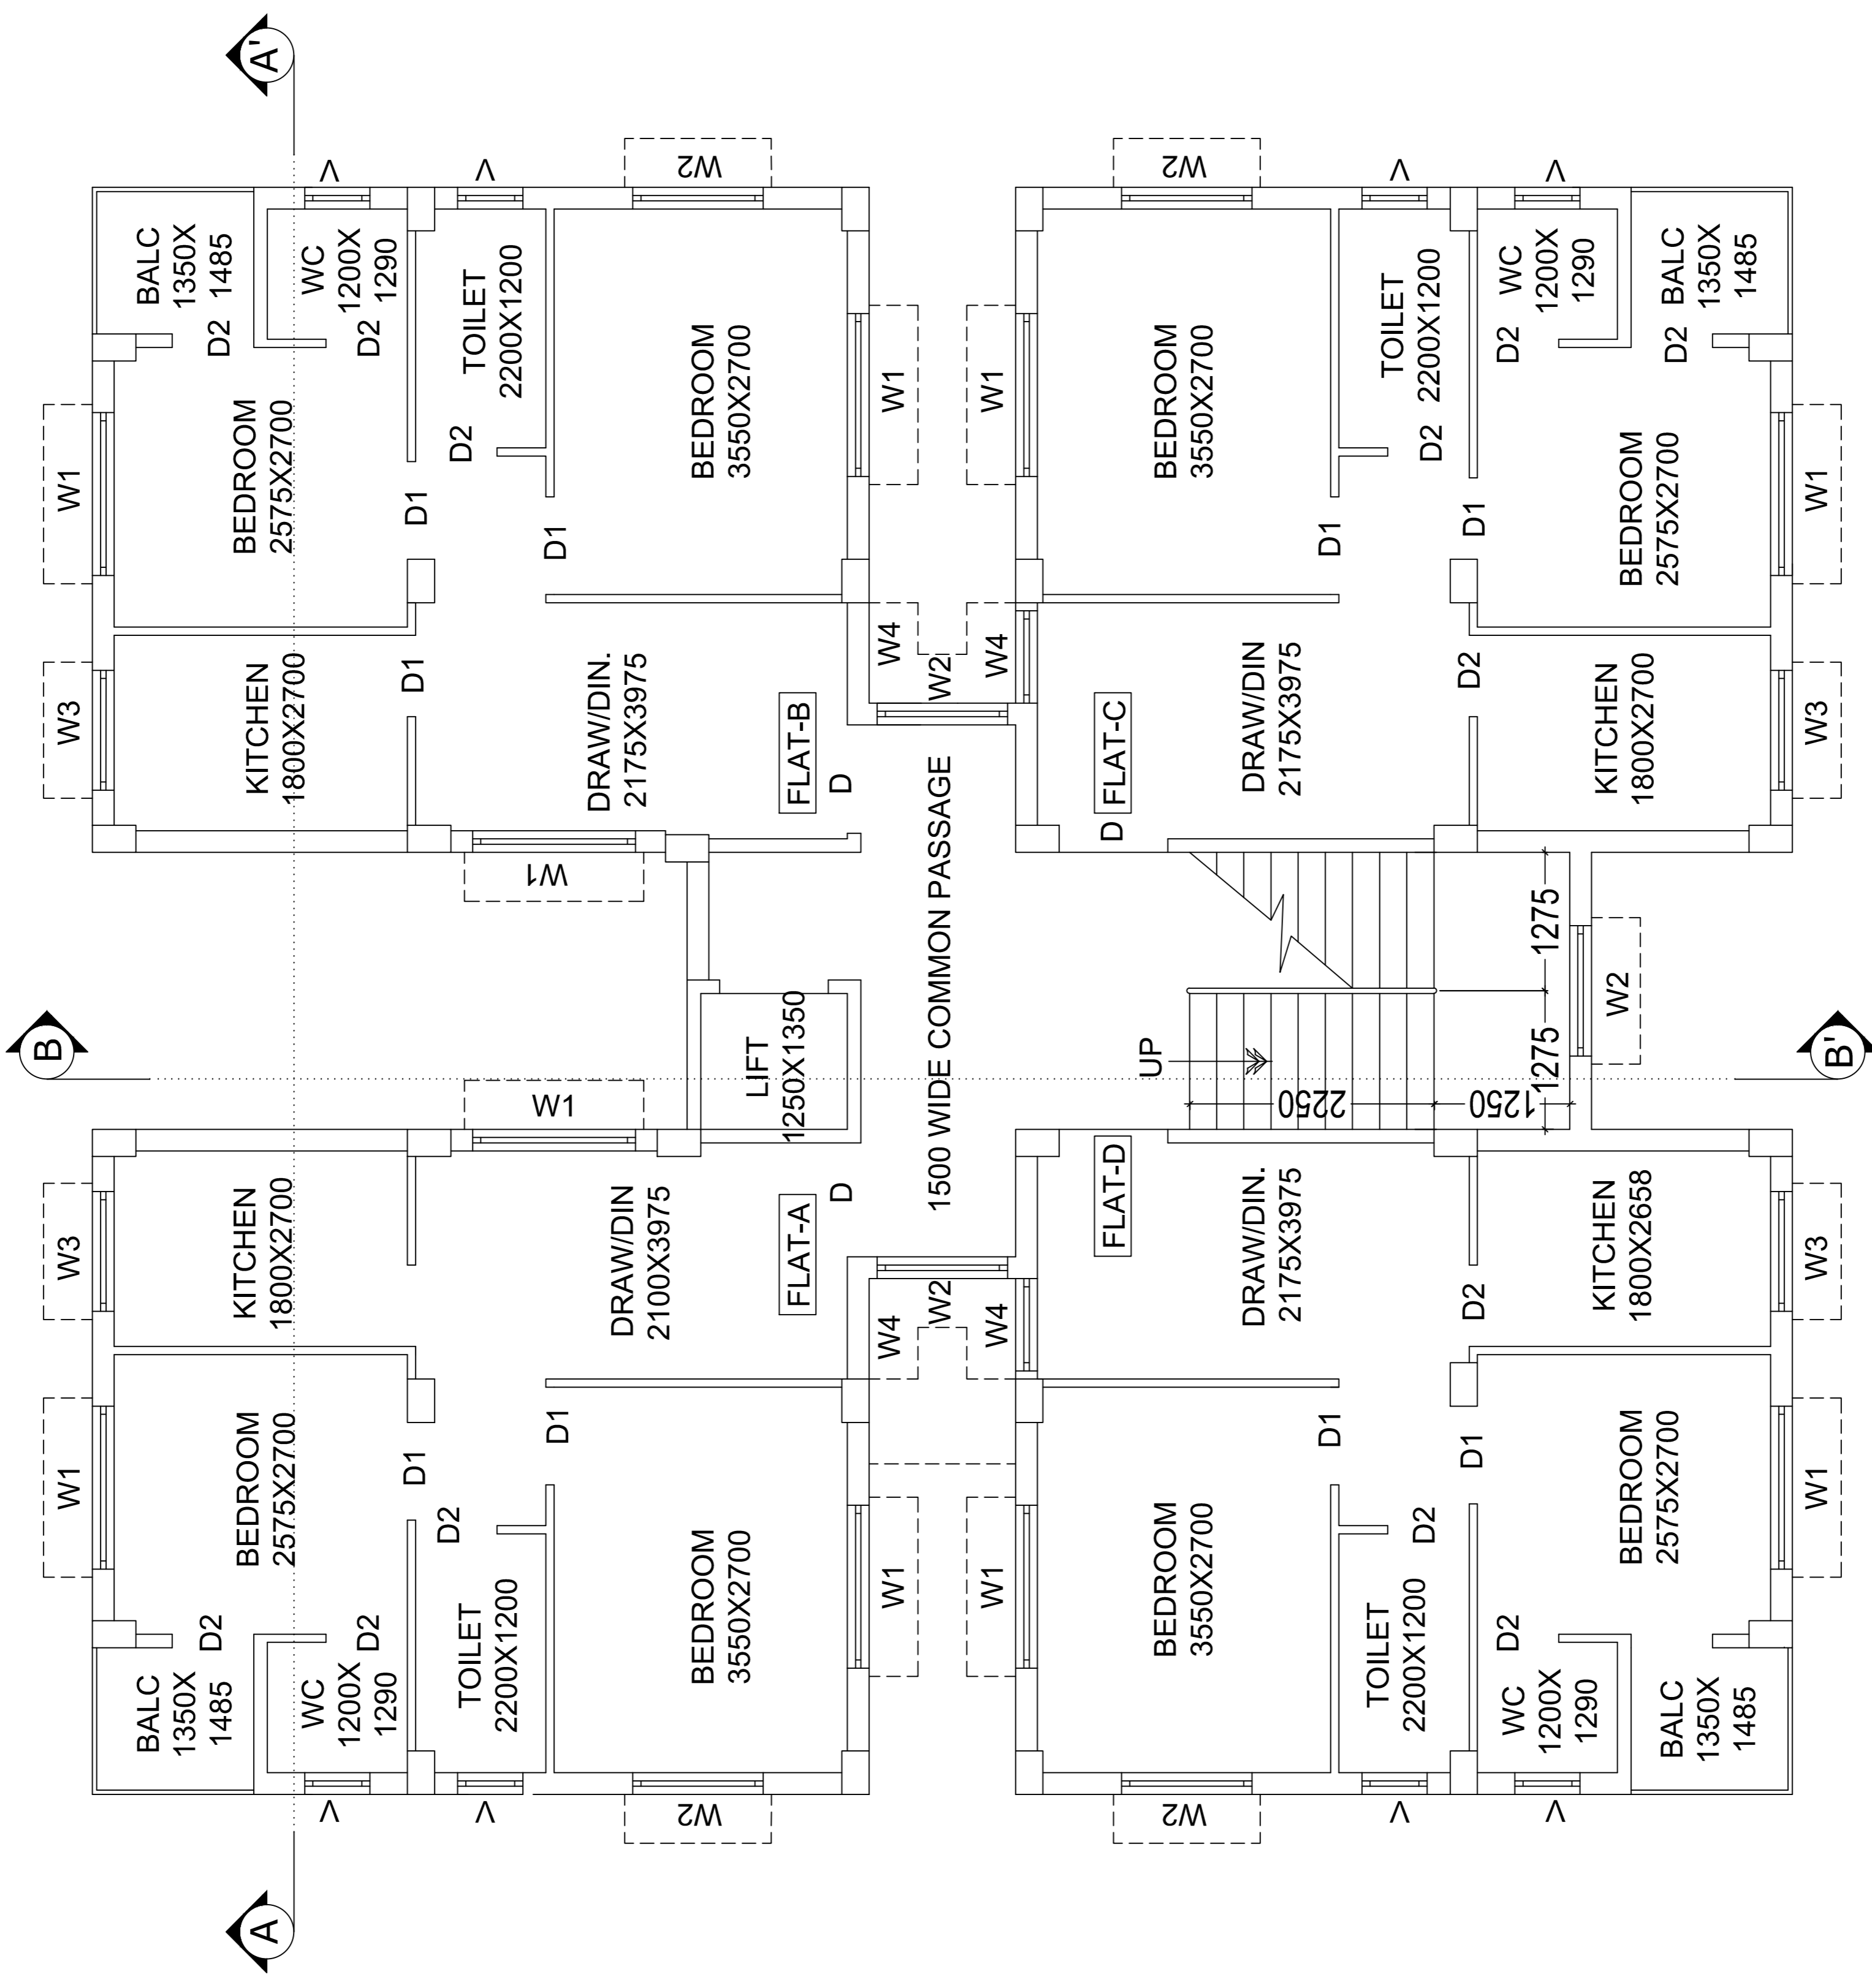

PROJECT NAME - ROYAL ENCLAVE.
CONTENTS:- TOWER - 7

SCALE - 1:100

TYPICAL(1st to 4th) FLOOR PLAN
SCALE-1:100