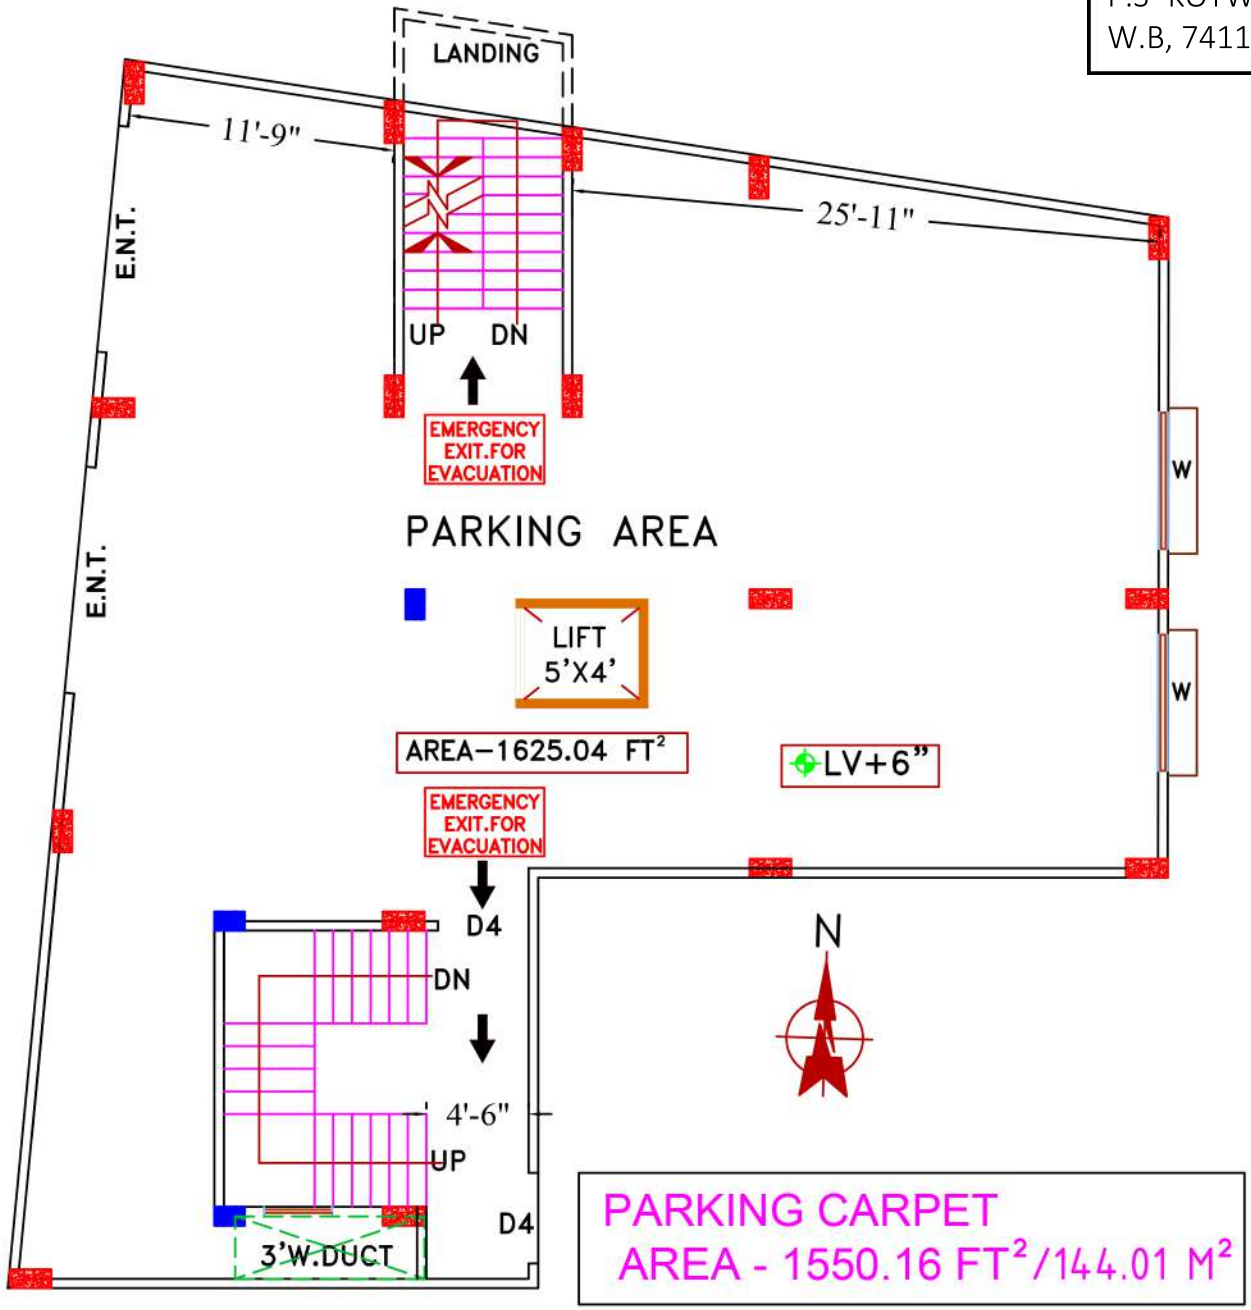

ICON REALITY
 Address :-
 RISHI AUROBINDA ROAD,
 P.O-KRISHNAGAR,
 P.S- KOTWALI, NADIA,
 W.B, 741101

ICON REALITY
Surajyan Roy
 Partner

ICON REALITY
Biswajit Karmaker
 Partner

ICON REALITY
Mala Halder
 Partner