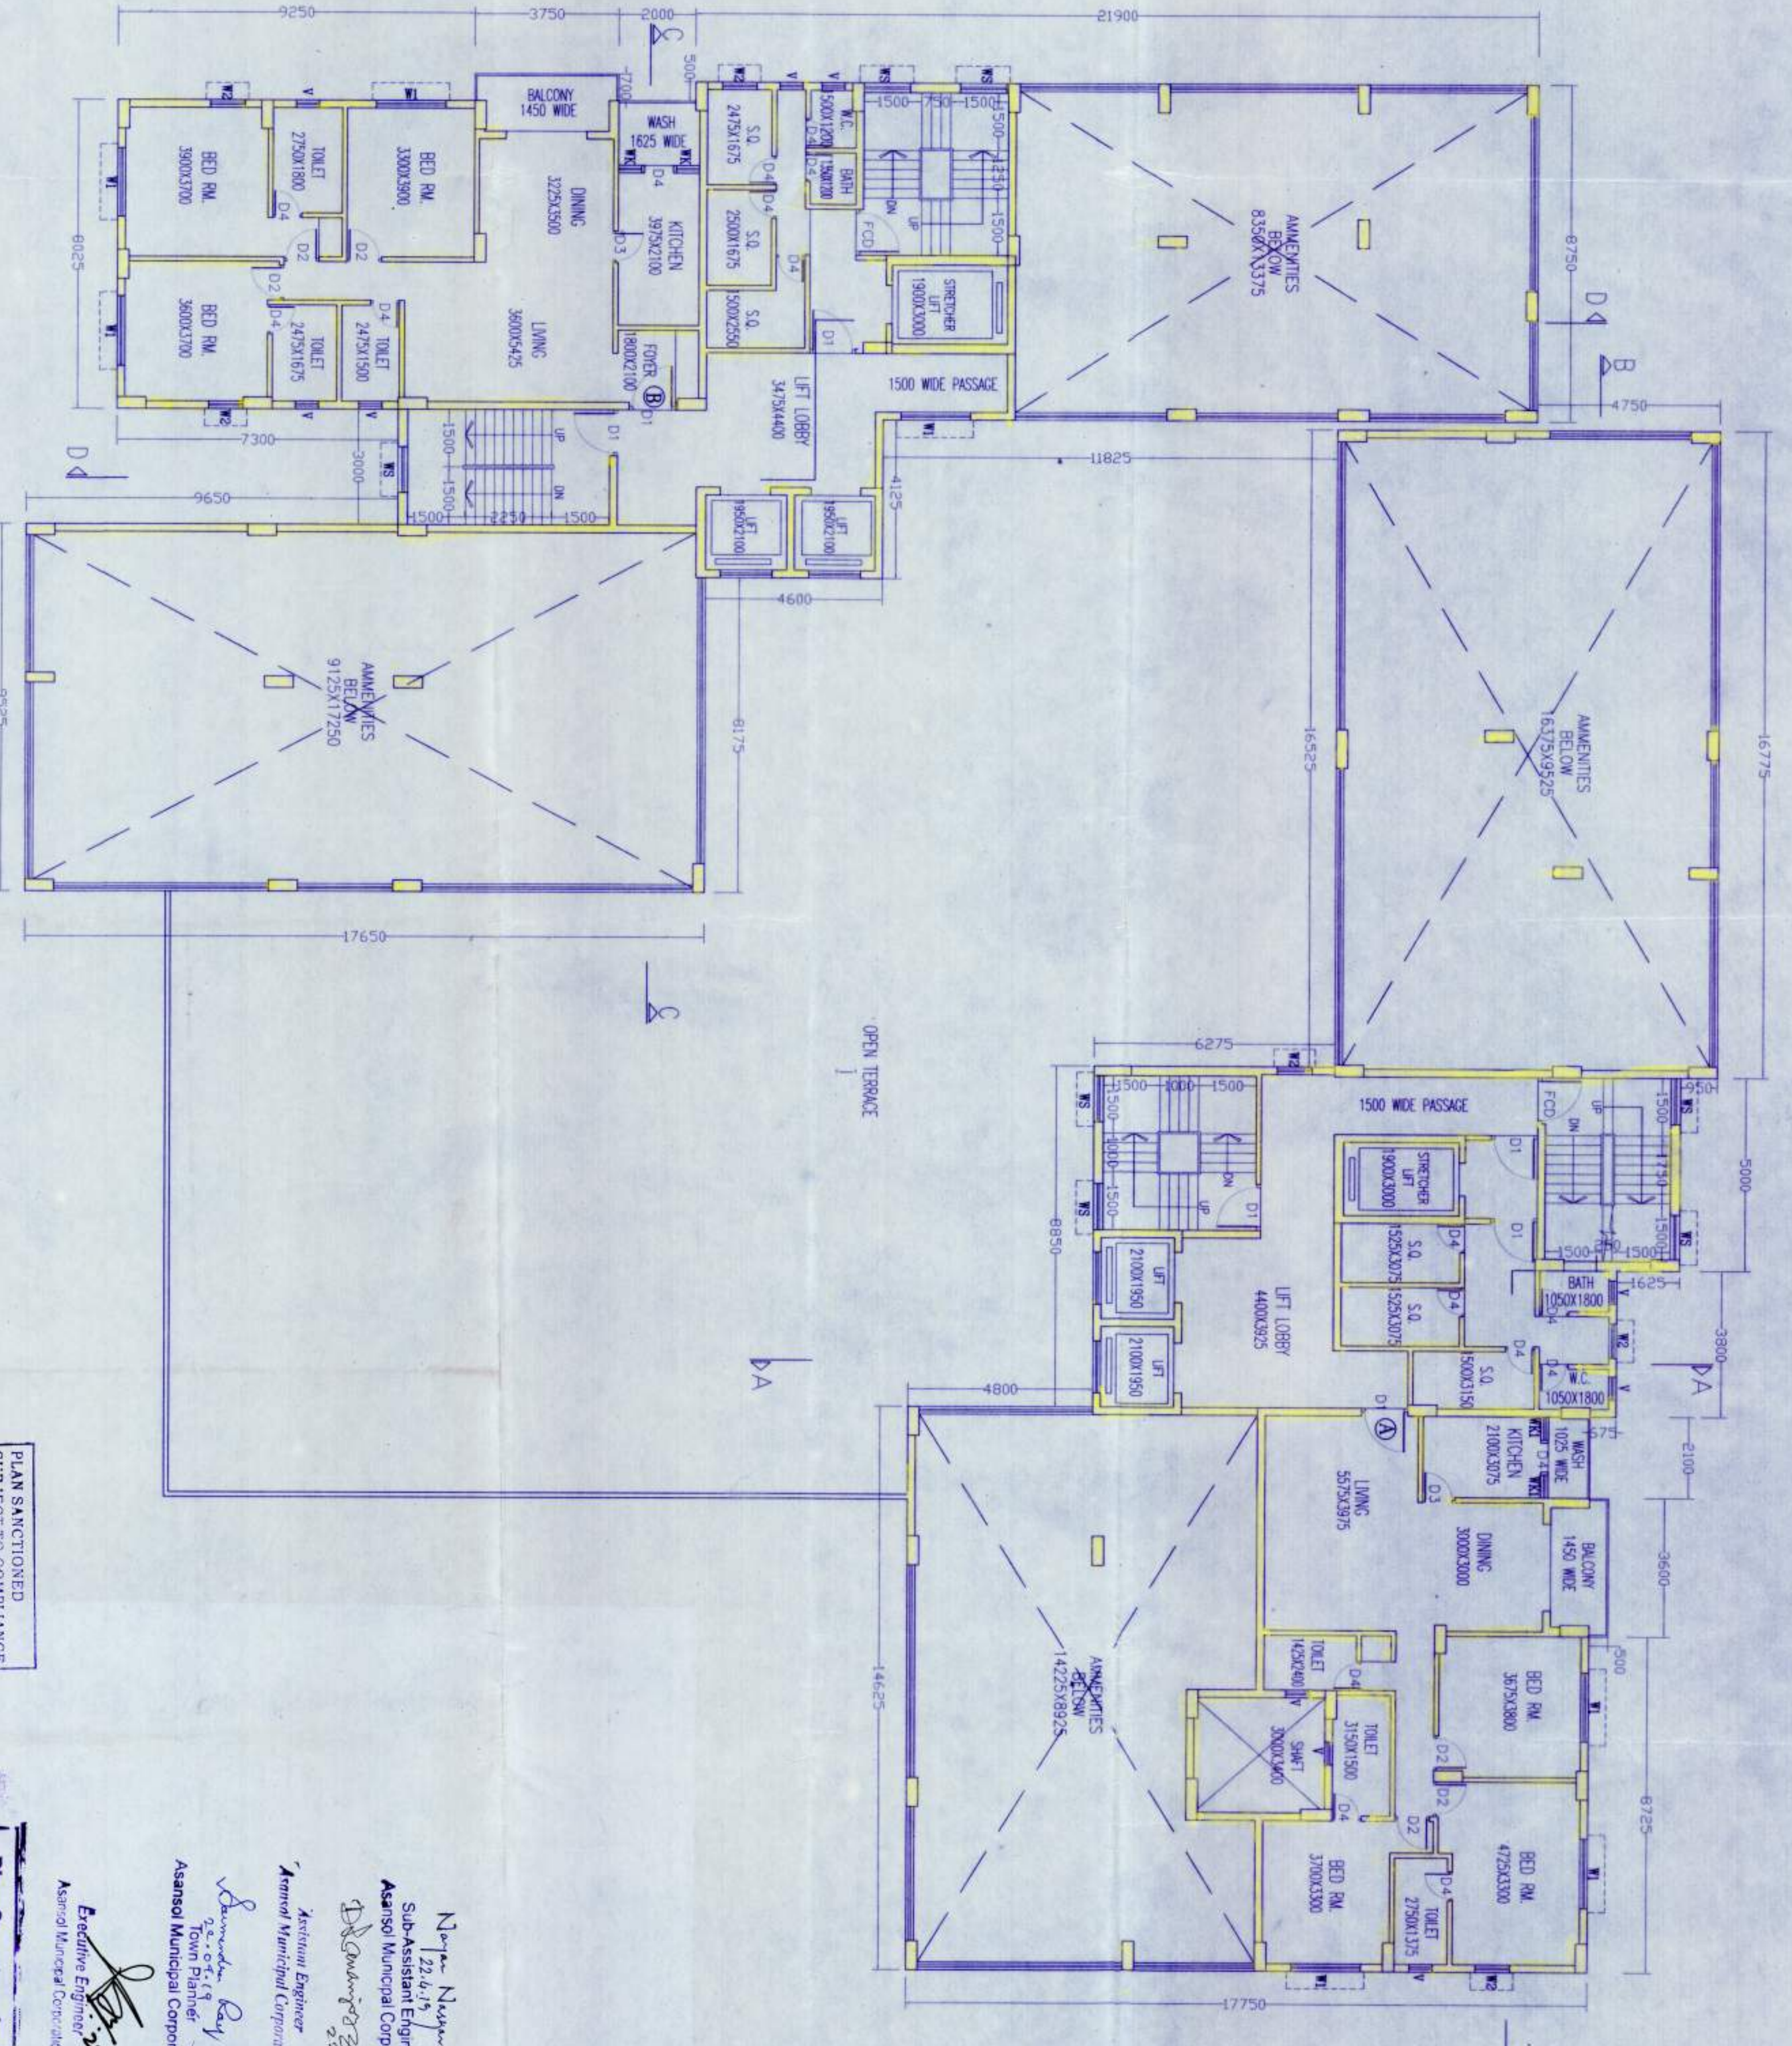

2ND FLOOR PLAN

PLAN SANCTIONED
SUBJECT TO COMPLIANCE
OF PROVISIONS OF
WATER HARVESTING,
PARKING SPACE AND
PLANTATION/GREENBERY

Plan Sanctioned
SECOND FLOOR
Asansol Municipal Corporation

MEMO No. 6382(1)18/Plan/149
DATE: 22.04.19

The sanctioned building plan will remain at Site with the owner. The owner will give notice regarding the commencement of construction of building. Deviation means Demolition.

PUNTIER, CERTIFICATE & ARCHITECTURAL CALCULATION AS PER BUILDING RULES