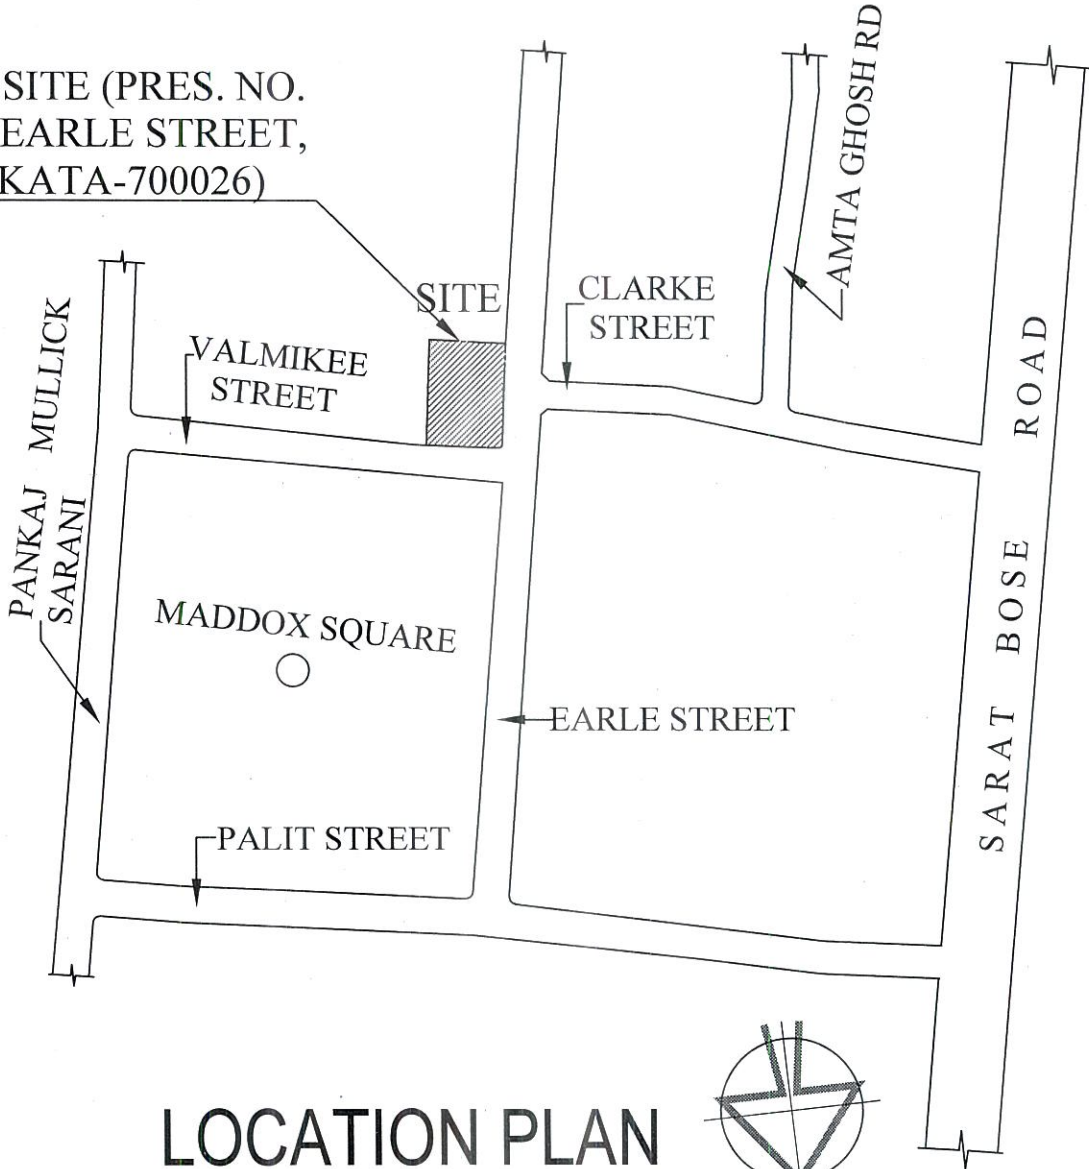

THE SITE (PRES. NO.
14A, EARLE STREET,
KOLKATA-700026)

LOCATION PLAN

SCALE - 1:4000

PS GROUP REALTY PVT. LTD.

Ravi Kumar Dya
Director