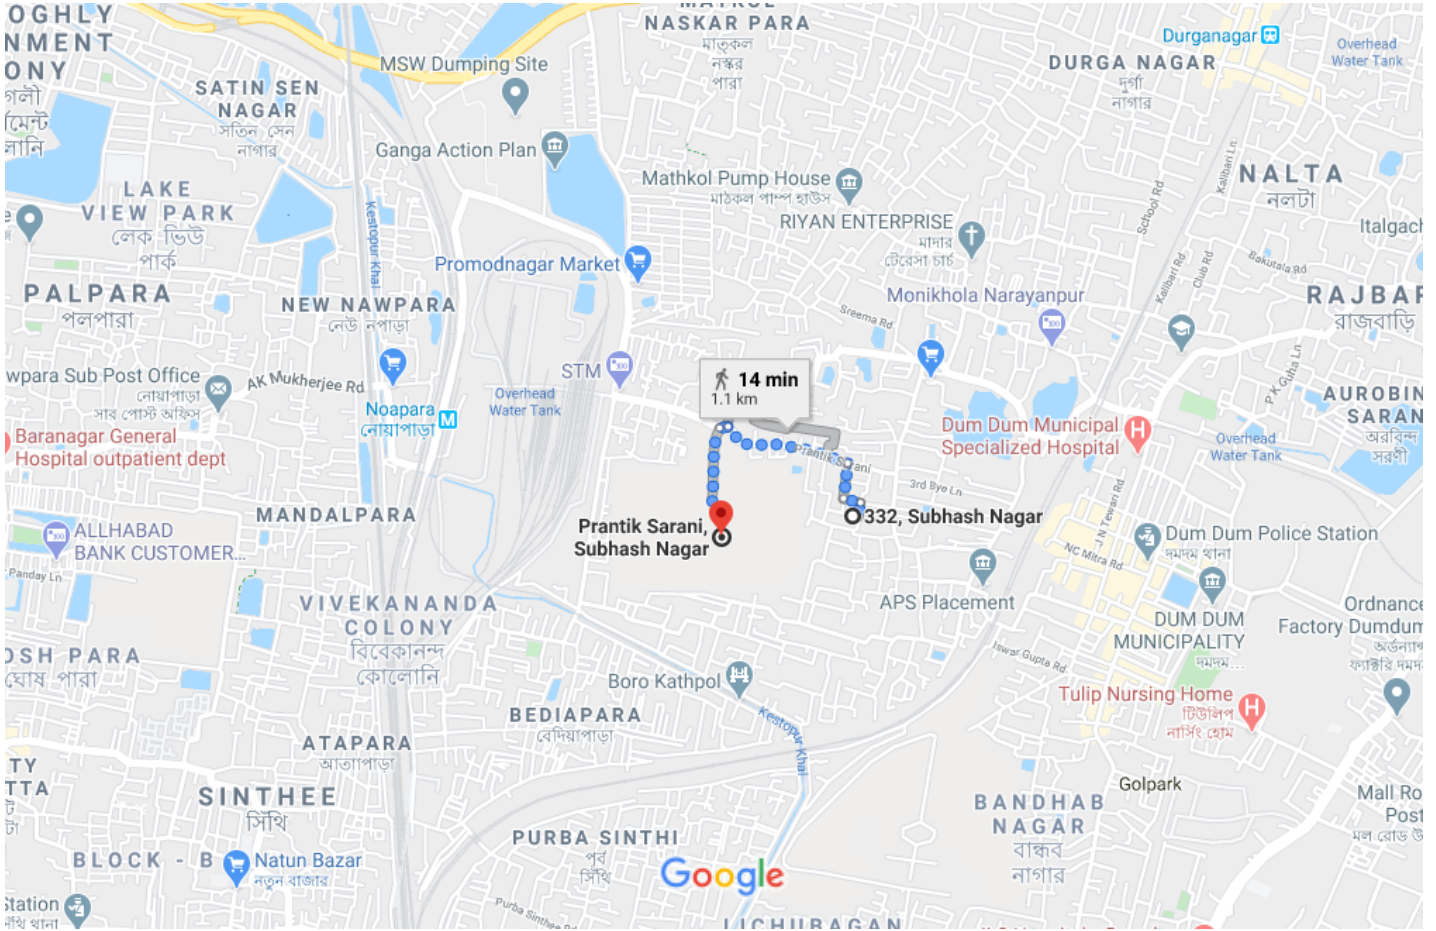

### 332, Subhash Nagar to Prantik Sarani, Subhash Nagar, South Dumdum, West Bengal 700065

Walk 900 m, 11 min

PRATIVA KUNJ, LATITUDE -22.635715, LONGITITE - 88.402422

Map data ©2020 Google 500 m

via Prantik Sarani

11 min

900 m

via Rabindra Sarani

14 min

1.1 km

All routes are mostly flat