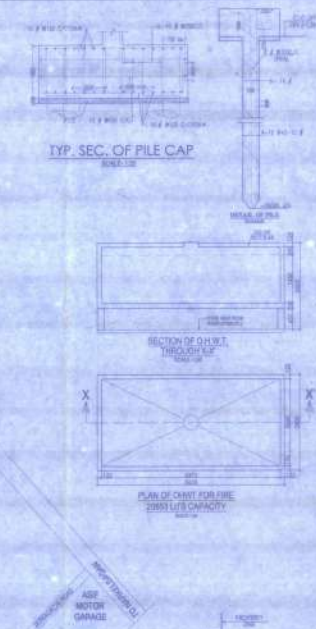

TYP. SEC. OF PILE CAP

SECTION OF CHIMNEY THROUGH X-X

PLAN OF CHIMNEY FOR FIRE USE