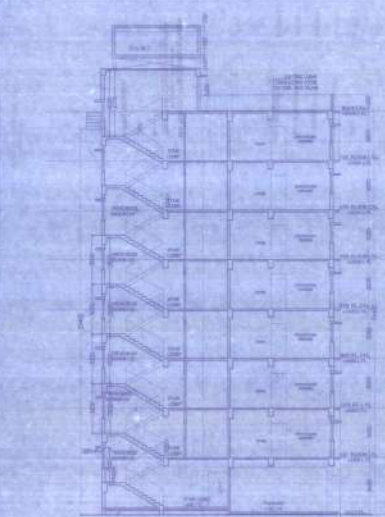

PLAN OF FRONT BOUNDARY WALL

SECTION AT-AA SCALE:1:100