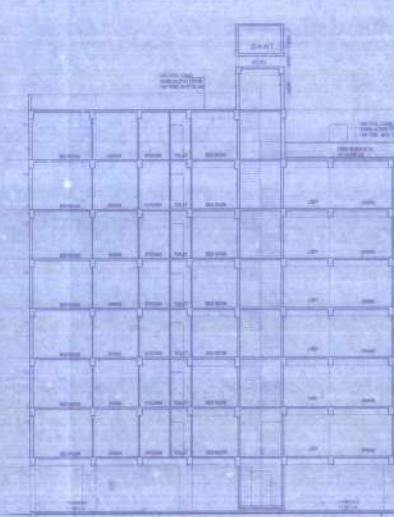

KEY PLAN

SECTION AT-BB SCALE:1:100