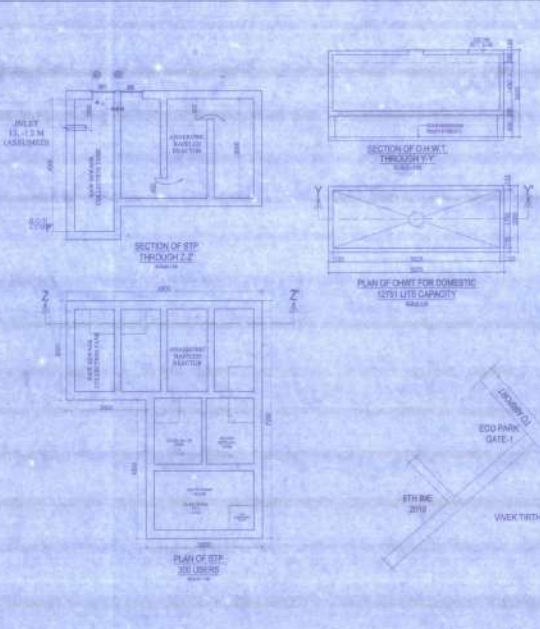

TYP. SEC. OF PILE CAP

SECTION OF STP THROUGH Z-Z

PLAN OF CHIMNEY FOR DOMESTIC USE

PLAN OF STP