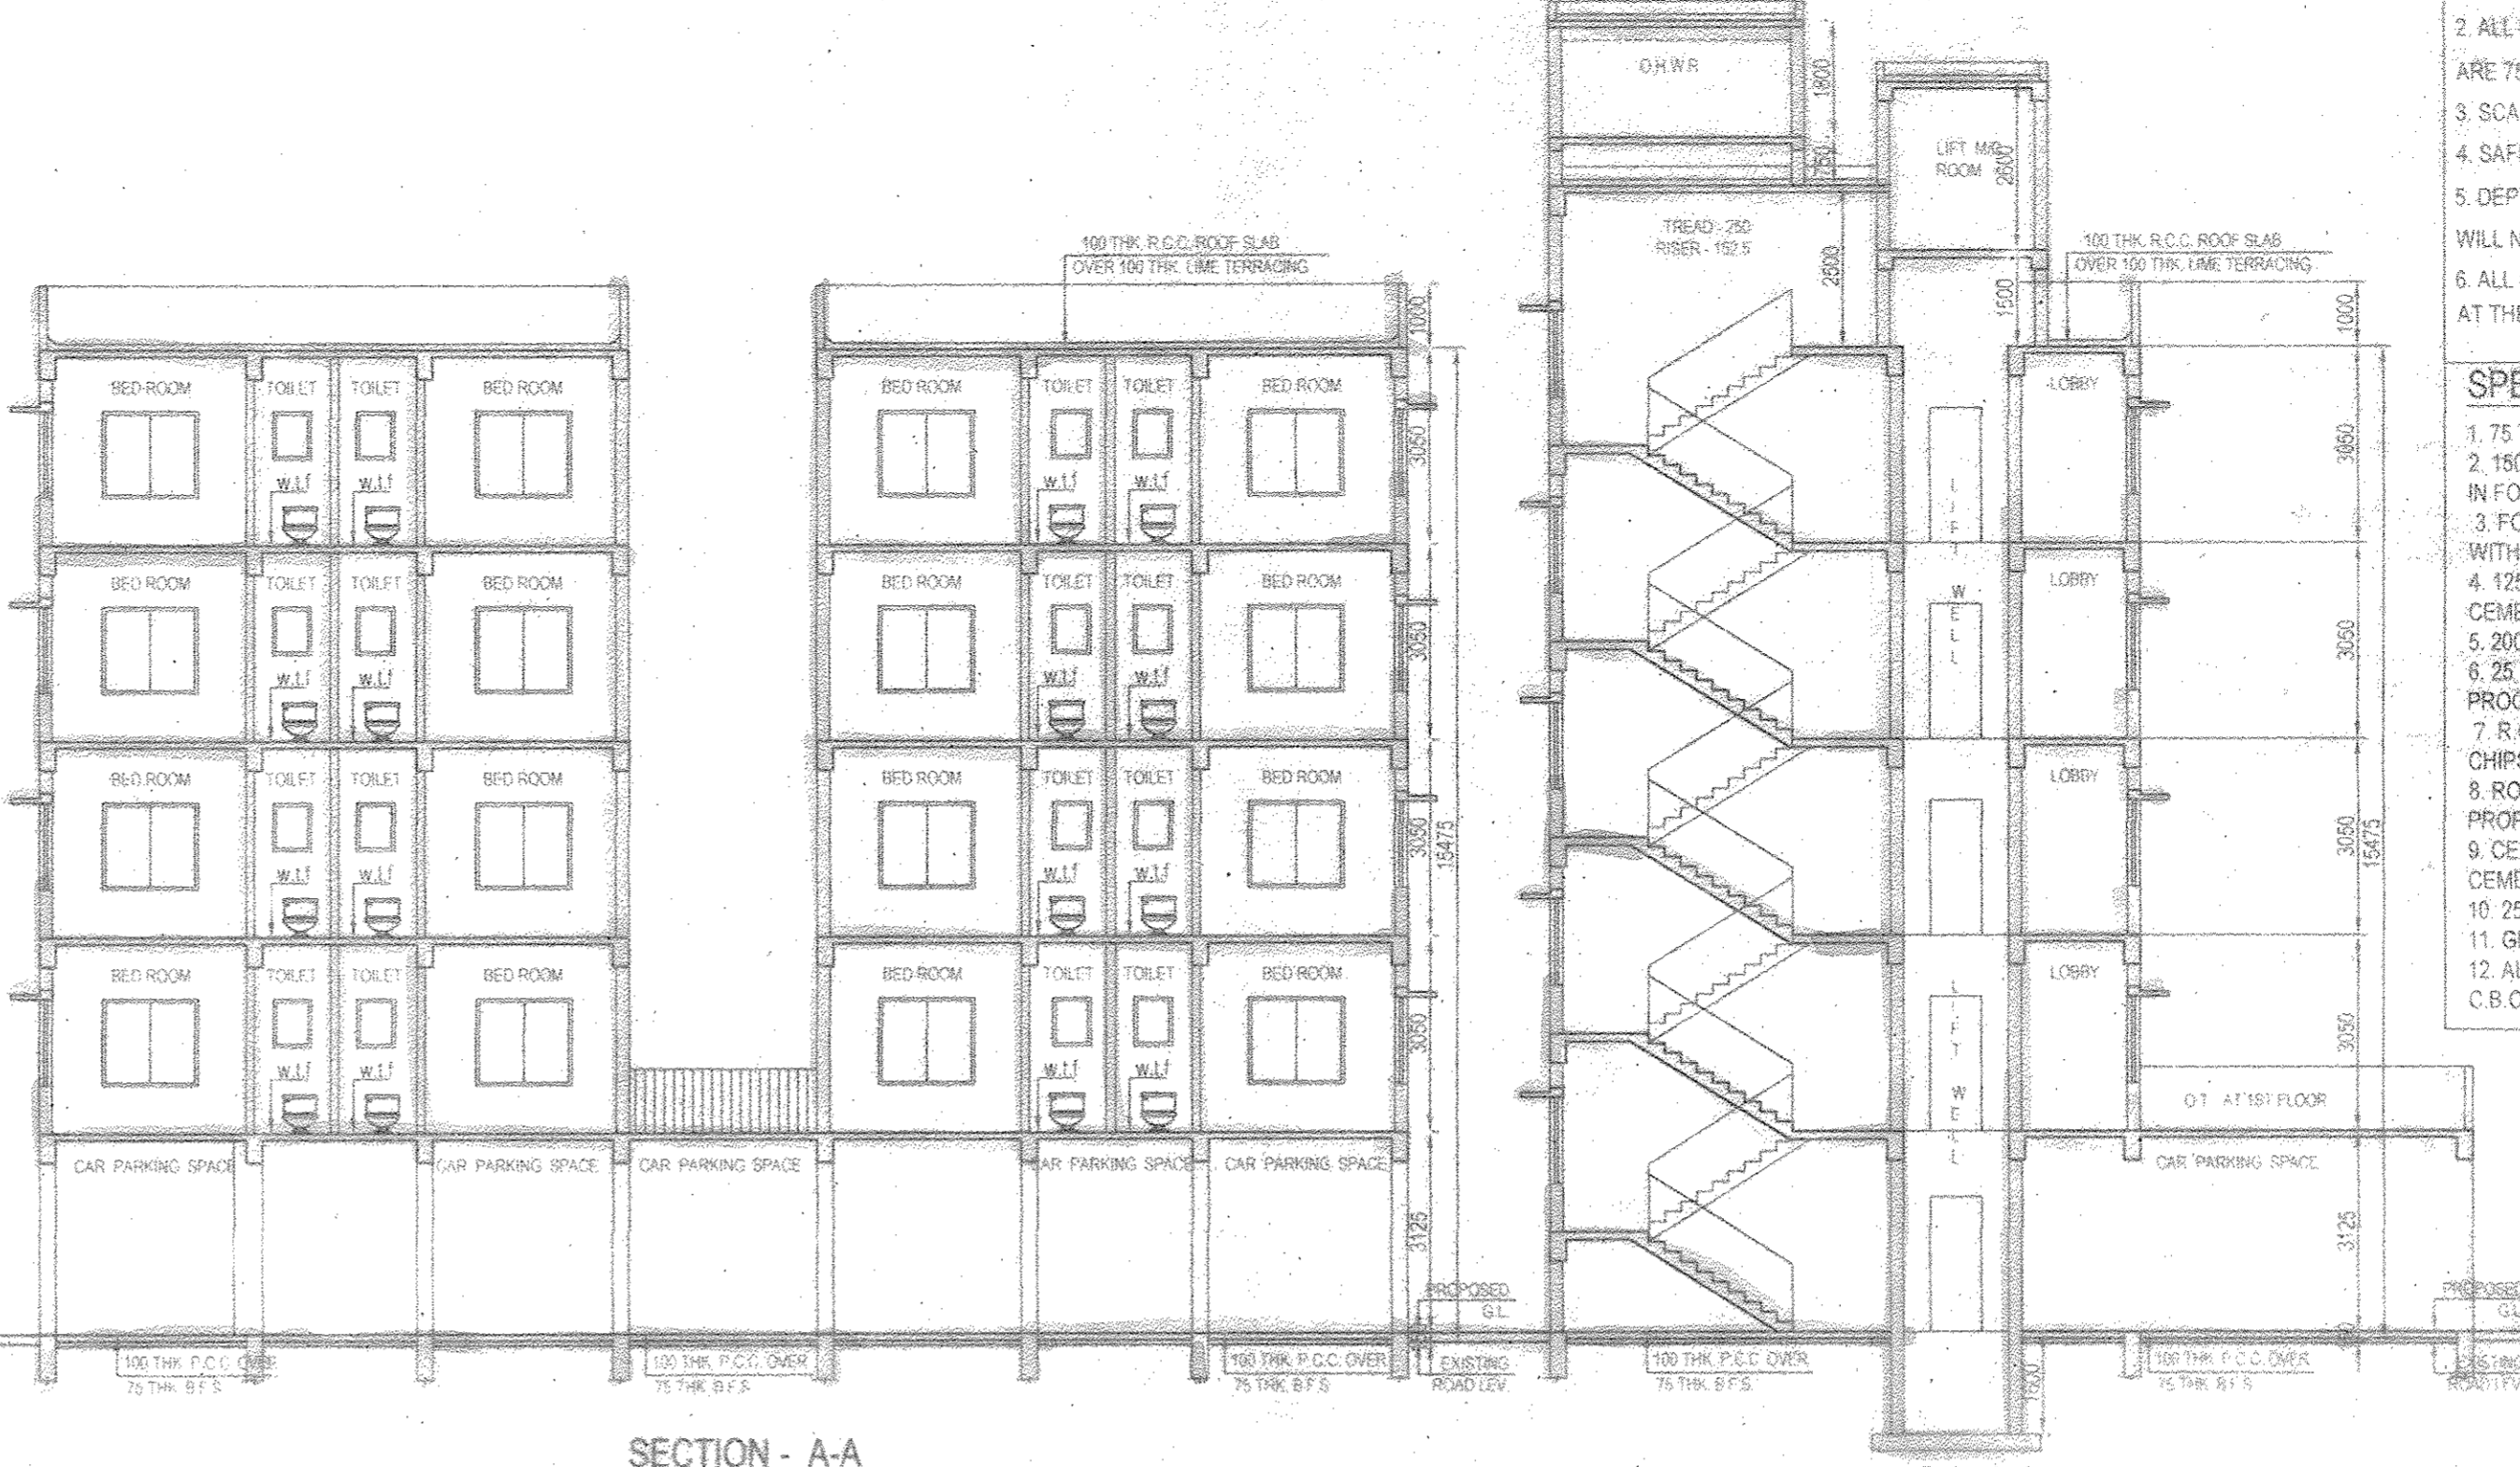

SECTION - A-A

SECTION - B-B

NOTES

1. ALL DIMENSIONS ARE IN MM
2. ALL EXTERNAL WALLS ARE 200 TH. AND INTERNAL WALLS ARE 75 TH. IF NOT STATED OTHERWISE
3. SCALE - 1:100
4. SAFE BEARING CAPACITY OF SOIL 7 MT/SQ M. ASSUMED
5. DEPTH OF SEPTIC TANK AND SEMI U. G. WATER RESERVOIR WILL NOT EXCEED THE DEPTH OF BUILDING FOUNDATION
6. ALL SORTS OF PRECAUTIONARY MEASURE WILL BE TAKEN AT THE TIME OF CONSTRUCTION

SPECIFICATIONS

1. 75 TH. 1ST. CLASS BRICK SOLING IN FOUNDATION & FLOOR
2. 150 TH. 1:3:6 (CEMENT, SAND & KHOA) CEMENT CONCRETE IN FOUNDATION & FLOOR
3. FOUNDATION BRICK WORK WILL BE 1ST CLASS BRICK WITH 1:6 CEMENT MORTAR
4. 125 TH. 8.75 TH. PARTITION BRICK WORK WILL BE 1:5 CEMENT MORTAR
5. 200 TH. EXTERNAL WALLS WILL BE 1:6 CEMENT MORTAR
6. 25 TH. D.P.C. WILL BE 1:2:4 WITH PROPER WATER PROOFING COMPOUND
7. R.C.C. CONC. MIX WILL BE 1:2:4 CEMENT SAND & STONE CHIPS MATERIALS AND MIXING
8. ROOF AND LIME TERRACING WILL BE 100 TH. WITH THEIR PROPER
9. CEILING AND ALL R.C. PLASTER WILL BE 12mm TH. 1:4 CEMENT MORTAR
10. 25 MM TH. I.P.S. FLOORING
11. GRADE OF CONCRETE - M-20
12. ALL BUILDING MATERIALS WILL BE AS PER I.S. CODE & C.B.C. 1984

DOOR & WINDOW SCHEDULE

MARK.	SIZE	MARK.	SIZE
W1	1500x1800	D	1200 x 2100
W2	1200x1500	D1	1050 x 2100
W3	900x1050	D2	900 x 2100
W4	600x750	D3	750 x 2100