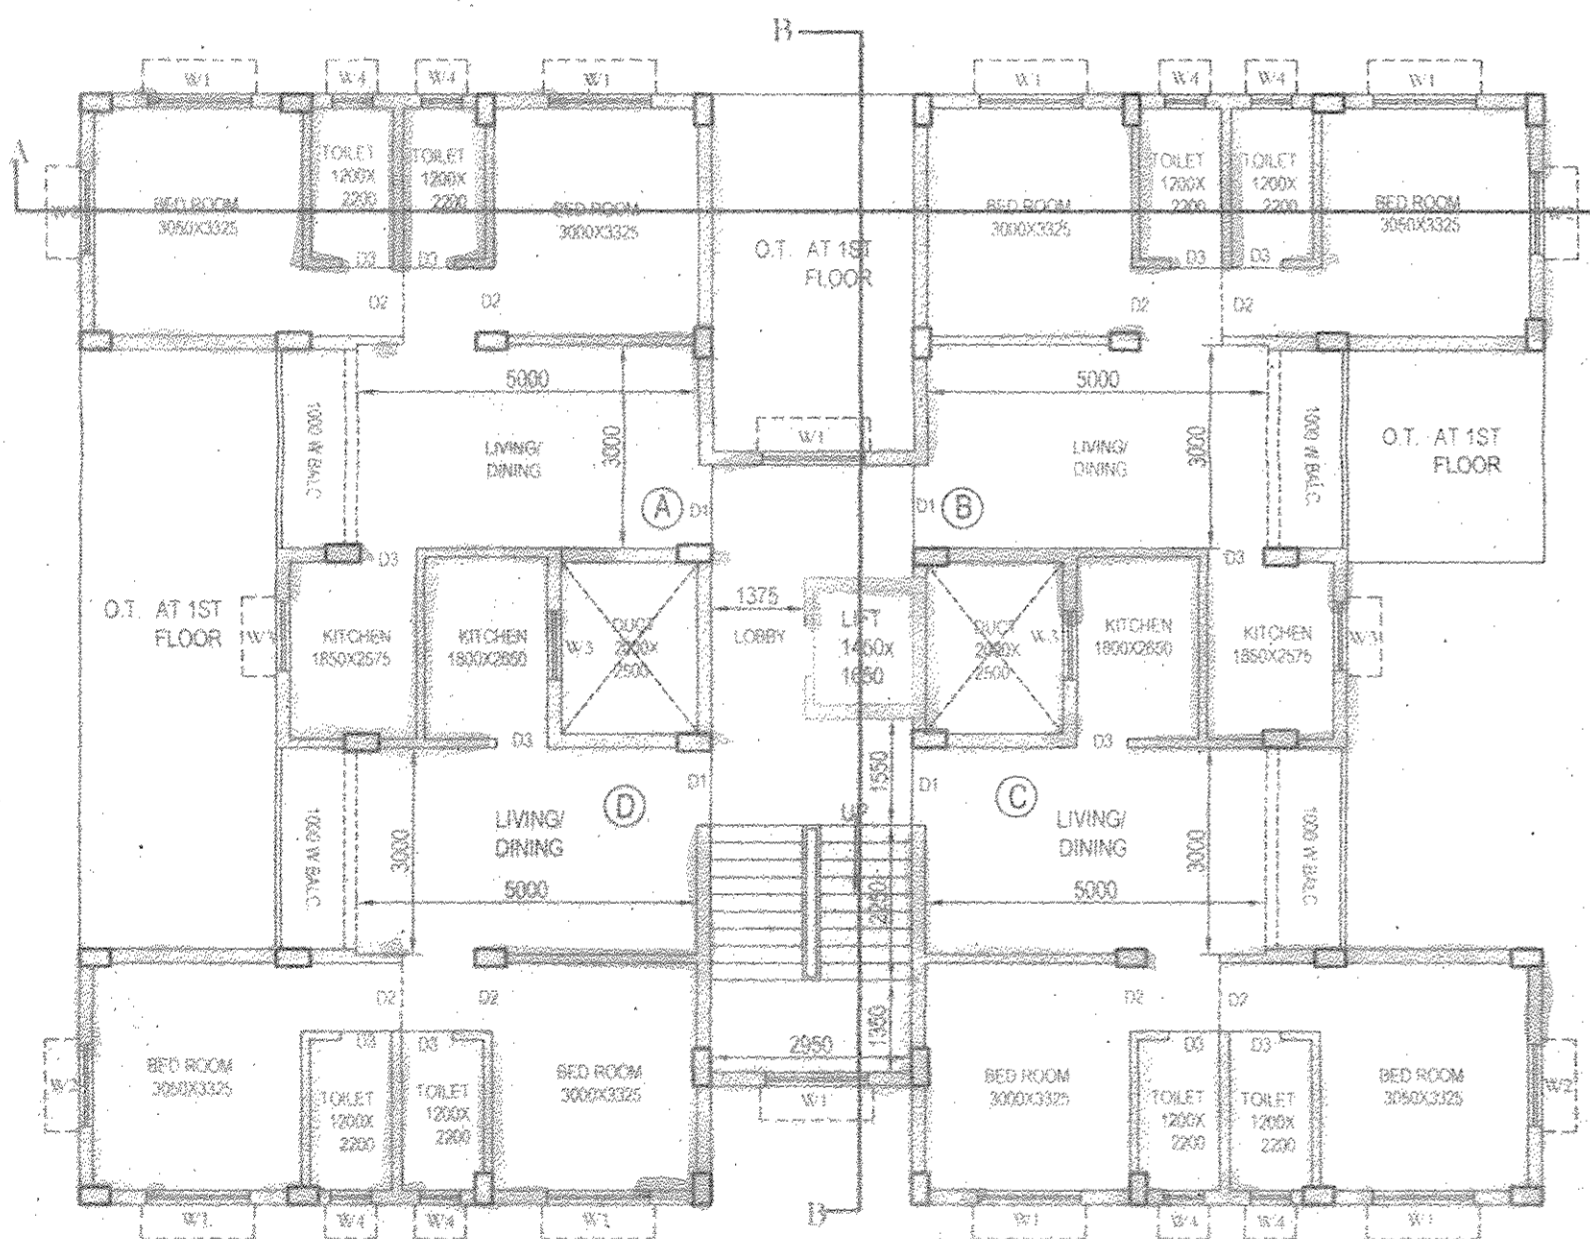

TYPICAL FLOOR PLAN
(2nd TO 4TH)