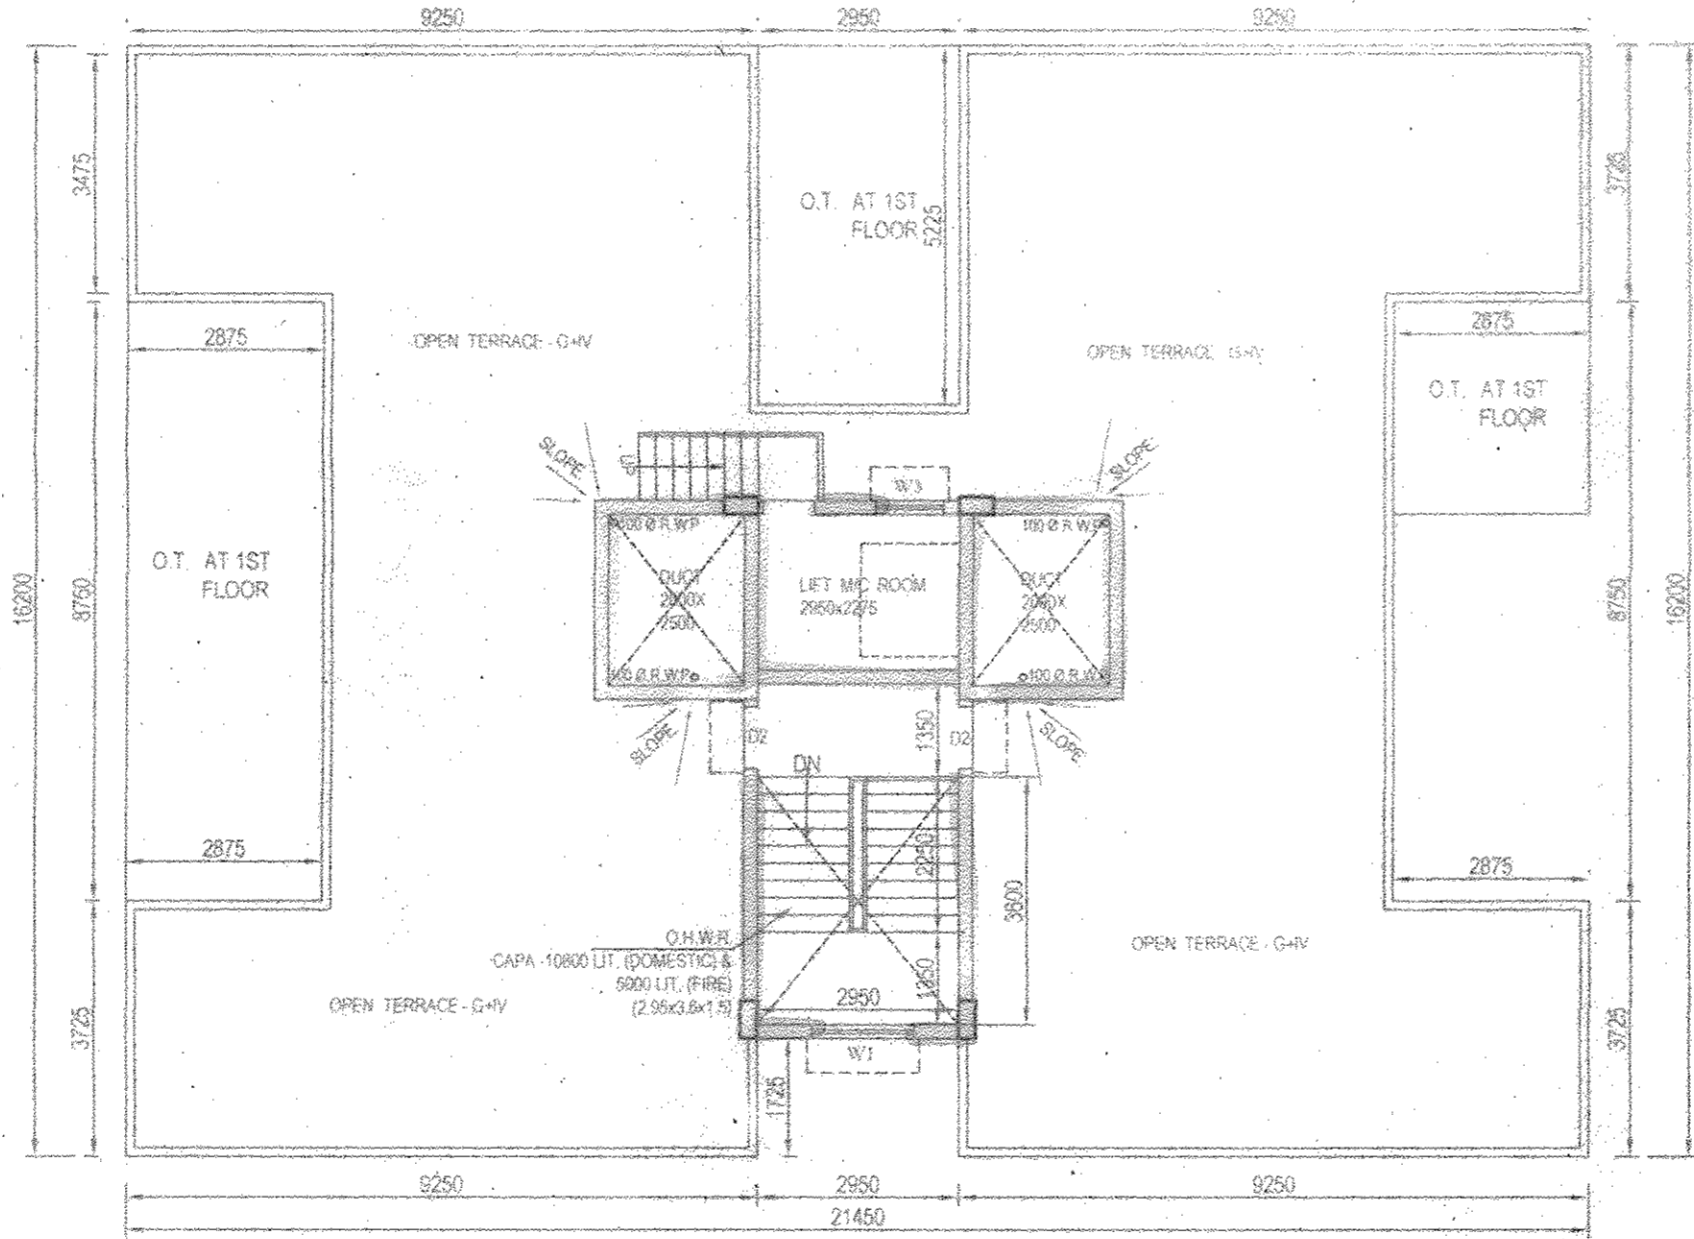

**TYPE - 3
BLOCK - 8,9**

NOTES

1. ALL DIMENSIONS ARE IN MM
2. ALL EXTERNAL WALLS ARE 200 TH. AND INTERNAL WALLS ARE 75 TH. IF NOT STATED OTHERWISE
3. SCALE - 1:100
4. SAFE BEARING CAPACITY OF SOIL 7 MT/SQ M. ASSUMED
5. DEPTH OF SEPTIC TANK AND SEMI U. G. WATER RESERVOIR WILL NOT EXCEED THE DEPTH OF BUILDING FOUNDATION
6. ALL SORTS OF PRECAUTIONARY MEASURE WILL BE TAKEN AT THE TIME OF CONSTRUCTION

SPECIFICATIONS

1. 75 TH. 1ST. CLASS BRICK SOLING IN FOUNDATION & FLOOR
2. 150 TH. 1:3:6 (CEMENT, SAND & KHOA) CEMENT CONCRETE IN FOUNDATION & FLOOR
3. FOUNDATION BRICK WORK WILL BE 1ST CLASS BRICK WITH 1:6 CEMENT MORTAR
4. 125 TH. 8.75 TH. PARTITION BRICK WORK WILL BE 1:5 CEMENT MORTAR
5. 200 TH. EXTERNAL WALLS WILL BE 1:6 CEMENT MORTAR
6. 25 TH. D.P.C. WILL BE 1:2:4 WITH PROPER WATER PROOFING COMPOUND
7. R.C.C. CONC. MIX WILL BE 1:2:4 CEMENT SAND & STONE CHIPS MATERIALS AND MIXING
8. ROOF AND LIME TERRACING WILL BE 100 TH. WITH THEIR PROPER
9. CEILING AND ALL R.C. PLASTER WILL BE 12mm TH. 1:4 CEMENT MORTAR
10. 25 MM TH. I.P.S. FLOORING
11. GRADE OF CONCRETE - M-20
12. ALL BUILDING MATERIALS WILL BE AS PER I.S. CODE & C.B.C. 1984

DOOR & WINDOW SCHEDULE

MARK.	SIZE	MARK.	SIZE
W1	1500x1800	D	1200 x 2100
W2	1200x1500	D1	1050 x 2100
W3	900x1050	D2	900 x 2100
W4	600x750	D3	750 x 2100

ROOF PLAN

STRUCTURAL CERTIFICATE

Dipankar Bhowmik
DIPANKAR BHOWMIK
B.E. (M.E.) CIVIL
CHARTERED ENGINEER & VALUER
CHARTERED REG. NO. M-144741-D, F-18951
RAJPUR SONARPUR MUNICIPALITY

SIGNATURE OF STRUCTURAL ENGINEER (E.S.E. NO. 007)

DECLARATION OF ARCHITECT

Sarbani Majumdar
SARBANI MAJUMDAR
COA. REG. NO. 92/15458
EB.A No. - 055
UNDER RAJPUR SONARPUR MUNICIPALITY

SIGNATURE OF ARCHITECT

SIGNATURE OF GEO TECHNICAL ENGINEER