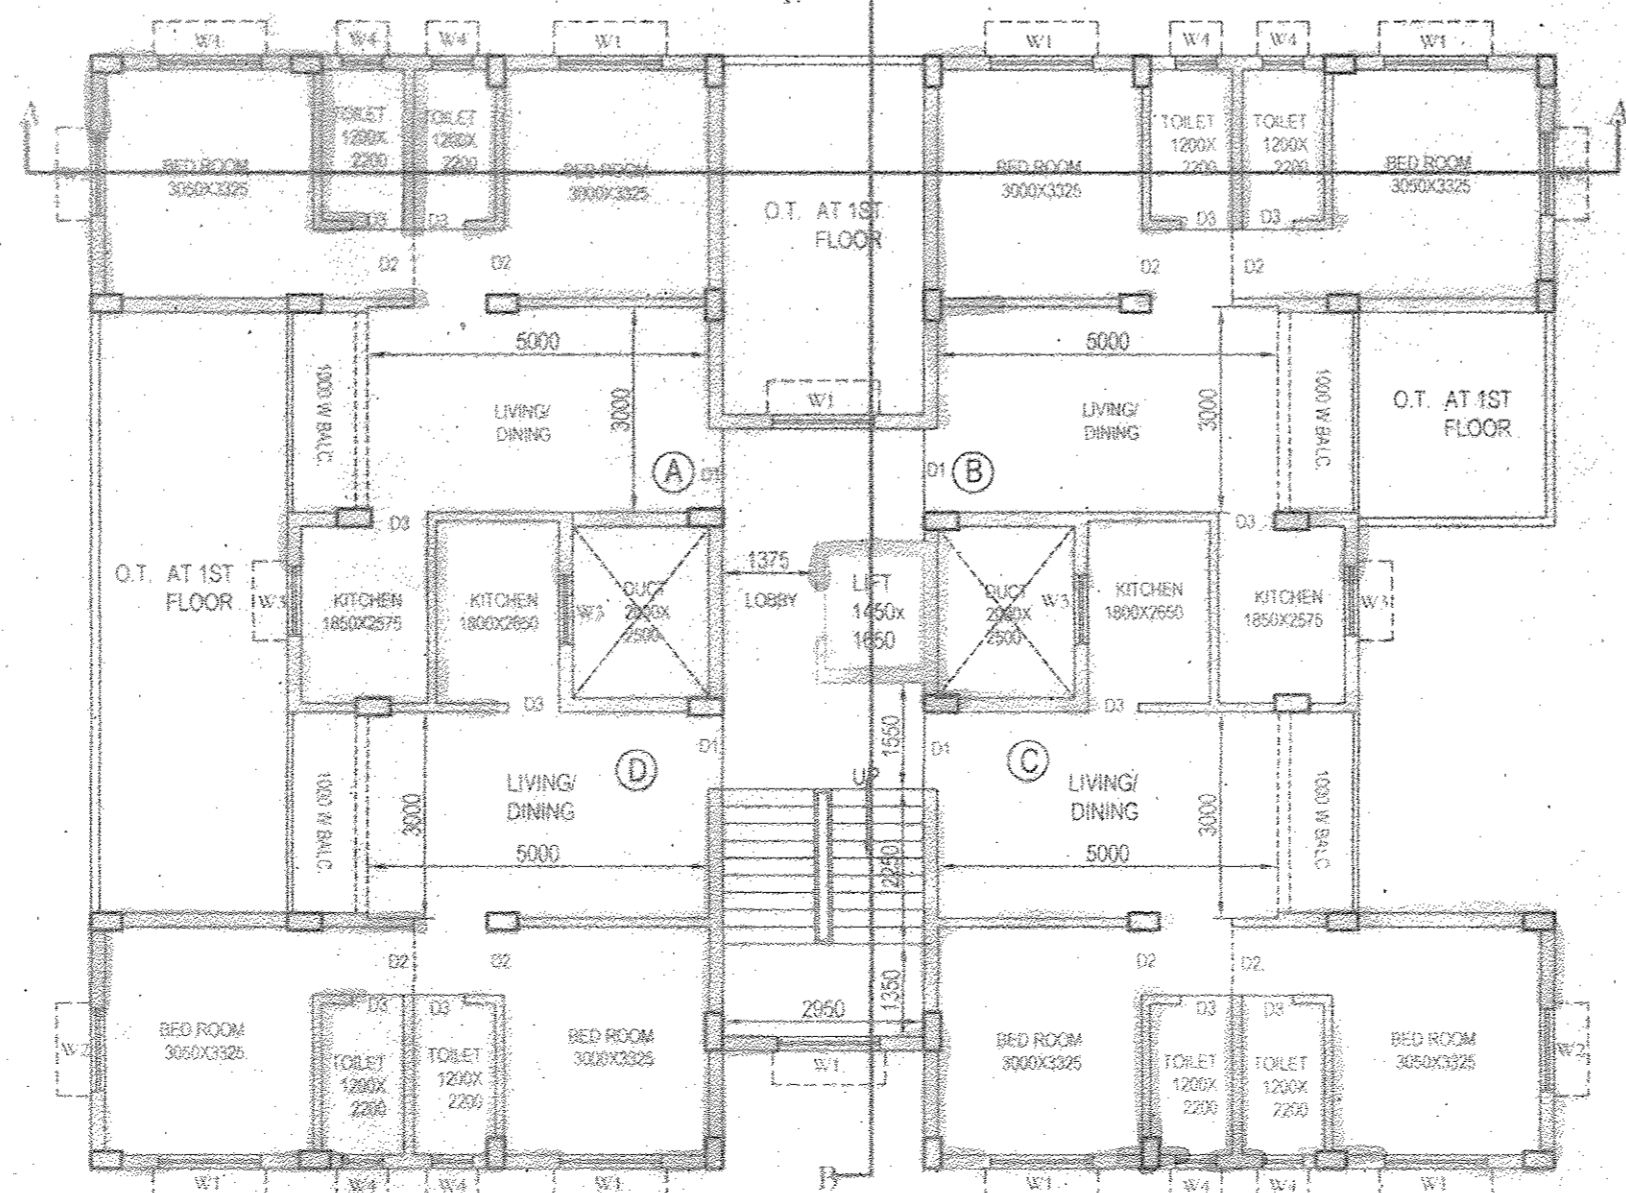

FIRST FLOOR PLAN

STRUCTURAL CERTIFICATE

Dipankar Bhowmik
DIPANKAR BHOWMIK
B.E. (M.E.) CIVIL
CHARTERED ENGINEER & VALUER
CHARTERED REG. NO. M-144741-D, F-18951
RAJPUR SONARPUR MUNICIPALITY

SIGNATURE OF STRUCTURAL ENGINEER (E.S.E. NO. 007)

DECLARATION OF ARCHITECT

Sarbani Majumdar
SARBANI MAJUMDAR
COA. REG. NO. 92/15458
EB.A No. - 055
UNDER RAJPUR SONARPUR MUNICIPALITY

SIGNATURE OF ARCHITECT

SIGNATURE OF GEO TECHNICAL ENGINEER

As lawfully constituted attorney of
MOZ EXPORTS PVT. LTD.
As lawfully constituted attorney of
RAJWADA REALTECH
As lawfully constituted attorney of
B. K. CONSORTIUM ENGINEERS PVT. LTD.
As lawfully constituted attorney of
P.R. CONSTRUCTION
As lawfully constituted attorney of
RAJWADA REALTECH