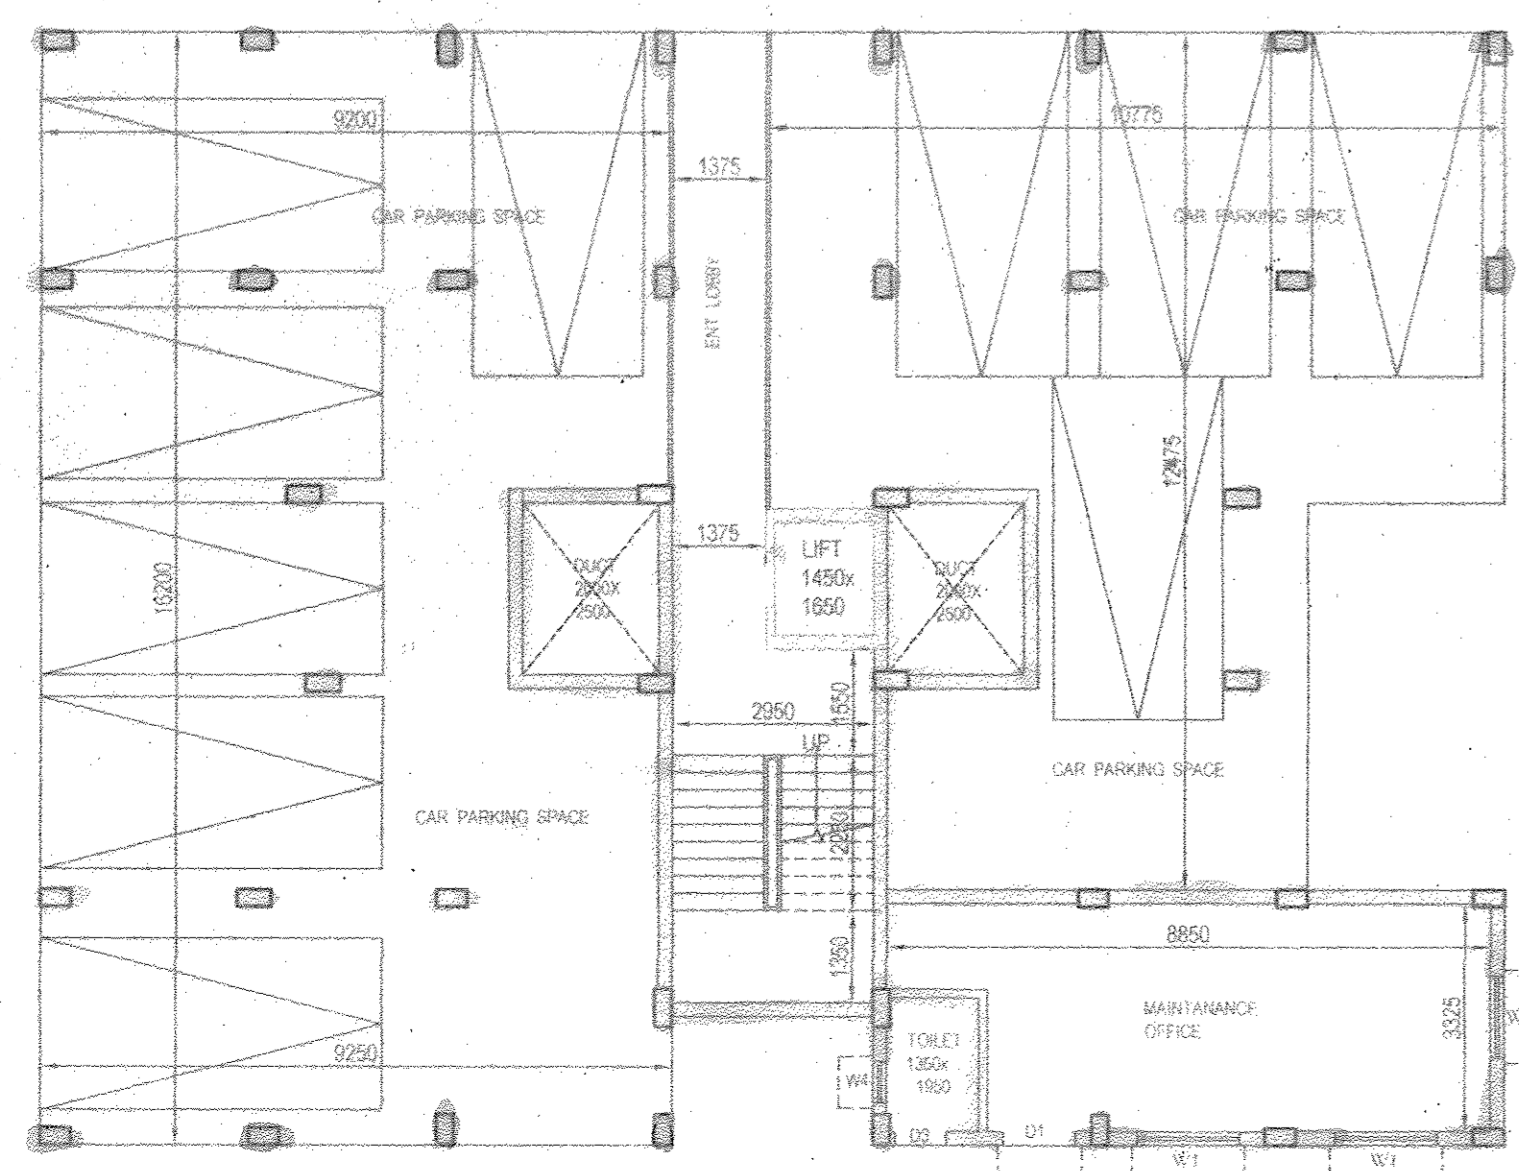

GROUND FLOOR PLAN