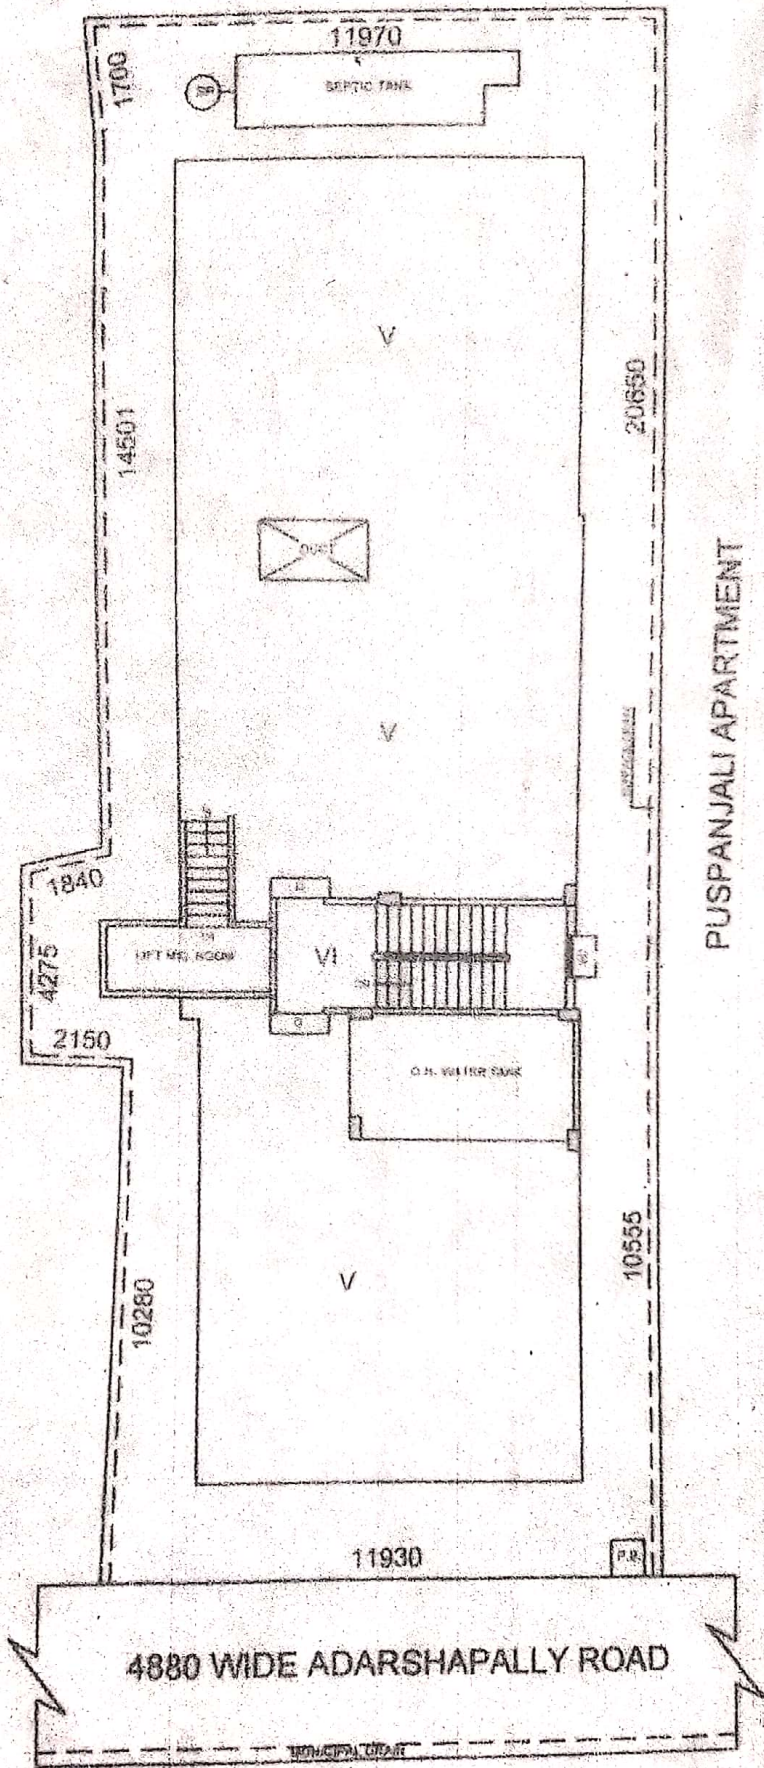

ELECTRO STEEL LTD.

H/O. JAWAHARLAL DEY & AJIT CHAKRABORTY

PUSPANJALI APARTMENT

SITE PLAN

SCALE = 1:200