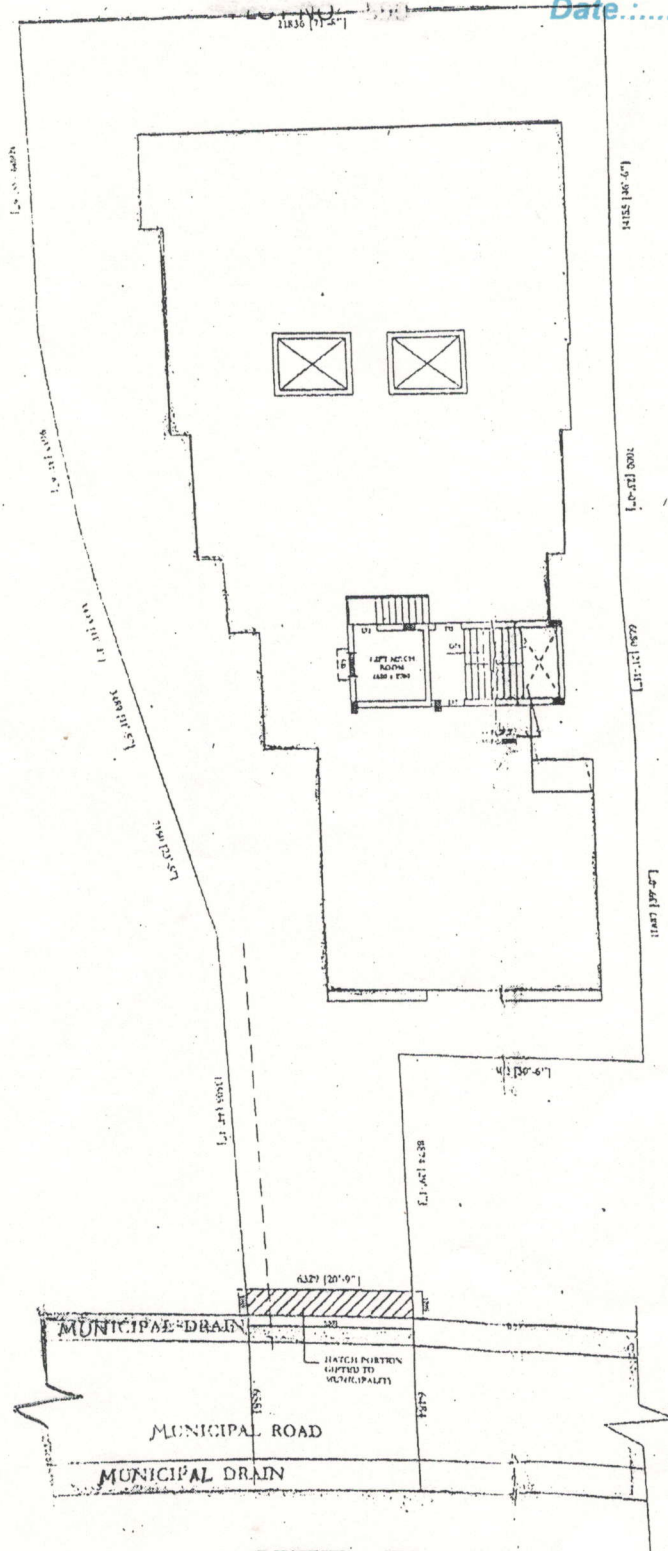

# SANTI CONSTRUCTION

Building Contractor, Devloper, Land And Building Devlopments Etc

1/429, Gariahat Road (S), Jodhpur Park, Kolkata -700 068

PLOT NO- 590

Ref.:.....

Date:.....

PLOT NO- 277

LAND OF  
KANAILAL DAS

**PROJECT ADDRESS:**

69, SB DAS ROAD, RAJPUR

KOLKATA-700149

DAG NO- 591, KHATIAN NO- 2743

LATITUDE: 22.426496

LONGITUDE: 88.412054

**SITE PLAN**  
SCALE - 1:300

**SANTI CONSTRUCTION**