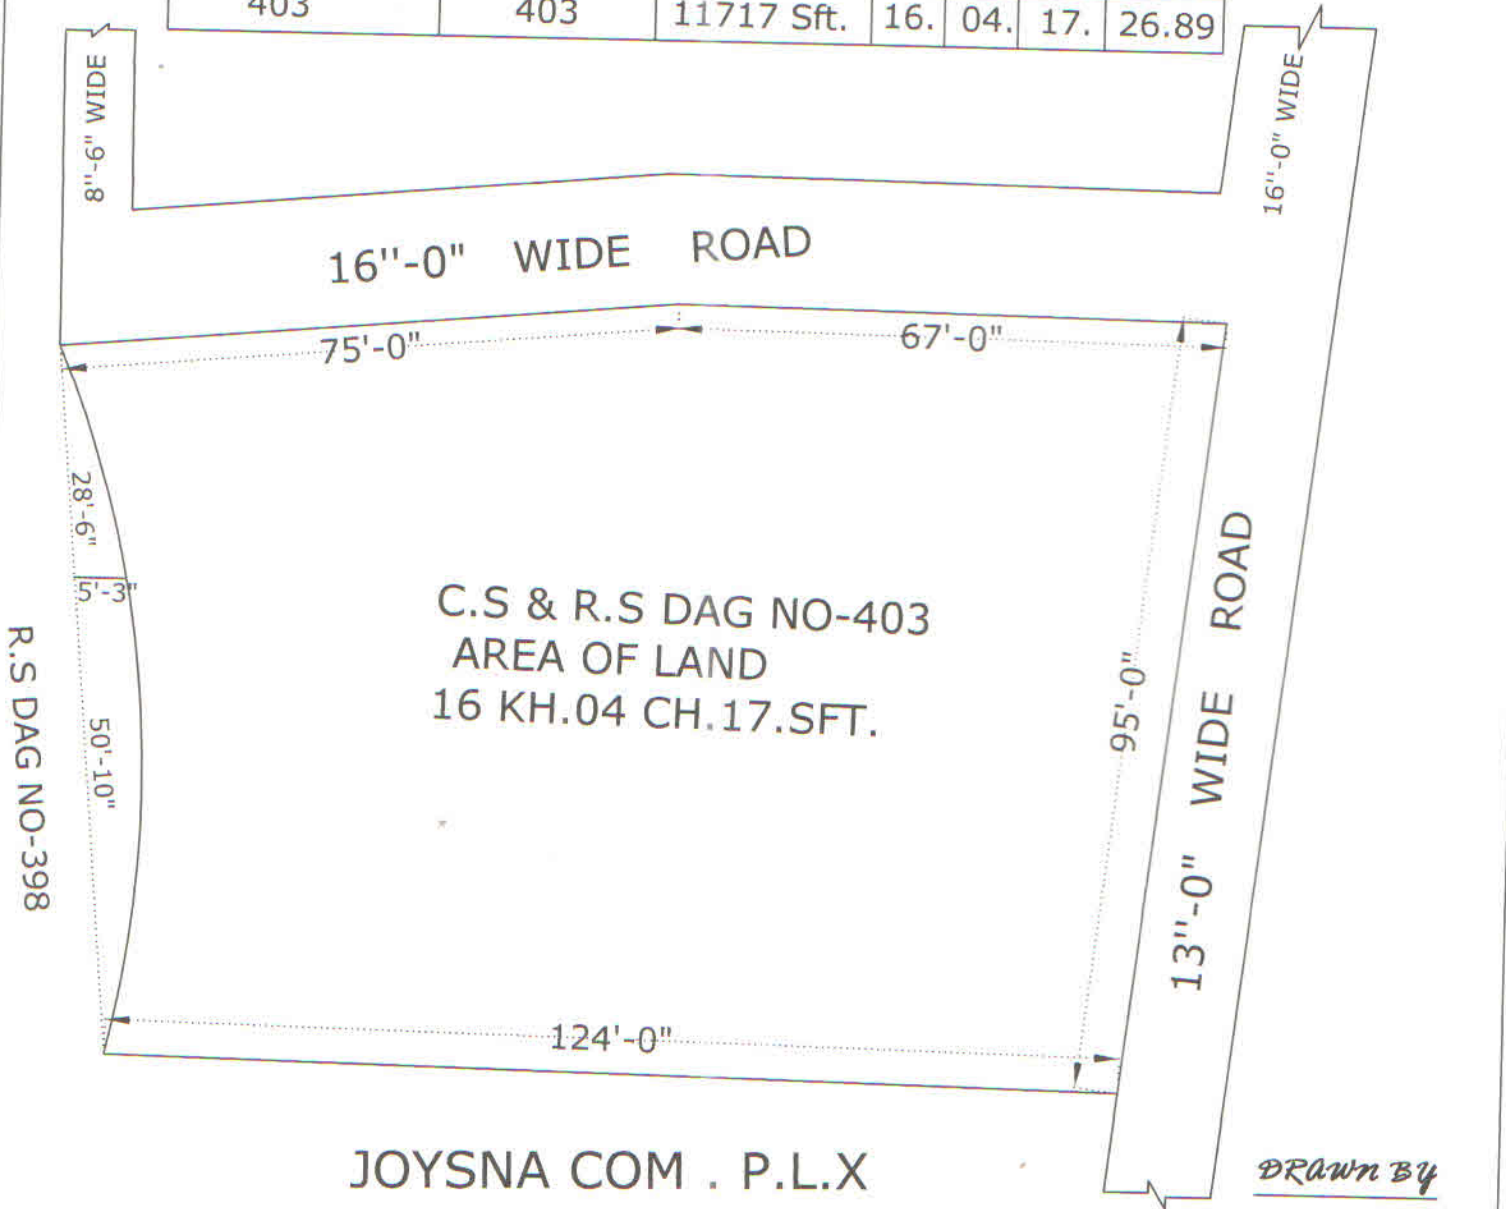

SITE PLAN

SITE PLAN OF MOUZA- DIGLA, J.L NO- 18 ,C.S & R.S DAG NO -403, R.S KHATIAN NO - 149 , UNDER SOUTH DUM DUM MUNICIPALITY , P.S - DUM DUM, DIST - 24 PARGANAS (N), WEST BENGAL.

NAME OF OWNER :- 1. S.K MOHMMAD ALI 2. S.K ENUSH ALI 3. AYESA BIBI
4. AMINA BIBI 5. MARJINA BIBI 6. S.K JAHANGIR 7. S.K ANWAR 8. MOMINA MONDAL

SCHEDULE						
DAG NO- (C.S)	DAG NO- (R.S)	LAND AREA (MORE & LESS)	KH.	CH.	SFT.	DECI
403	403	11717 Sft.	16.	04.	17.	26.89

JOYSNA COM . P.L.X

Drawn By

Manotosh Patra 26/04/17
MANOTOSH PATRA
 (CIVIL & SURVEYOR)
 VILL+PO-KEUTIA
 DIST. 24 PGS. (N)
 RES:- No-CD/312

SCALE = 1Inch-24 Feet.