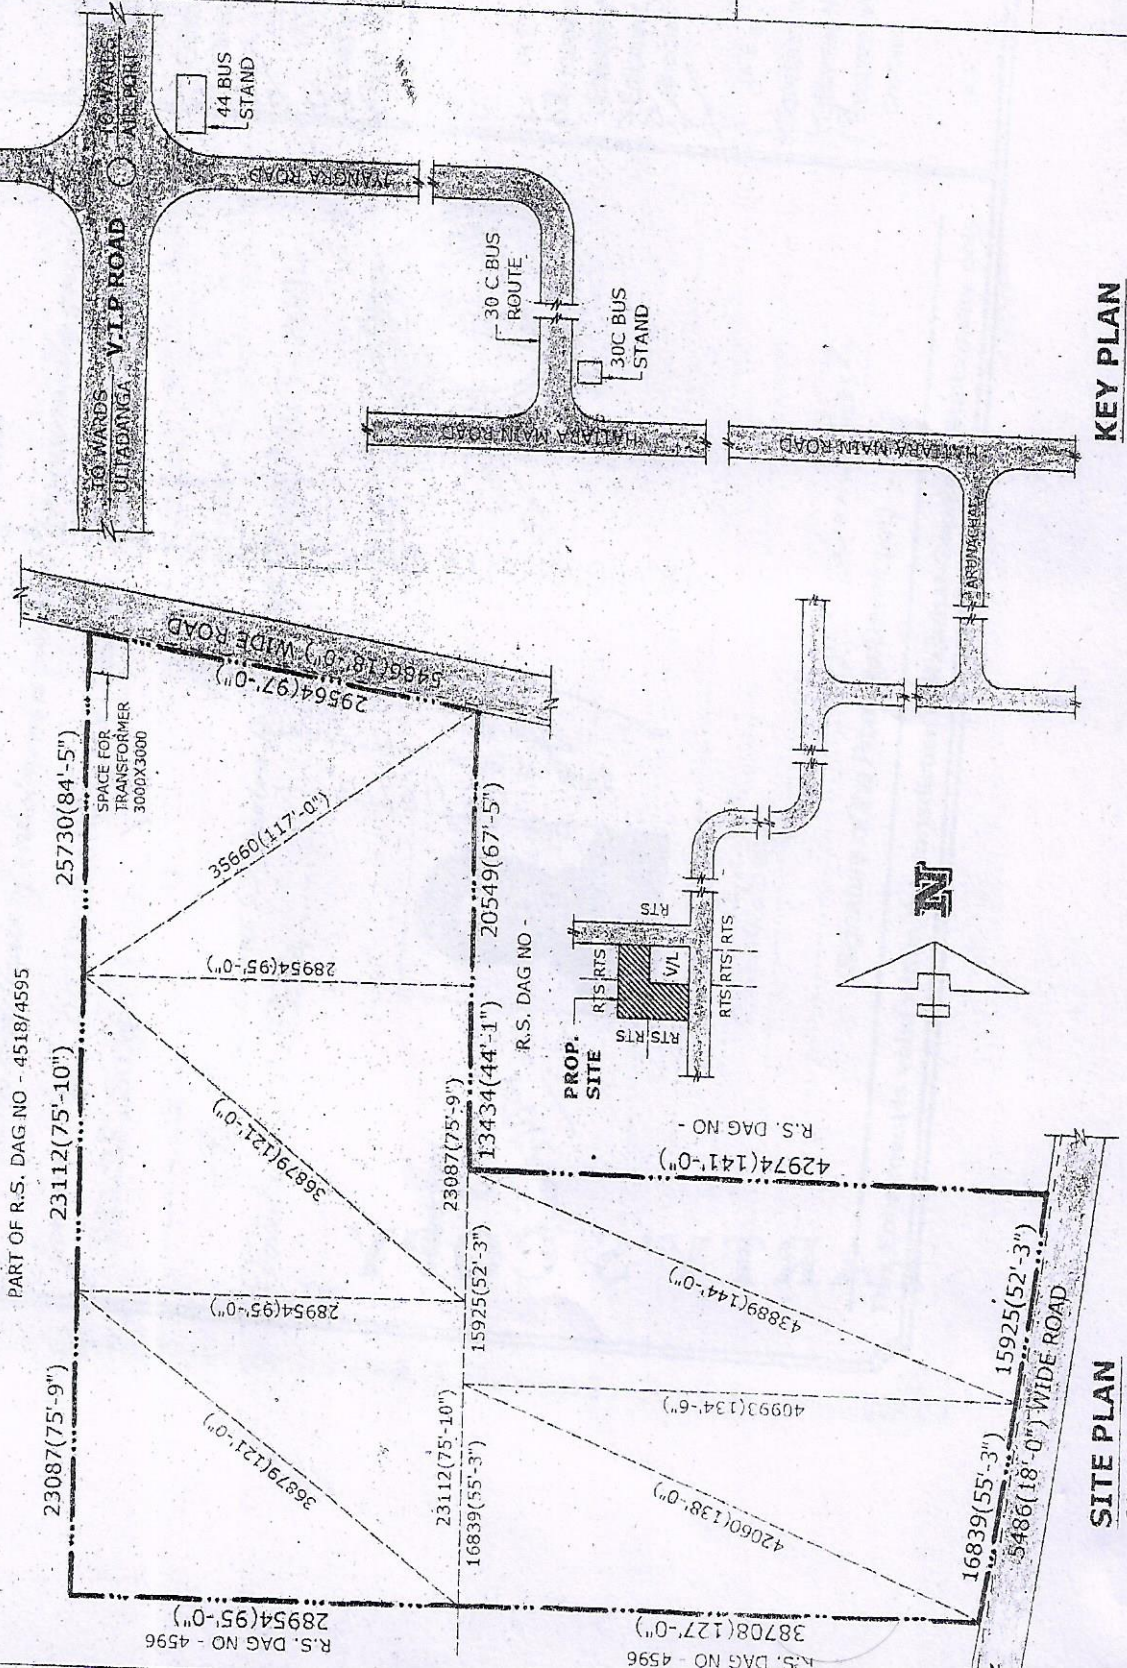

SITE PLAN OF LAND AT MOUZA - HATIARA, J.L. NO - 14, R.S. NO - 188, TOUZI NO - 1074, R.S. DAG NO - 4518/4595, R.S. KHATIAN NO - 1799, C.S. DAG NO - 4468, C.S. KHATIAN NO - 1331, L.R. KHATIAN NO - 10167, HOLDING NO - 196, BL. - D & 167, BL. - D, WARD NO - 30, P.S. - NEW TOWN (FORMERLY - RAJARHAT), DIST. - 24 PARG. (NORTH), UNDER RAJARHAT GOPALPUR MUNICIPALITY.

**LAND OWNERS - SRI NANI GOPAL CHAKRABORTY & SMT. ANJALI CHAKRABORTY .
FOR (G+4) STORIED RESIDENTIAL BUILDING .**

KEY PLAN
SCALE - 1 : 4000

SITE PLAN
SCALE - 1 : 400

AREA STATEMENT

LAND AREA (AS PER DEED)-
10 K. 0 CH. 0 SFT. OR 669.14 SQM.
10 K. 0 CH. 0 SFT. OR 669.14 SQM.
10 K. 0 CH. 0 SFT. OR 669.14 SQM.
10 K. 0 CH. 0 SFT. OR 669.14 SQM.
10 K. 0 CH. 0 SFT. OR 669.14 SQM.
TOTAL LAND AREA (AS PER DEED)-
50 K. 0 CH. 0 SFT. OR 3345.70 SQM.
LAND AREA (AS PER PHY.)-
49 K. 15 CH. 26 SFT. OR 3343.96 SQM.

DISTANCE FROM V.I.P ABOVE 500 M

Sanjit Chakraborty
SURAJIT CHAKRABORTY
AS CONSTITUTED ATTORNEY OF
MR. NANI GOPAL CHAKRABORTY
SMT. ANJALI CHAKRABORTY

SIGNATURE OF OWNER