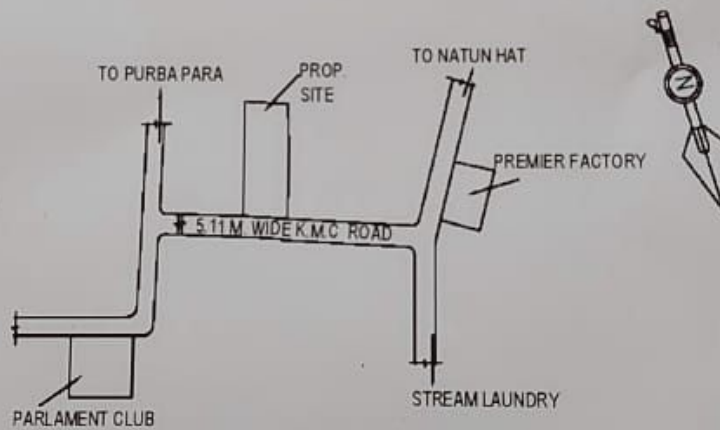

PROJECT : SRIJITA- XXI.

LOCATION SKETCH AT K.M.C. PREMISES NO.- 2024, BRAHMAPUR,
WARD NO. - 111, BR. NO. - XI, P.O. - BRAHMAPUR, P.S. - BANSDRONI,
DIST.- 24 PARGANAS (S), KOLKATA-700 096.

LOCATION MAP FOR 2024, BRAHMAPUR

LATITUDE : 22.453 = 22°27'11"N

LONGITUDE : 88.368 = 88°22'6"E

Date : 18.12.2020
SCALE : 1 : 100
ALL DIMENSIONS ARE IN
UNLESS OTHERWISE ME

KUNTAL DUTTA
B. Tech (Civil)
LBS-1 / 1299
The Kolkata Municipal Corporation