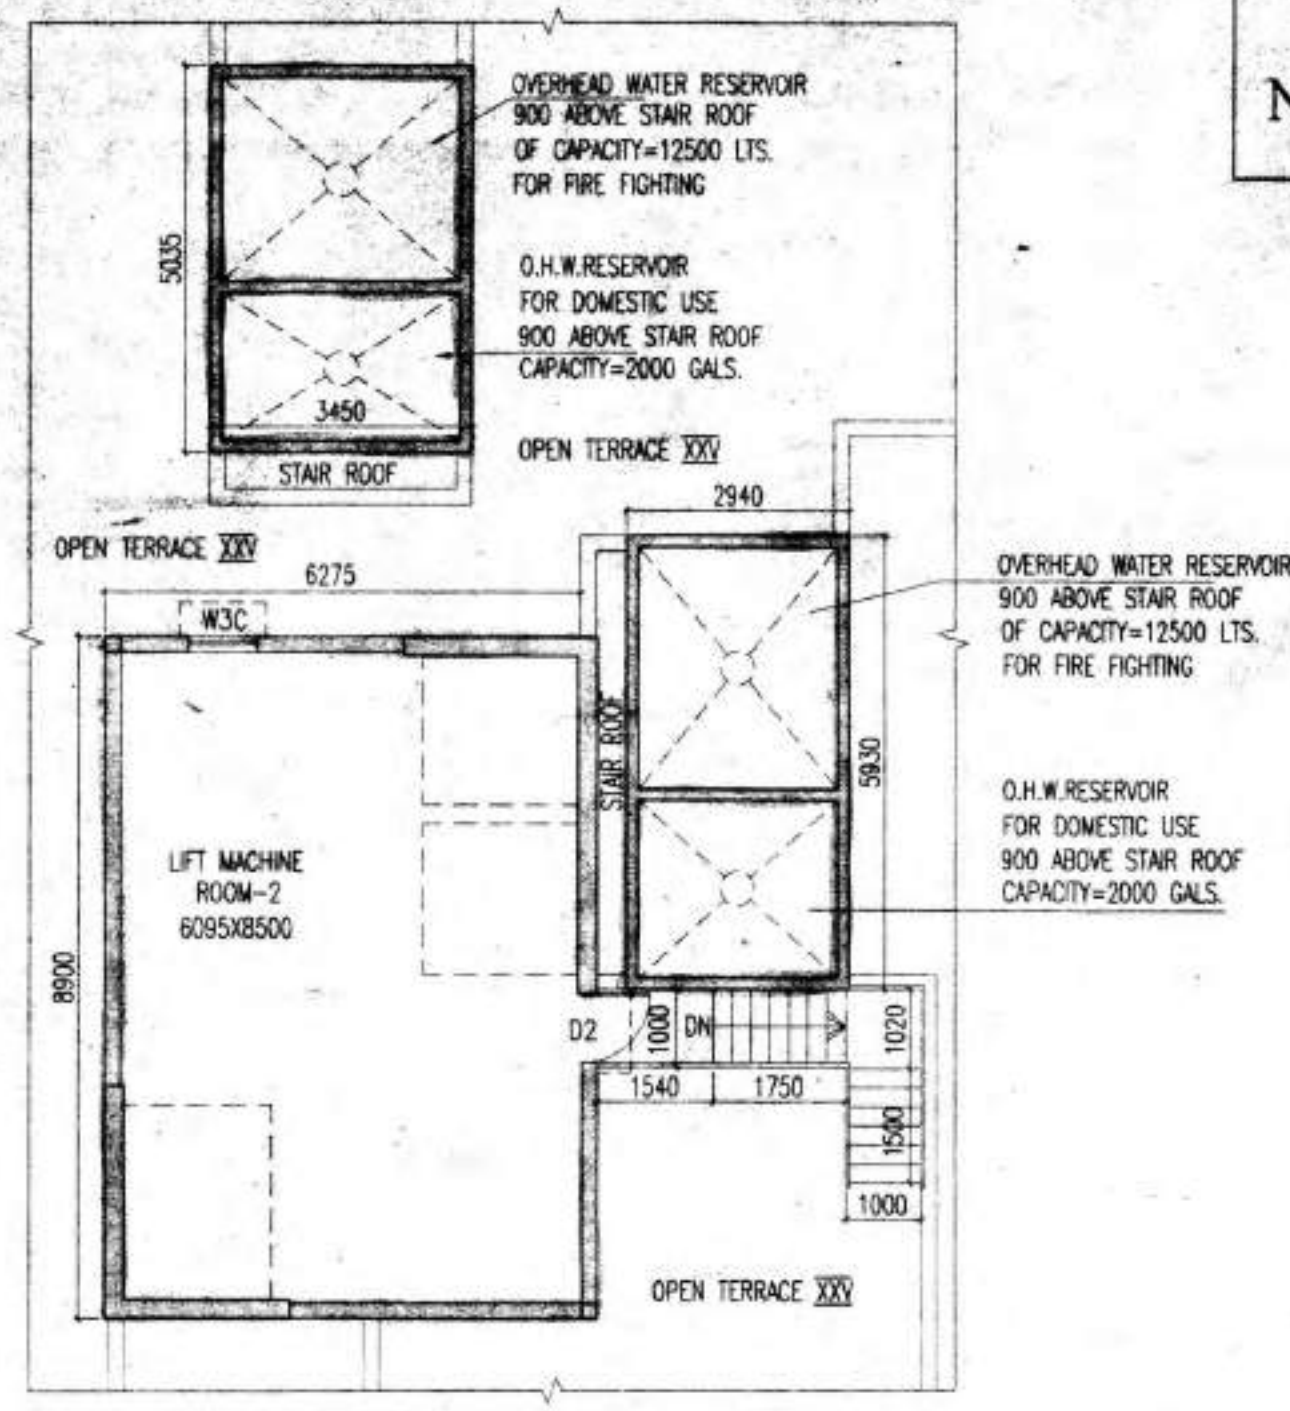

PART PLAN OF LIFT MACHINE ROOM-2

SCHEDULE OF DOORS & WINDOWS

NO.	TYPE	SIZE
D1	DOOR	1200X2150
D1A	DOOR	1000X2150
D2	DOOR	900X2150
D3	DOOR	1500X2150
D4	DOOR	1000X2150
D5	DOOR	1800X2150
D6	DOOR	2100X2150
W1	WINDOW	1800X1800
W1A	WINDOW	1500X1800
W2	WINDOW	850X1800
W2A	WINDOW	1000X1200
W3	WINDOW	1200X1100
W3A	WINDOW	900X1100
W3B	WINDOW	1200X1200
W4	WINDOW	600X900
W4A	WINDOW	600X1200
S.W.	AS PER ELEVATION	
C.G.	AS PER ELEVATION	

* ARTIFICIAL LIGHTING & MECHANICAL VENTILATION

1. CERTIFICATE OF OWNER
2. CERTIFIED THAT I HAVE GONE THROUGH THE BUILDING RULES FOR RAJUR-SONARPUR MUNICIPALITY AND ALSO UNDER TAKE TO ABIDE BY THOSE RULES DURING AND AFTER CONSTRUCTION OF THE BUILDING.
3. NAME OF OWNER
1. KYAL ENCLAVE PVT. LTD.
  2. AARAV CONCLAVE PVT. LTD.
  3. AARAV DEVELOPERS PVT. LTD.
  4. LINGRAJ PROPERTIES PVT. LTD.
  5. WALL STREET HOUSING PVT. LTD.
  6. WALL STREET PLAZA PVT. LTD.
  7. WONDERFUL COMPLEX PVT. LTD.
  8. WONDERFUL BUILDCON PVT. LTD.
  9. IMPERIAL PLAZA PVT. LTD.
  10. EMPIRE HIGHRISE PVT. LTD.
  11. EVERGROW DEVELOPERS PVT. LTD.
  12. EXCELLENT CONCLAVE PVT. LTD.
  13. WELCOME TOWER PVT. LTD.
  14. WELCOME COMPLEX PVT. LTD.
  15. IMPERIAL RESIDENCY PVT. LTD.
  16. WINSOME PROJECTS PVT. LTD.
  17. WINSOME TOWER PVT. LTD.
  18. WINSOME ENCLAVE PVT. LTD.
  19. WINSOME PLAZA PVT. LTD.
  20. INDRAJOK COMPLEX PVT. LTD.
  21. WEL BUILD ENCLAVE PVT. LTD.
  22. UTILITY COMPLEX PVT. LTD.
  23. INTERCITY PROJECTS PVT. LTD.
  24. EKDANT PROJECTS PVT. LTD.
  25. INOX HOUSING PVT. LTD.
  26. EFFORT DEVELOPERS PVT. LTD.
  27. ENABLE ESTATE PVT. LTD.
  28. ENDORSE REAL ESTATE PVT. LTD.
  29. INDRAJOK CONSTRUCTION PVT. LTD.
  30. ELASTIC BUILDERS PVT. LTD.
  31. PRATITI CHOPRA
  32. ELECT. CONSTRUCTION PVT. LTD.
  33. ANITA AGARWAL
  34. MADHU DUGAR
  35. KIRAN AGARWAL
  36. MANISHA AGARWAL
  37. WELCOME INFRAPROJECTS PVT. LTD.
  38. INSTILL DEVELOPERS PVT. LTD.
  39. WRAP REAL ESTATE PVT. LTD.
  40. INSIST CONSTRUCTION PVT. LTD.
  41. INTENT CONCLAVE PVT. LTD.
  42. INTENT BUILDERS PVT. LTD.
  43. INTUTION DEVELOPERS PVT. LTD.
  44. WOODLAND PROCON PVT. LTD.
  45. WAKEFUL CONSTRUCTION PVT. LTD.
  46. WELSONE CONCLAVE PVT. LTD.
  47. ISOLATE REAL ESTATE PVT. LTD.
  48. ELECT REAL ESTATE PVT. LTD.
  49. INDEX DEVELOPERS PVT. LTD.
  50. ELITE DEVCON PVT. LTD.
  51. WEIGHTY DEVELOPERS PVT. LTD.
  52. INCREDIBLE BUILDERS PVT. LTD.
  53. ELIGIBLE PROCON PVT. LTD.
  54. IDEAL CONCLAVE PVT. LTD.
  55. RAVI DUGAR
  56. P.S. SRIJAN HEIGHT DEVELOPERS
  57. MANYA AGENCIES PVT. LTD.
  58. S.L. VERMA STONEST PVT. LTD.
  59. RISHI ENCLAVE PVT. LTD.
  60. RISHI COMPLEX PVT. LTD.