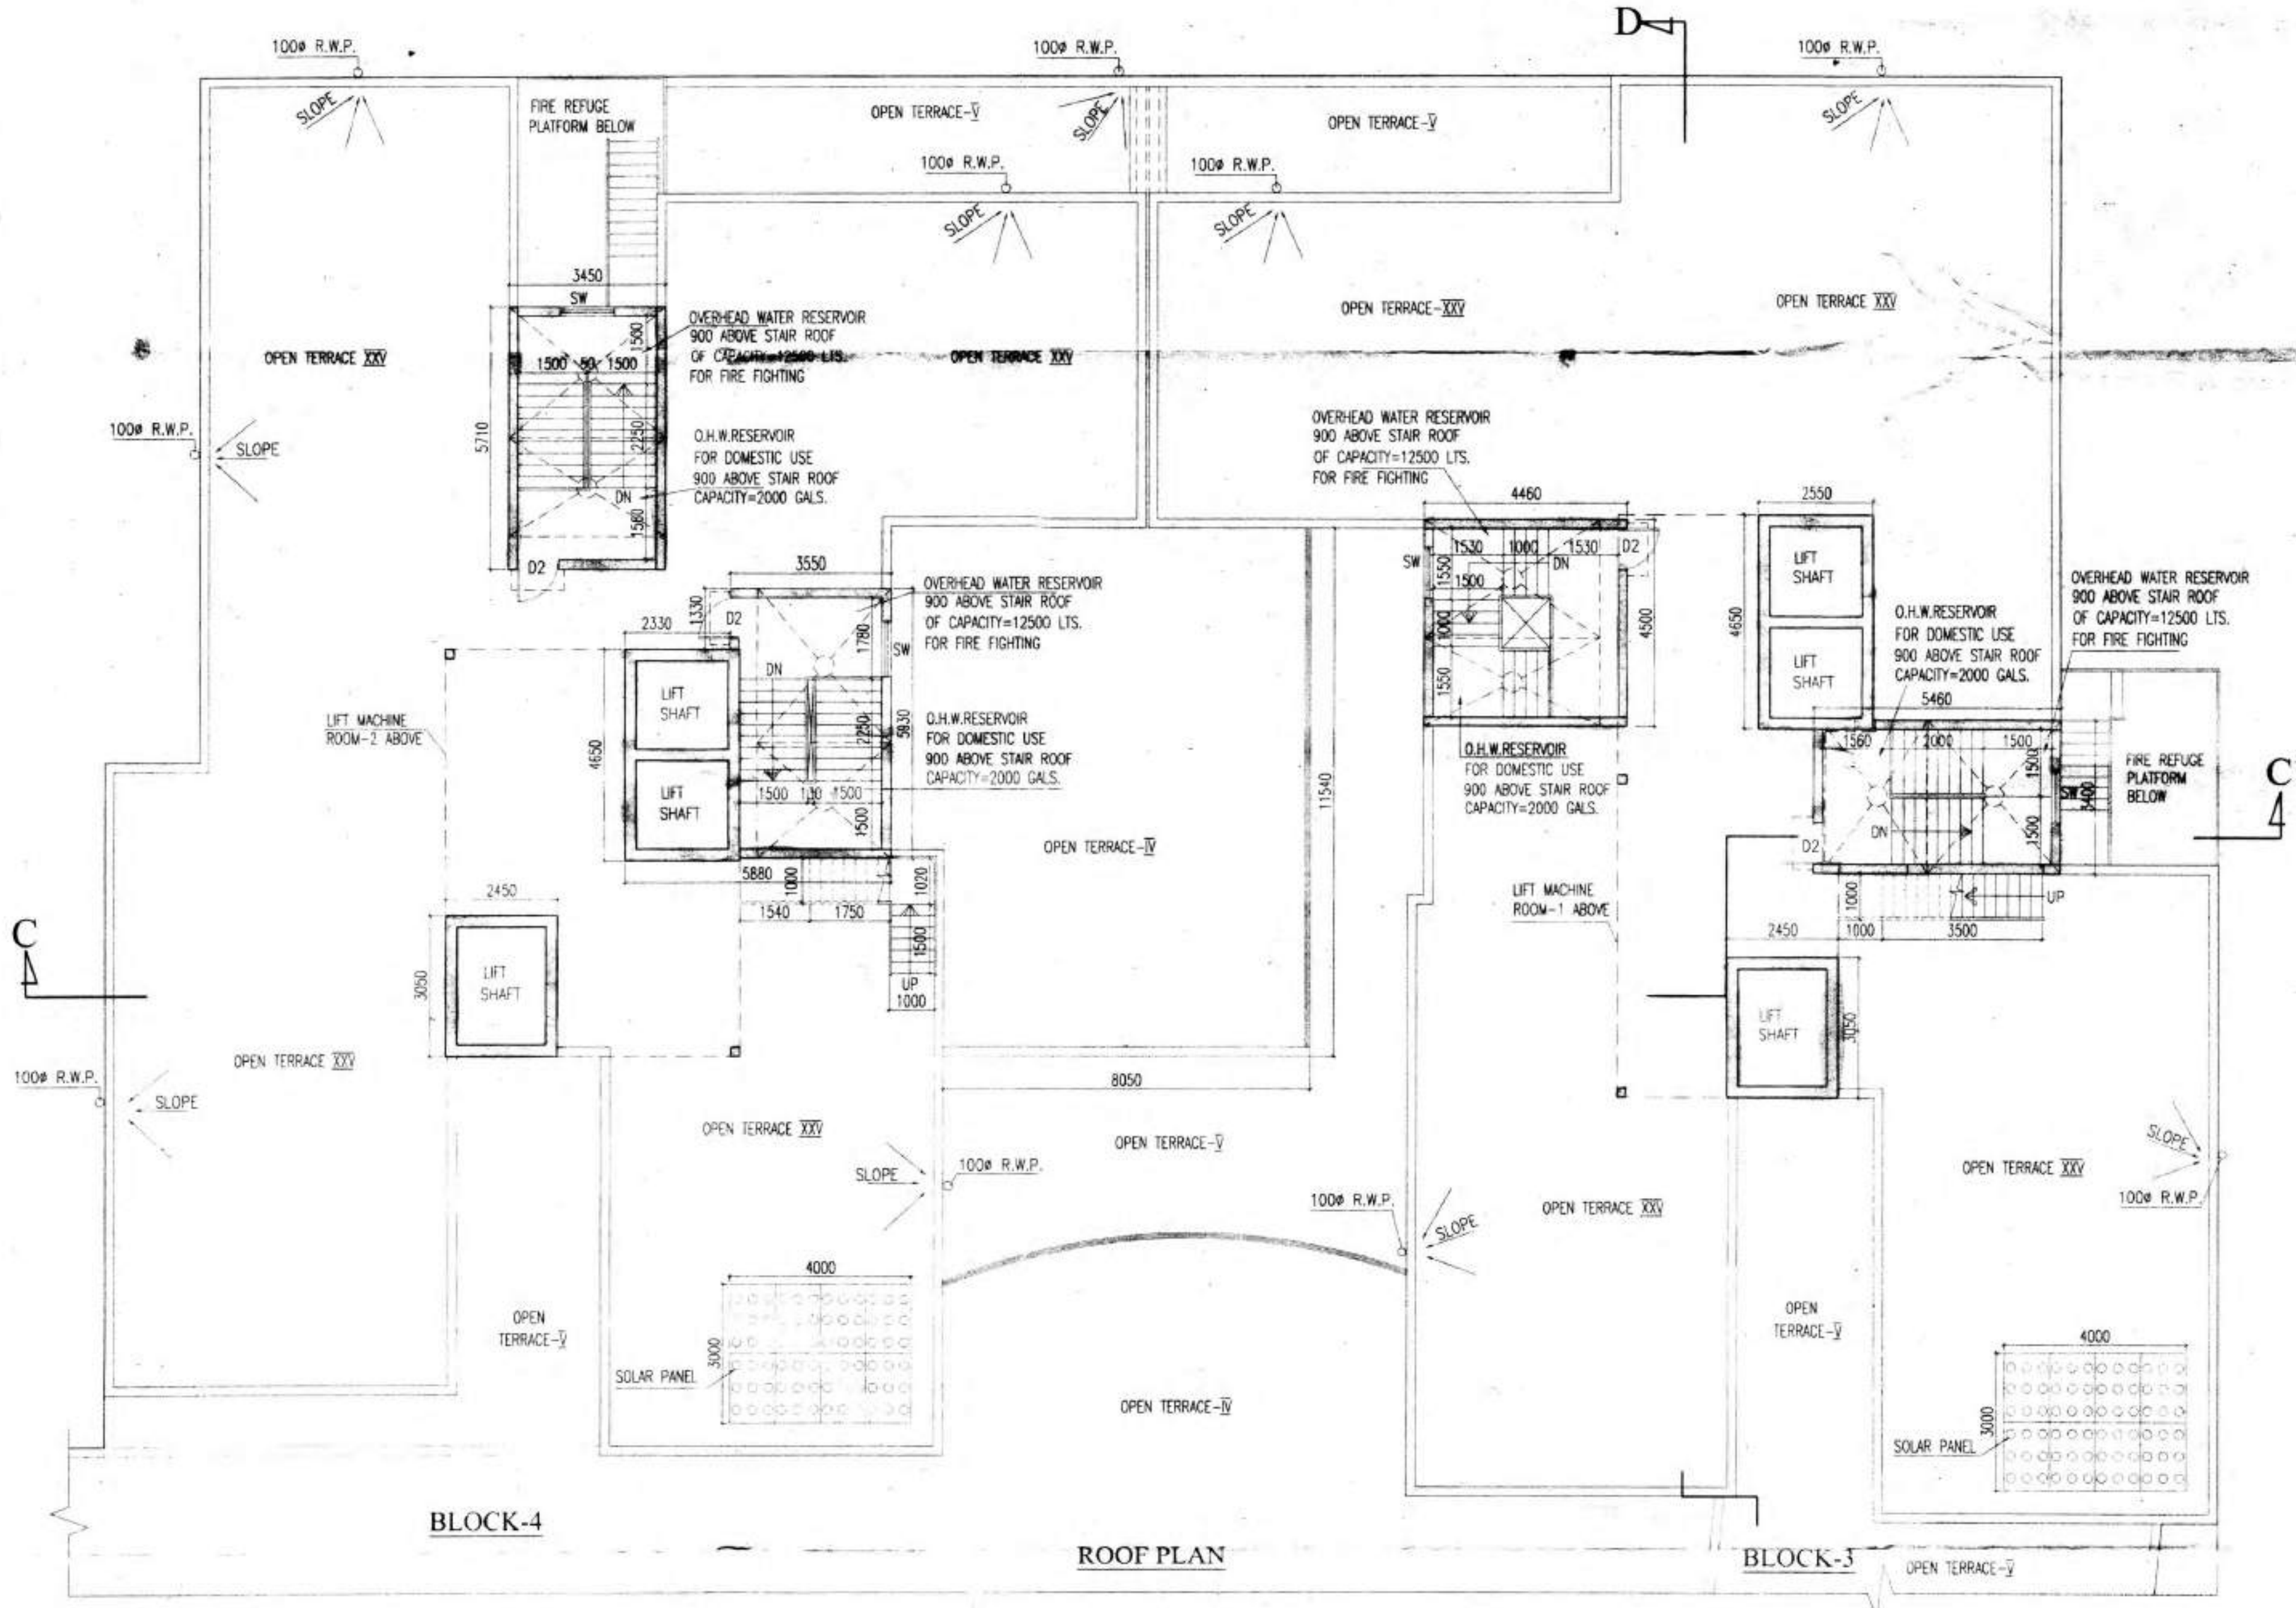

BLOCK-4

ROOF PLAN

BLOCK-3

LINGRAJ PROPERTIES PVT. LTD. & OTHERS

Signature

Authorized Signatory

SIGNATURE OF OWNER