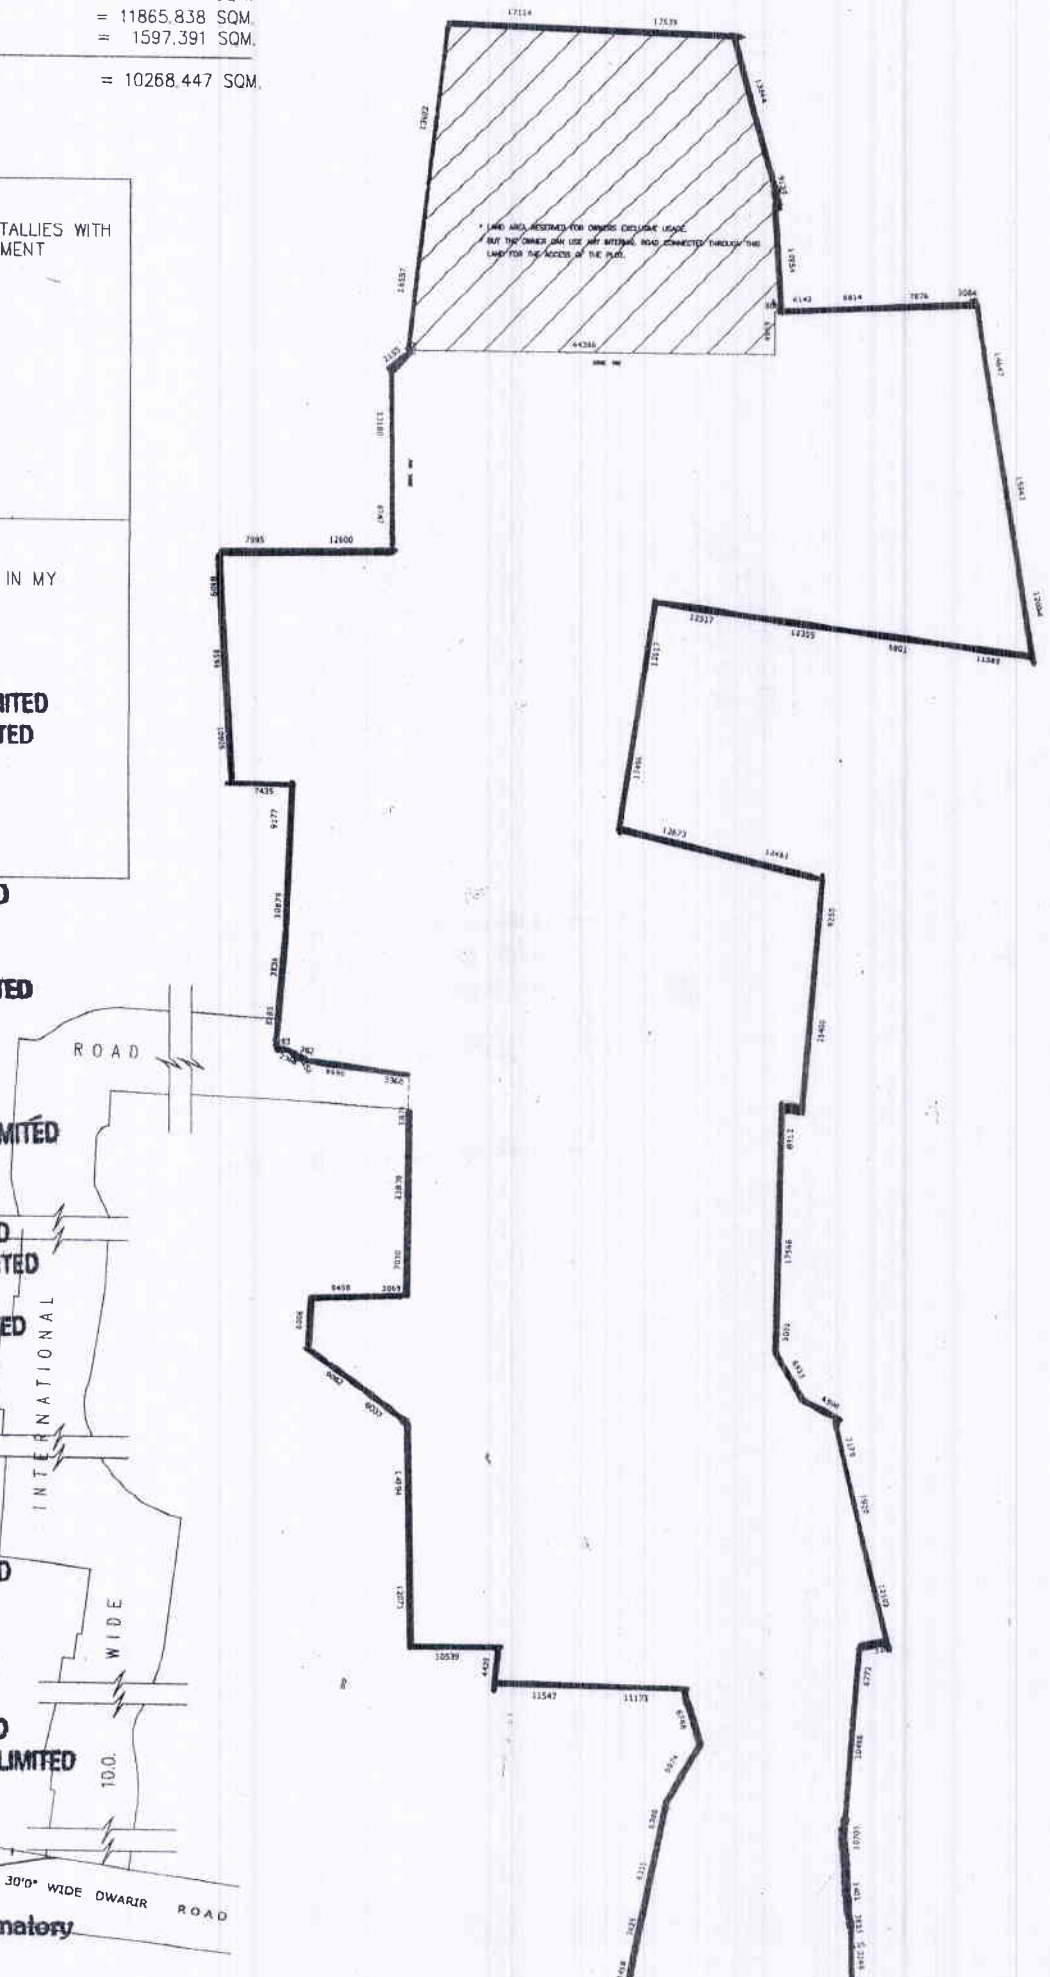

AREA OF LAND (AS PER DEED)	= 12019.063 SQM.
AREA OF LAND (AS PER SURVEY)	= 11865.838 SQM.
AREA OF LAND RESERVED FOR PHASE-2	= 1597.391 SQM.
AVAILABLE NET LAND AREA	= 10268.447 SQM.

DECLARATION OF E.B.A.

THE SITE IS MEASURED BY ME AND IT TALLIES WITH THE DEED PLAN AND ACTUAL MEASUREMENT MENTIONED IN THE PROPOSED PLAN.

SIGNATURE OF E.B.A.

DECLARATION OF OWNER

THE RED MARKED PORTION OF LAND IS IN MY POSSESSION AND IT IS FREE FROM ALL ENCUMBRANCES.

(Signature)
 30'0" WIDE DWARIR ROAD
 Authorised Signatory