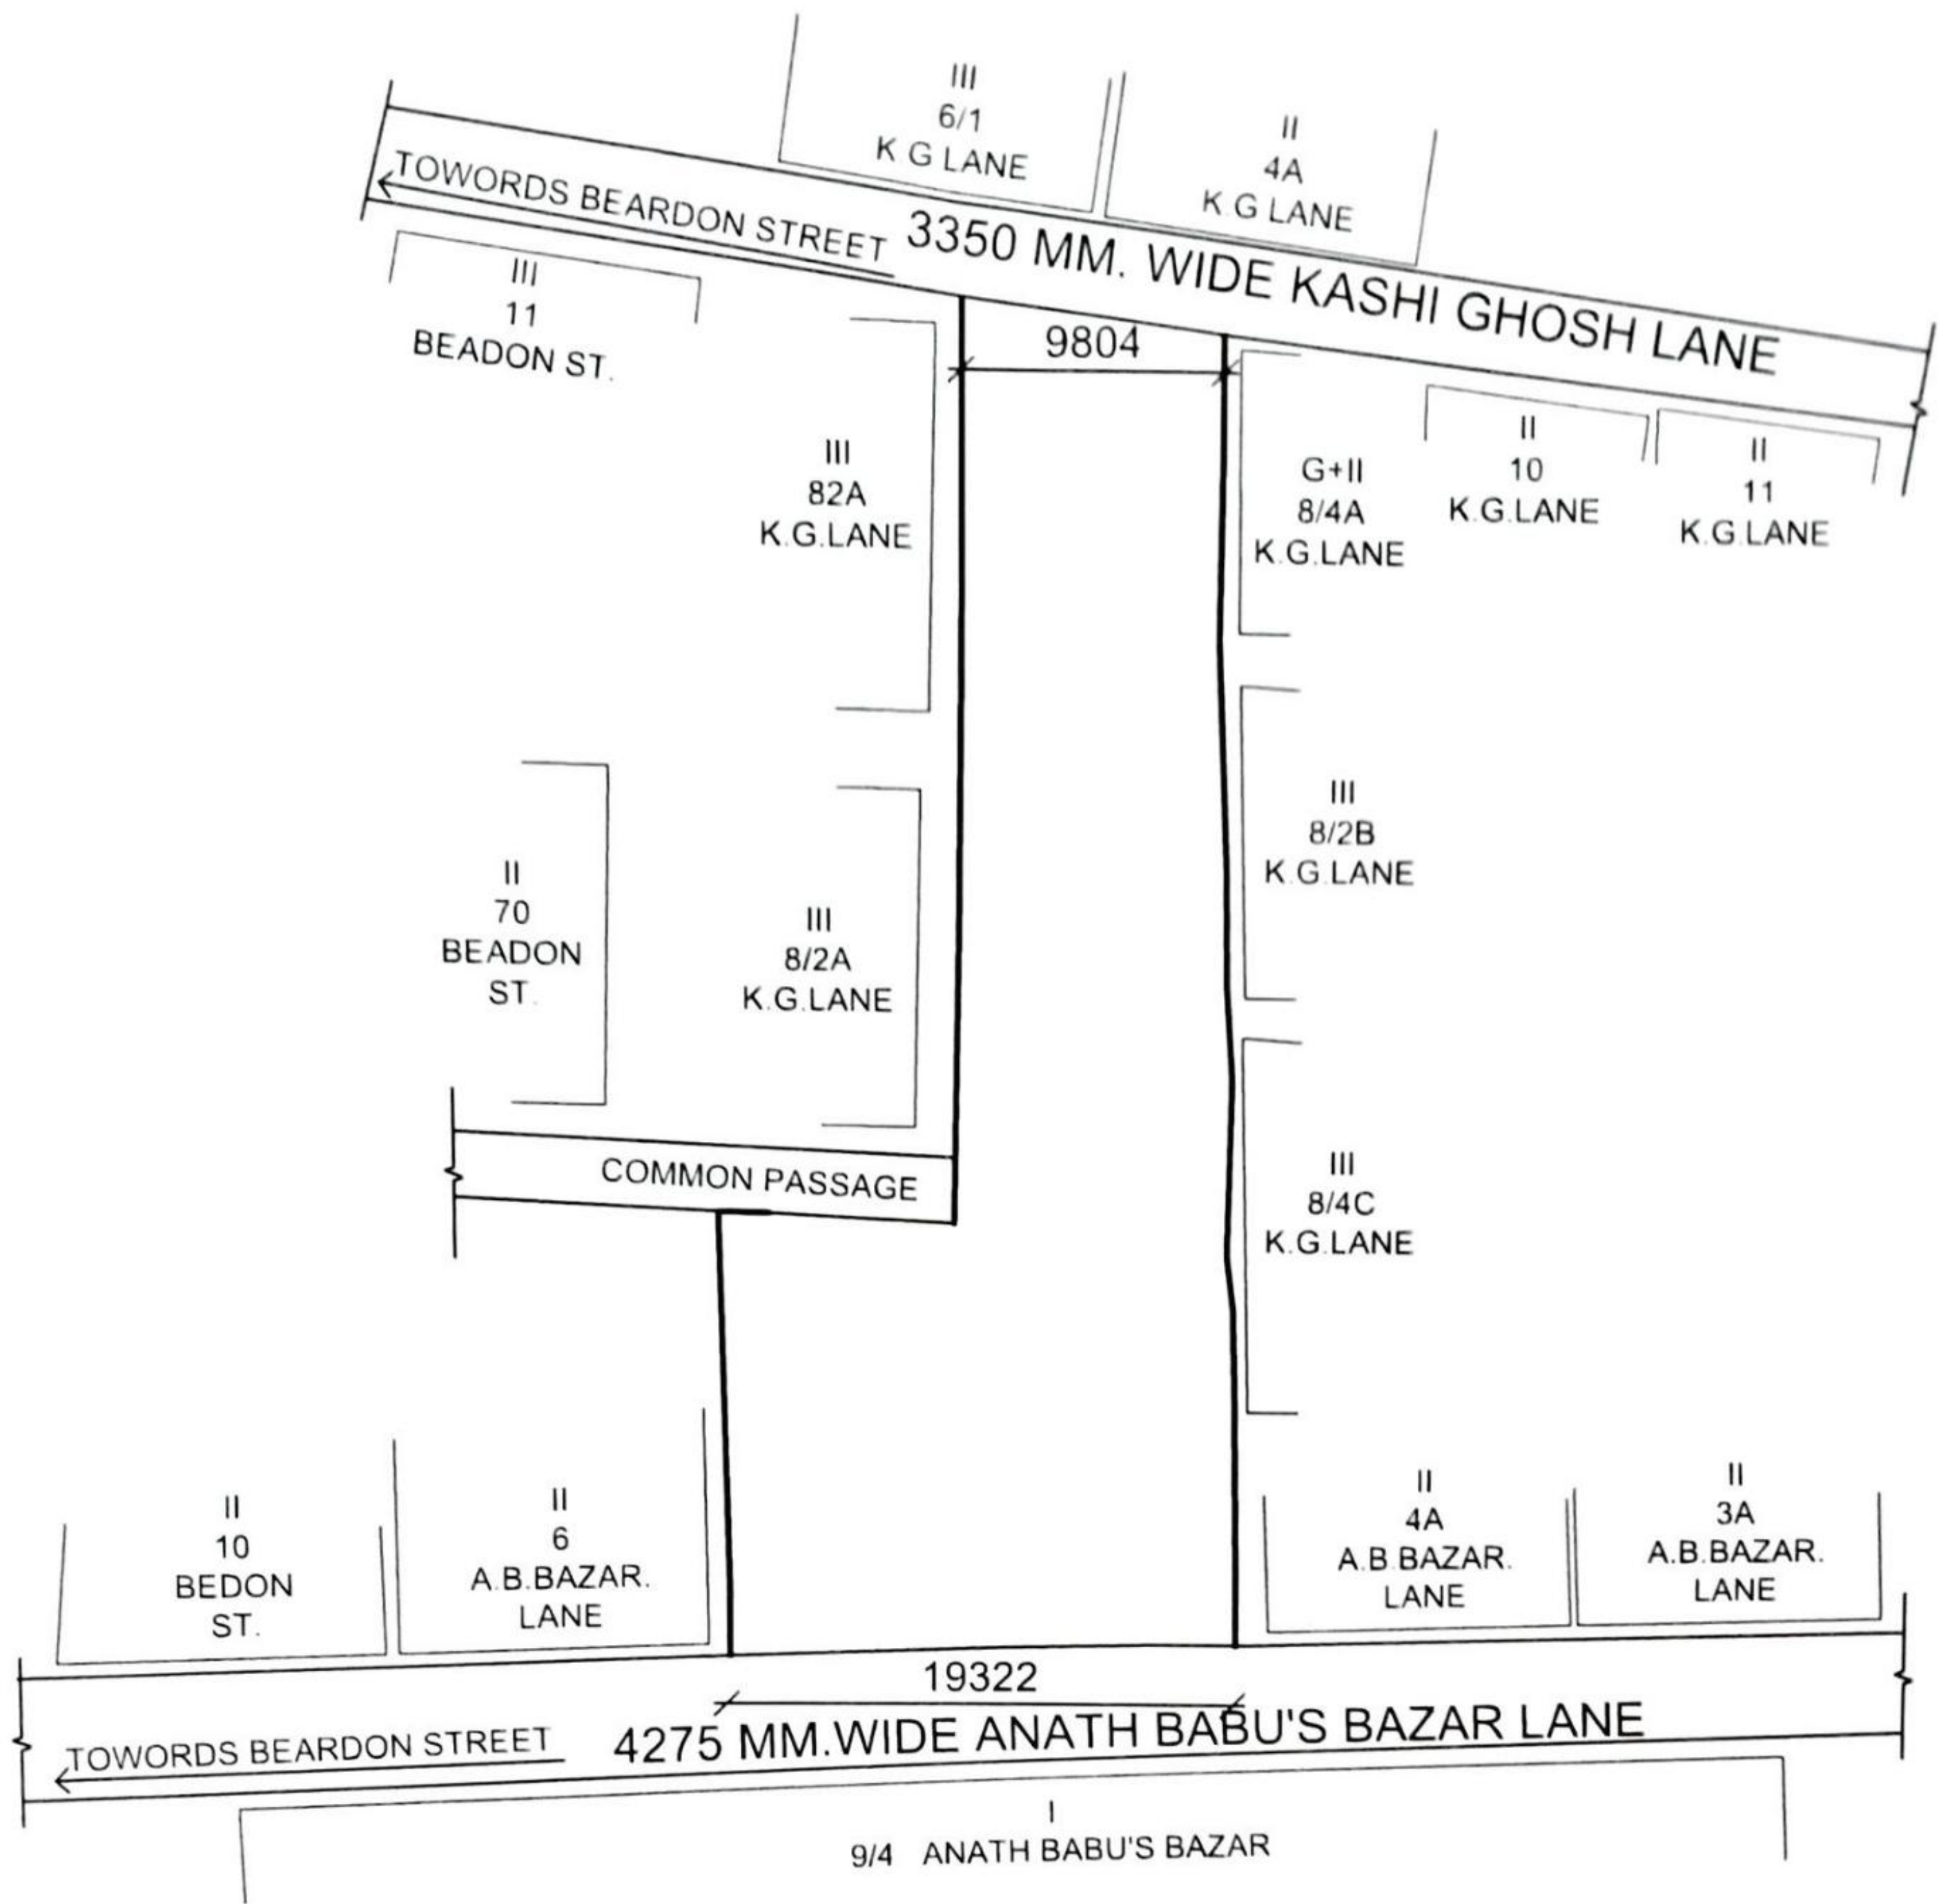

LOCATION PLAN OF :-
 PREMISES. NO. - 8 / 3 KASHI GHOSH LANE, KOLKATA - 700006

LOCATION PLAN
 SCALE = 1:600